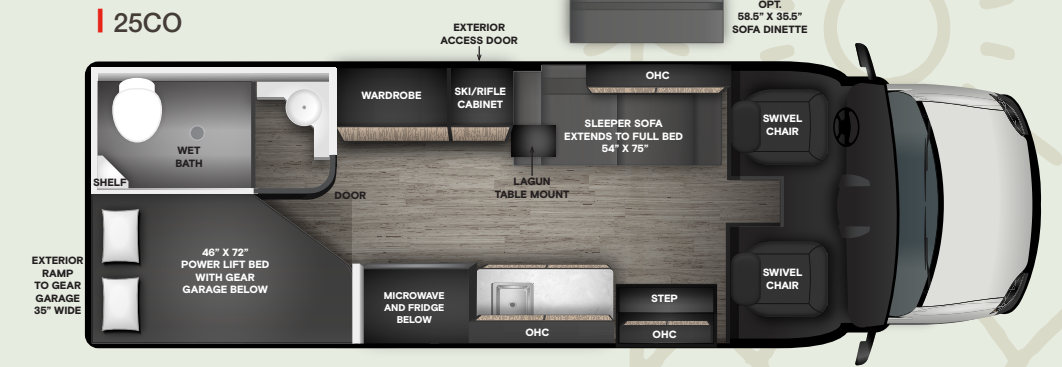

TIFFIN

ADVENTURE

The Open Trail delivers the smooth ride you expect with the off-road capability you crave. It's equipped to keep you connected and ready for adventure. Your solo trips just became a family adventure. So pick a spot on the map and take on the Open Trail!

EXTERIOR COLORS

FEATURES

Mercedes-Benz® 3500XD AWD Dual Wheel Cutaway Chassis

Mercedes-Benz® 2.0 Liter I4 Turbo Diesel High Output 208 HP Diesel Engine with 332 lb-ft Torque

All-Wheel Drive

Lithionics® 310 Amp-Hour Battery 12V

Nations® Secondary Alternator

4KW RVMP Generator

BFGoodrich® KO3 All-Terrain Tires

Victron® 3000W Inverter

Premium Mercedes Driver & Passenger Seats with Electrical Controls

Black Powder-Coated Aluminum-Framed Cabinetry Throughout with High-Pressure Laminate Countertops

EXPLORE

WITHOUT LIMITS.

OPEN TRAIL

1 REFINED EXTERIOR
Full-body Paint with 2 Layers of Clear Coat

2 GEAR READY
Rear Gear Garage w/ Integrated Bike Ramp (25 CO)

3 STRONGER OVERHEAD
Seamless One-piece Gel-coat Fiberglass Molded Roof Cap

4 ALUMINUM ARMOR
Riveted All-Aluminum Body Molding

5 TRAIL DURABILITY
BFGoodrich® KO3 All-Terrain Tires

FLOORPLANS

25AO

25CO

DECOR

STONE MOUNTAIN

Images shown are representations of paint layouts only and do not reflect all exterior features or options. Colors shown may slightly differ from colors on actual product. Colors of interior decor options shown may vary from colors on actual product.