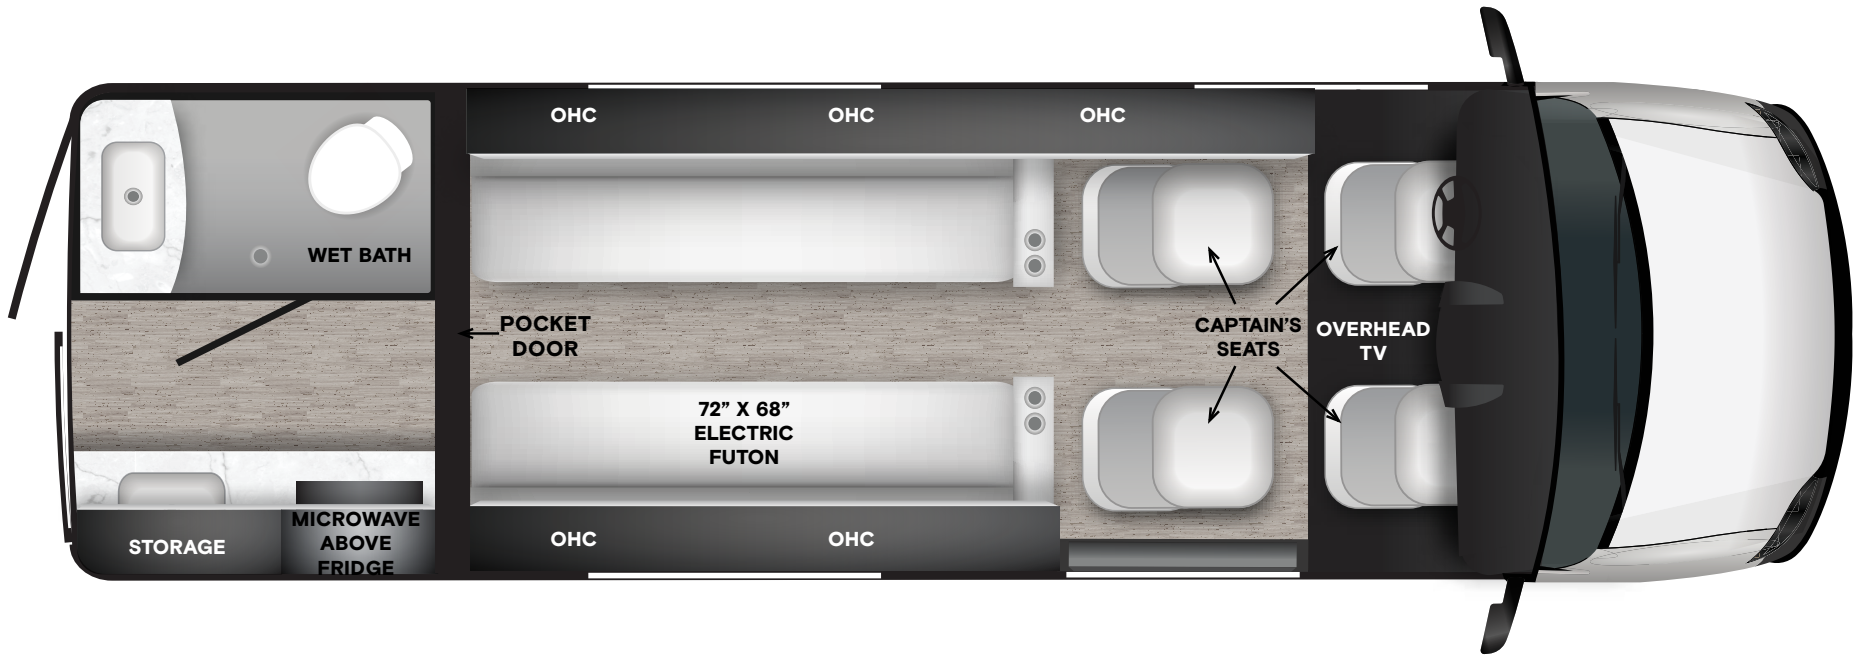

Premium Paint System

GT1 rendering used for color representation only.

BLUE GREY

STONE GREY

GREY WHITE

SELENITE GREY

Floor Plan

SPECIFICATIONS