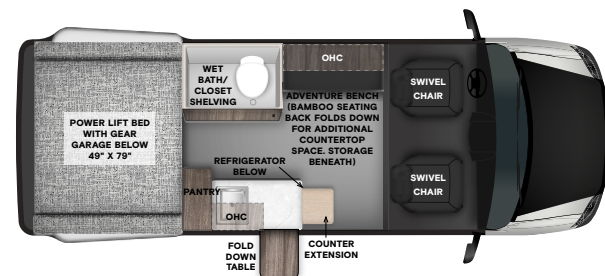

19 BV - ADVENTURE BENCH