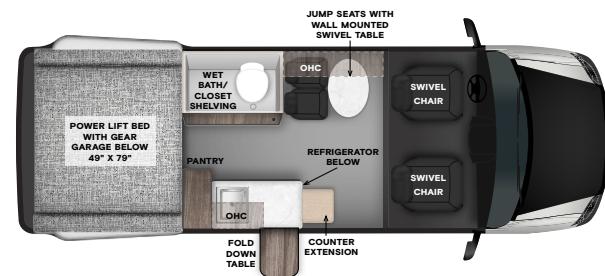

TIFFIN | ADVENTURE

The 2027 GH1 1UP takes rugged style, capability, and comfort to the next level. With advanced suspension, a massive battery pack, reupholstered captain's chairs, and a premium audio system, every journey is effortless and enjoyable. Compact, capable, and confident, the GH1 1UP is ready for city streets or off-road trails, delivering toughness and premium features wherever you go.

FLOORPLANS AND DECOR

19 AV - JUMP SEATS