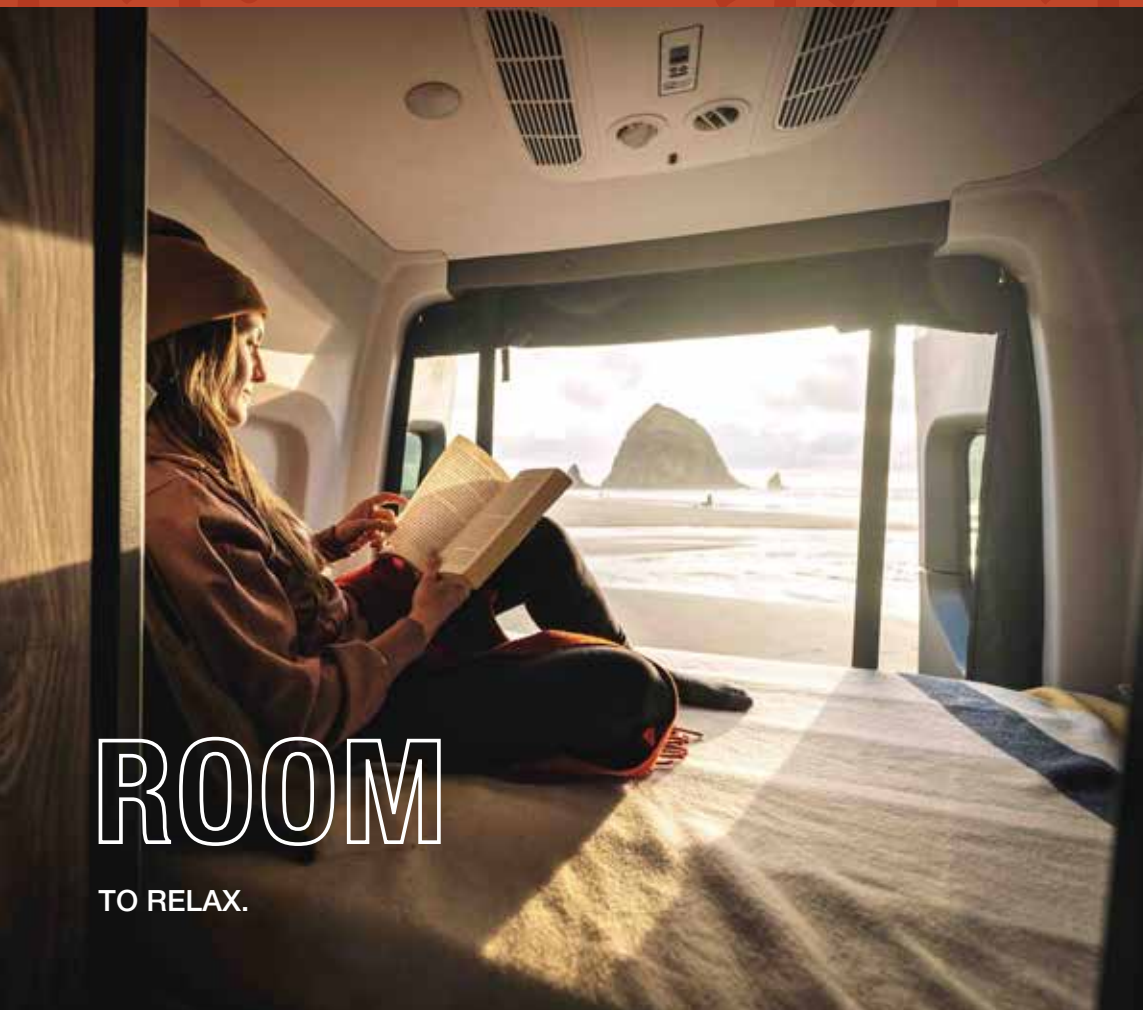

ROOM

TO RELAX.

SPACE

TO STORE.