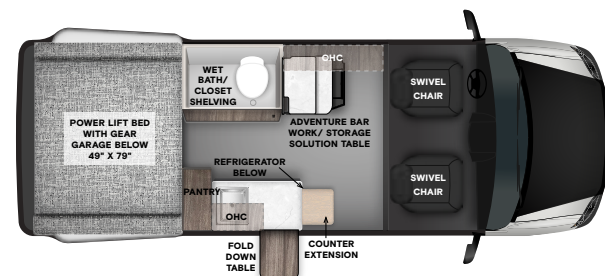

19 CV - ADVENTURE BAR