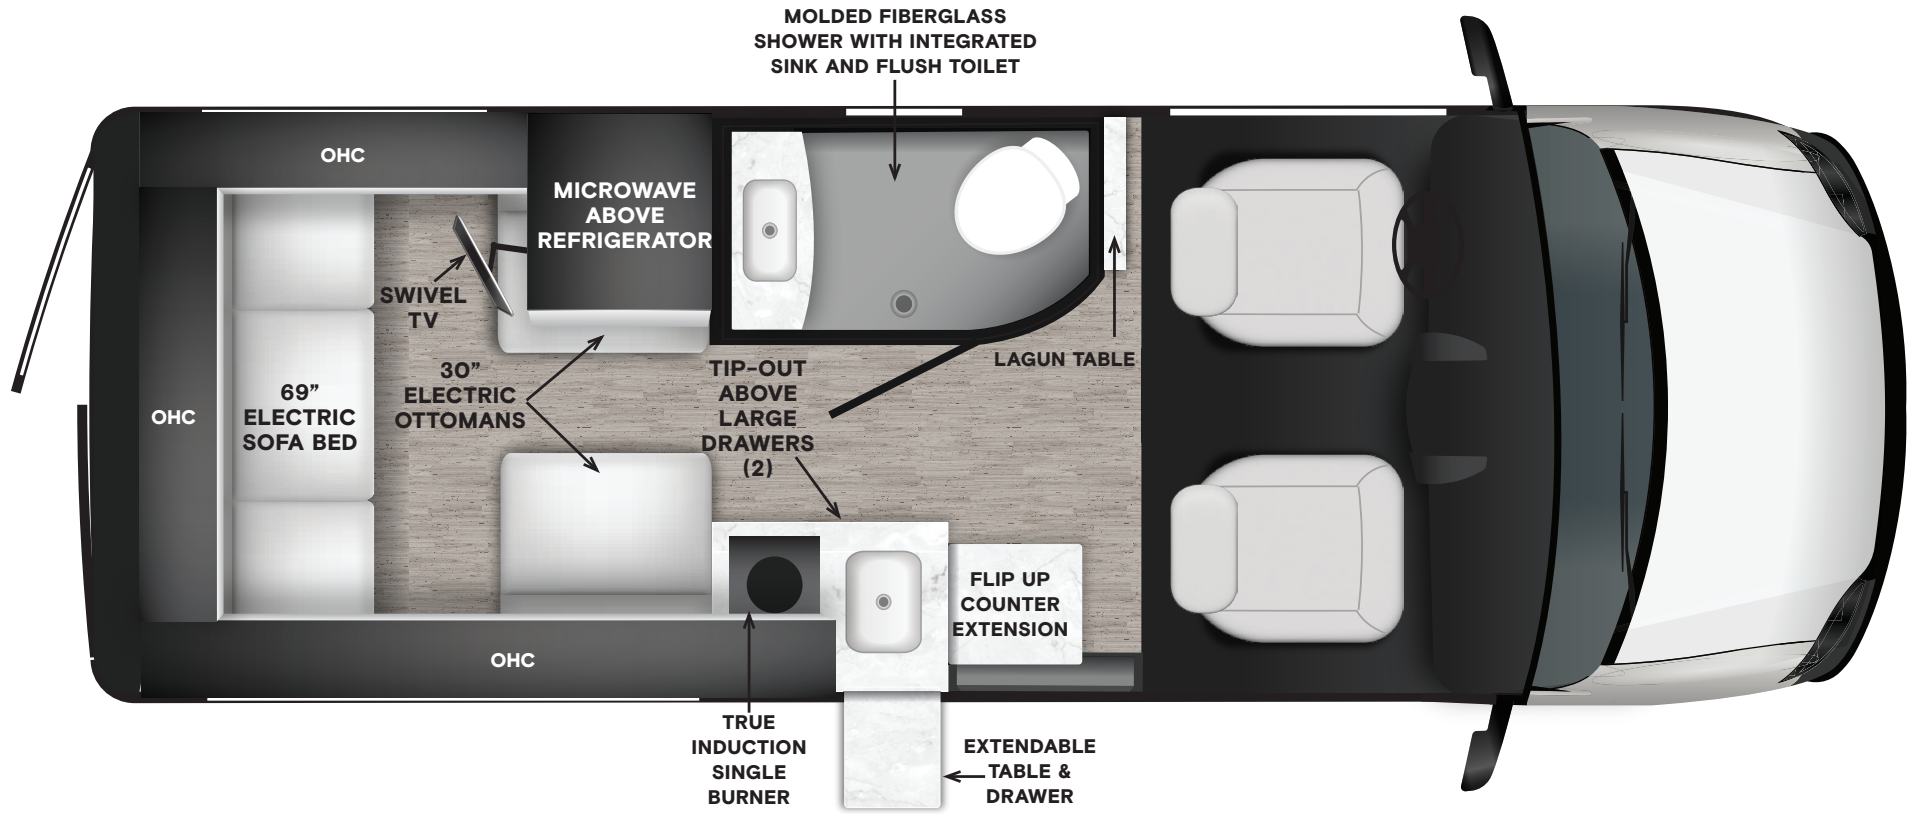

Floor Plan

SPECIFICATIONS

For a complete and up-to-date list of available options and specifications, scan the QR Code with your mobile device or visit tiffinmotorhomes.com.

FOR SALES CALL 256-356-8661 AND PARTS & SERVICE CALL 256-356-0261 OR VISIT TIFFINMOTORHOMES.COM
105 2ND ST NW RED BAY, AL 35582

TIFFIN
MOTORHOMES

All trademarks and logos are owned or used under license by Tiffin Motor Homes, Inc. and include, but are not limited to: Tiffin®, Many Adventures, One Dream™, Allegro®, Allegro Breeze®, Allegro RED®, Phaeton®, Allegro Bus®, Zephyr®, Wayfarer®, Roughing It Smoothly®, Open Road®, Byway™, and associated logos and emblems.

Unauthorized use of any trademark of Tiffin Motor Homes, Inc. is strictly prohibited.

© Copyright 2026 Tiffin Motor Homes, Inc.

All options may not be available in every model. Because of progressive improvements and specifications, standard and optional equipment are subject to change without notice or obligation. For all information concerning the limited warranty provided by Tiffin, please refer to the full written limited warranty set forth on the Tiffin website or held by our authorized dealerships. Please note, some interior furnishings not included.