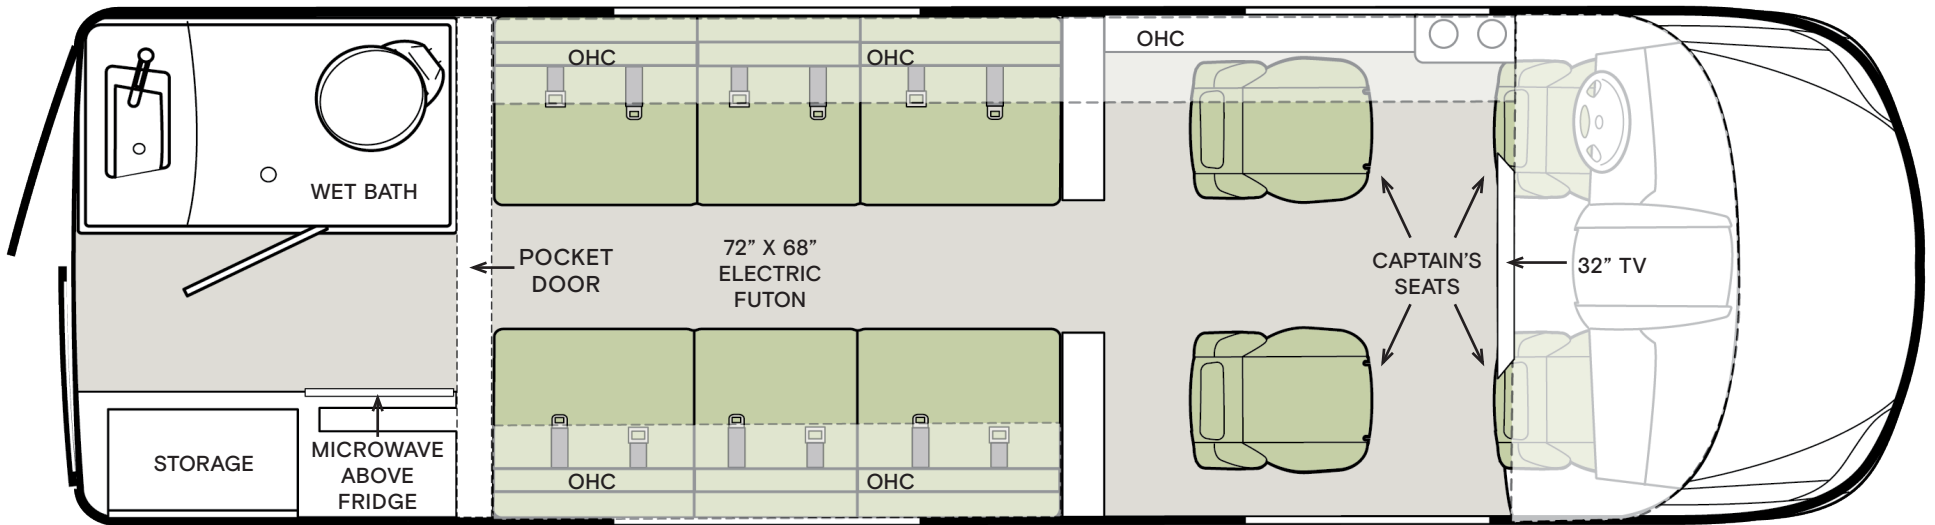

Tiffin GT2 Floor Plan

USE THIS AREA TO ASSIST YOU DURING YOUR RV BUYING JOURNEY.

RATE YOUR WALK THROUGH
RESPONSE FOR THIS FLOOR PLAN:

WOW FACTOR: 1 (NOT SO SPECIAL) - 5 (AWESOME)

☐ 1   ☐ 2   ☐ 3   ☐ 4   ☐ 5

NOTES:

TIFFIN
MOTORHOMES

FOR INSIDE SALES CALL 256-356-8661 OR VISIT TIFFINMOTORHOMES.COM

105 2ND ST NW RED BAY, AL 35582

All trademarks and logos are owned or used under license by Tiffin Motor Homes, Inc. and include, but are not limited to: TIFFIN®, MANY ADVENTURES. ONE DREAM.™, ALLEGRO®, ALLEGRO BREEZE®, ALLEGRO RED®, PHAETON®, ALLEGRO BUS®, ZEPHYR®, WAYFARER®, ROUGHING IT SMOOTHLY®, OPEN ROAD®, POWERGLIDE®, CAHABA®, BYWAY™, and associated logos and emblems. Unauthorized use of any trademark of Tiffin Motor Homes, Inc. is strictly prohibited.

© Copyright 2025 Tiffin Motor Homes, Inc.

For all information concerning the limited warranty provided by Tiffin, please refer to the full written limited warranty set forth on the Tiffin website or held by our authorized dealerships. Please note, some interior furnishings not included. Revised: 9/13/24