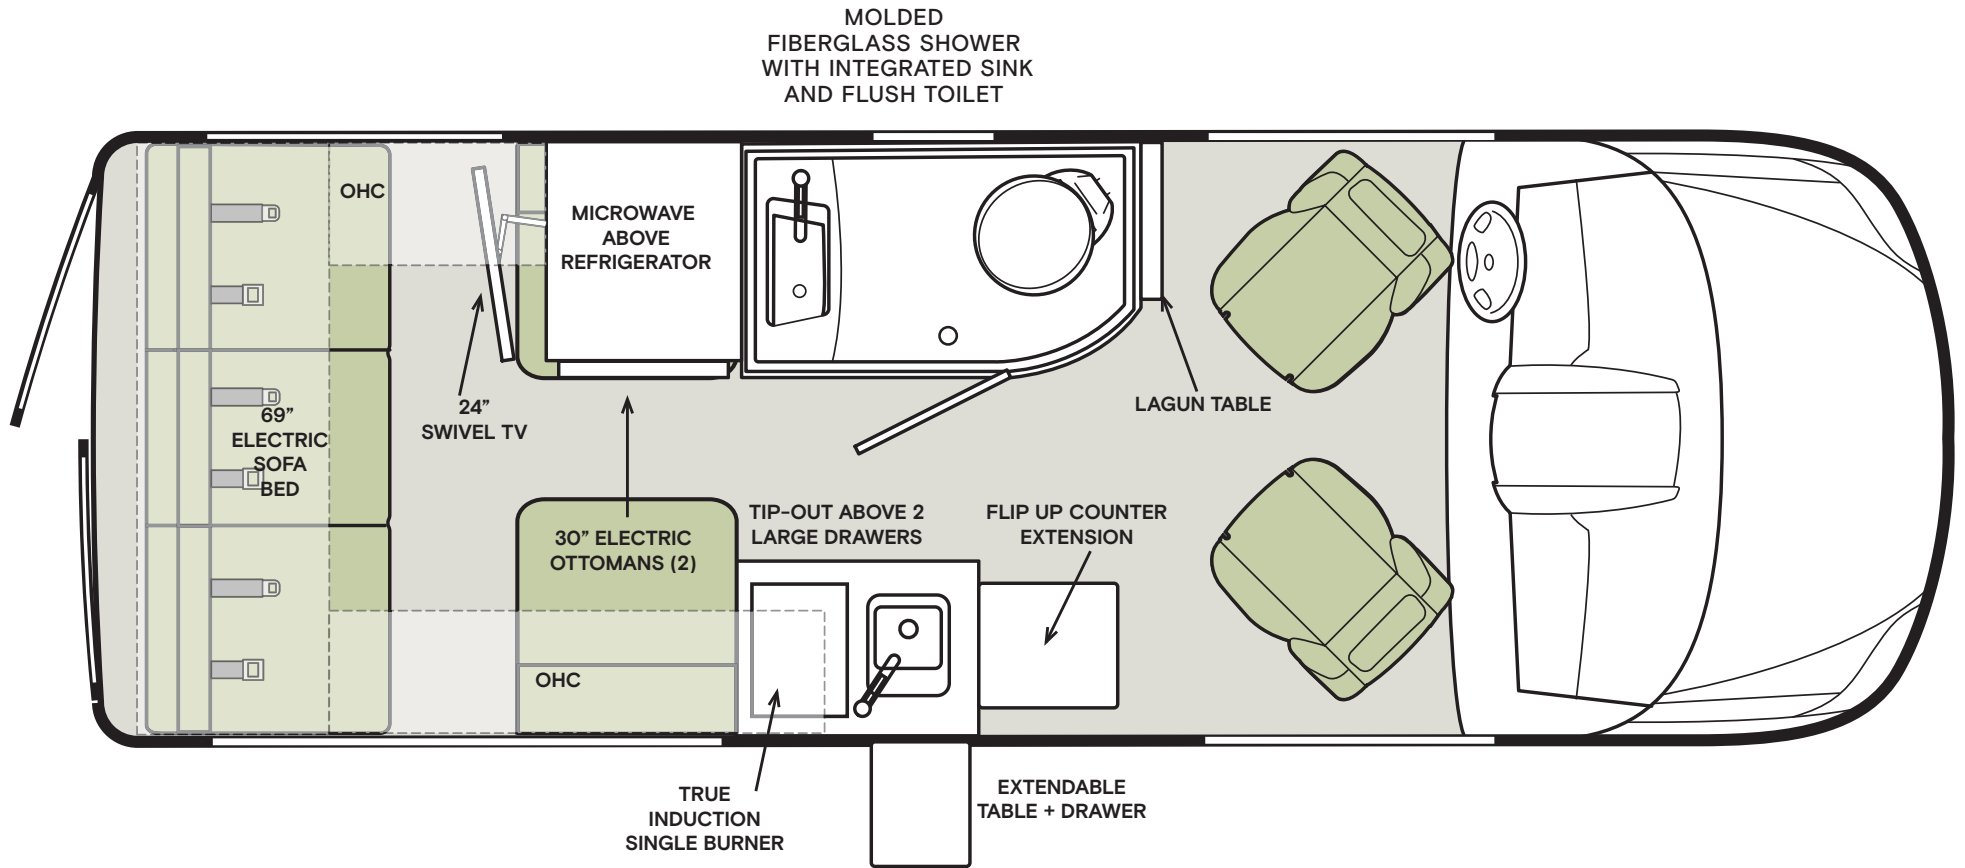

Tiffin GT1 19 AG Floor Plan

USE THIS AREA TO ASSIST YOU DURING YOUR RV BUYING JOURNEY.

RATE YOUR WALK THROUGH RESPONSE FOR THIS FLOOR PLAN:

WOW FACTOR: 1 (NOT SO SPECIAL) - 5 (AWESOME)

☐ 1 ☐ 2 ☐ 3 ☐ 4 ☐ 5

NOTES: _____
_____
_____

_____
_____
_____
_____
_____

If optional furniture combinations are selected, window locations may vary from diagram shown.
All options may not be available in every model. Because of progressive improvements and specifications, standard and optional equipment are subject to change without notice or obligation.
For a complete and up-to-date list of available options and specifications, visit tiffinmotorhomes.com.

FOR INSIDE SALES CALL 256-356-8661 OR VISIT TIFFINMOTORHOMES.COM

105 2ND ST NW RED BAY, AL 35582

All trademarks and logos are owned or used under license by Tiffin Motor Homes, Inc. and include, but are not limited to: TIFFIN®, MANY ADVENTURES. ONE DREAM.™, ALLEGRO®, ALLEGRO BREEZE®, ALLEGRO RED®, PHAETON®, ALLEGRO BUS®, ZEPHYR®, WAYFARER®, ROUGHING IT SMOOTHLY®, OPEN ROAD®, POWERGLIDE®, CAHABA®, BYWAY™, and associated logos and emblems. Unauthorized use of any trademark of Tiffin Motor Homes, Inc. is strictly prohibited.

© Copyright 2024 Tiffin Motor Homes, Inc.

For all information concerning the limited warranty provided by Tiffin, please refer to the full written limited warranty set forth on the Tiffin website or held by our authorized dealerships. Please note, some interior furnishings not included. Revised: 9/13/24