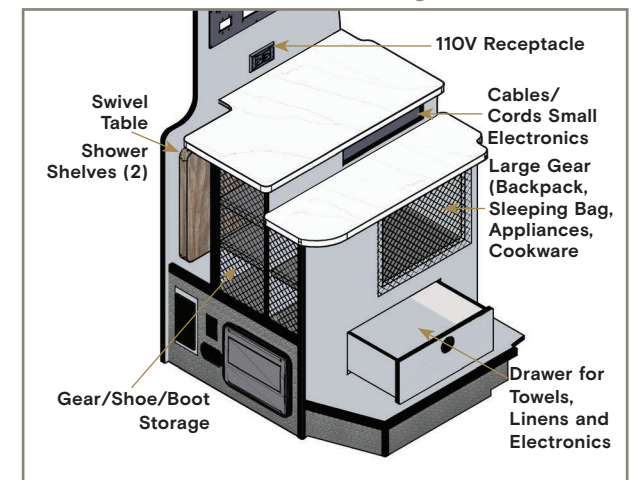

Adventure Bar Work/Storage Solution

NOTE: These drawings are for illustrative purposes and in concept only. Designs could vary on actual product.