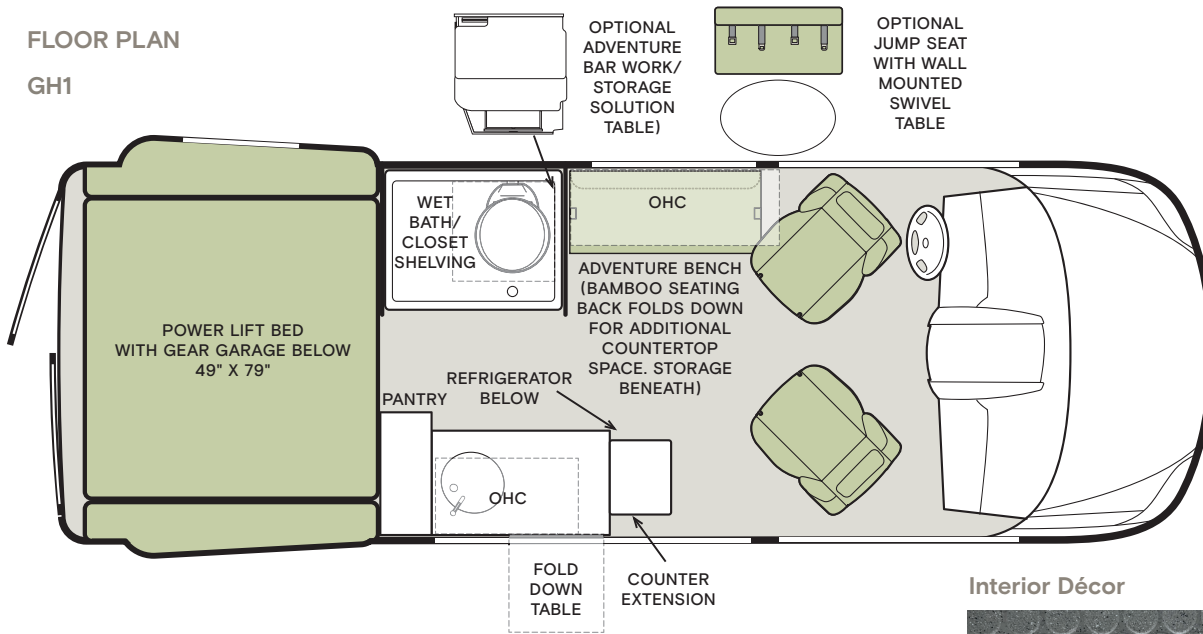

FLOOR PLAN

GH1