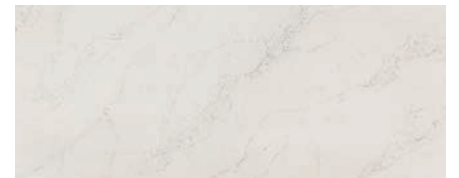

COUNTERTOP