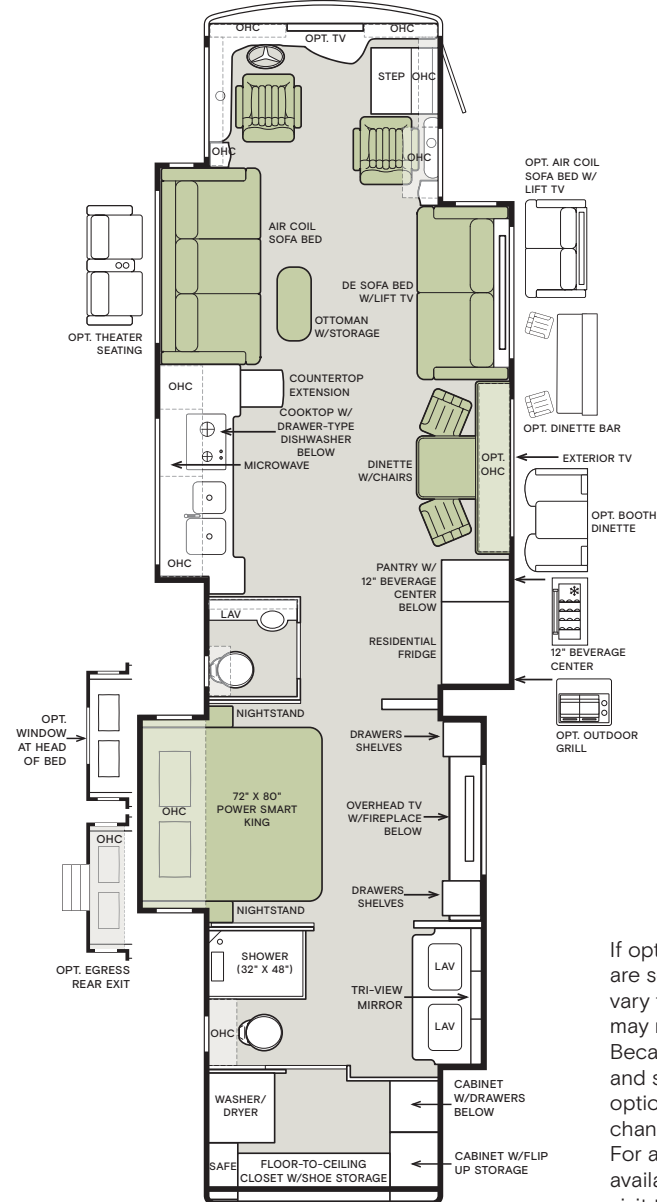

FLOOR PLAN	Overall Length (approx.) ¹	Wheel Base ²	Overall Width ¹	Overall Height	Minimum Garage Height	Interior Height	Interior Width	Square Footage (approx.) ³	Basement Storage (cubic feet, approx.)	GAWR-Front (pounds)	GAWR-Tag Axle (pounds)	GAWR-Rear (pounds)	GVWR (pounds)	Maximum Trailer Weight (pounds) ⁴	Hitch Rating (pounds) ²	GCWR (pounds)
45 FZ	45'	316"	101"	13' 4"	14'	83"	96"	440	237	20,000	13,000	21,000	54,000	20,000	20,000	74,000
45 PZ	45'	316"	101"	13' 4"	14'	83"	96"	440	237	20,000	13,000	21,000	54,000	20,000	20,000	74,000

¹ The approximated coach width and length does not include side-view mirrors or ladders.

² Measurement is taken from the center of the steer axle to the centerline between the drive and tag axle.

³ Square footage was calculated with the slide-outs fully extended.

⁴ Maximum trailer weight is dependent on the loading and towing variables which include the GVWR, GAWR, and GCWR, as well as adequate trailer brakes.

45 FZ

45 PZ NEW

If optional furniture combinations are selected, window locations may vary from diagram shown. All options may not be available in every model. Because of progressive improvements and specifications, standard and optional equipment are subject to change without notice or obligation. For a complete and up-to-date list of available options and specifications, visit tiffinmotorhomes.com.

Interior Décor

Make your experience on the road all your own. Express yourself by choosing the interior appointments such as cabinet finishes, flooring, and décor ensembles for every part of your motorhome. In the 2025 Zephyr, you'll be able to travel in style no matter where your adventure takes you.