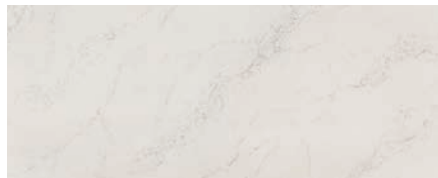

COUNTERTOP