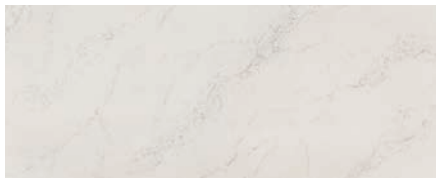

COUNTERTOP