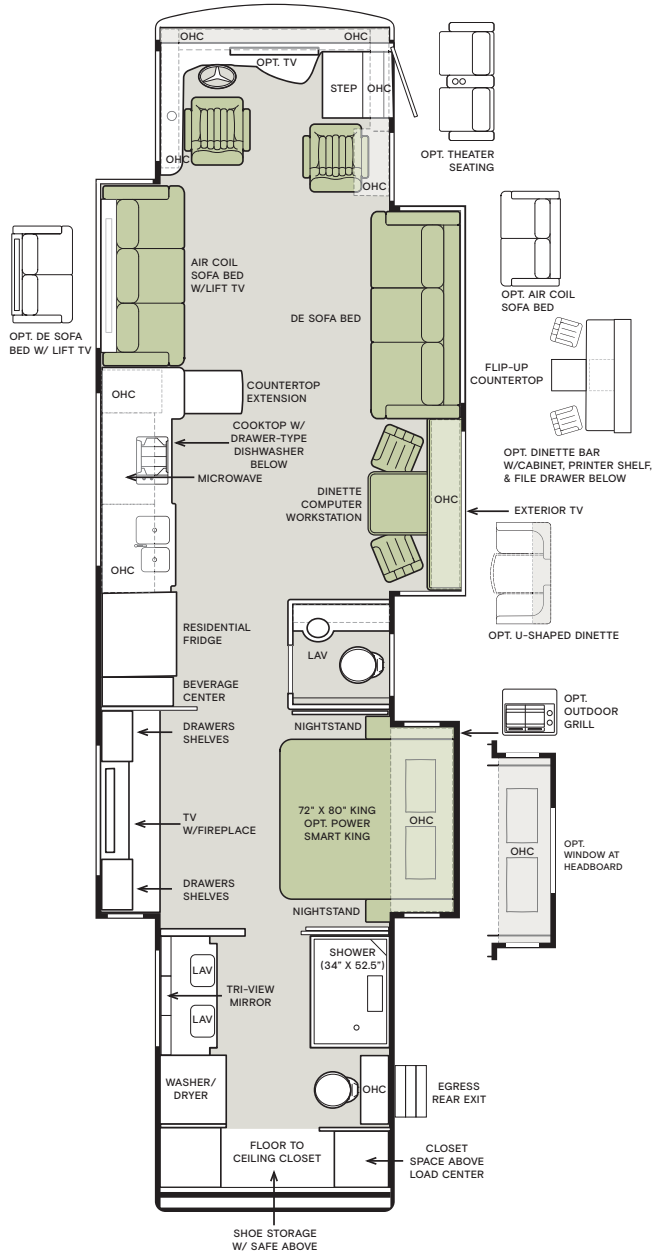

FLOOR PLAN	Overall Length (approx.) ¹	Wheel Base ²	Overall Width ¹	Overall Height	Minimum Garage Height	Interior Height	Interior Width	Square Footage (approx.) ³	Basement Storage (cubic feet, approx.)	GAWR-Front (pounds)	GAWR-Tag Axle (pounds)	GAWR-Rear (pounds)	GVWR (pounds)	Maximum Trailer Weight (pounds) ⁴	Hitch Rating (pounds) ²	GCWR (pounds)
45 FZ	45'	316"	101"	13' 4"	14'	83"	96"	440	237	20,000	13,000	21,000	54,000	20,000	20,000	74,000
45 PZ	45'	316"	101"	13' 4"	14'	83"	96"	440	237	20,000	13,000	21,000	54,000	20,000	20,000	74,000

¹ The approximated coach width and length does not include side-view mirrors or ladders.

² Measurement is taken from the center of the steer axle to the centerline between the drive and tag axle.

³ Square footage was calculated with the slide-outs fully extended.

⁴ Maximum trailer weight is dependent on the loading and towing variables which include the GVWR, GAWR, and GCWR, as well as adequate trailer brakes.

45 FZ

45 PZ NEW

If optional furniture combinations are selected, window locations may vary from diagram shown. All options may not be available in every model. Because of progressive improvements and specifications, standard and optional equipment are subject to change without notice or obligation. For a complete and up-to-date list of available options and specifications, visit tiffinmotorhomes.com.