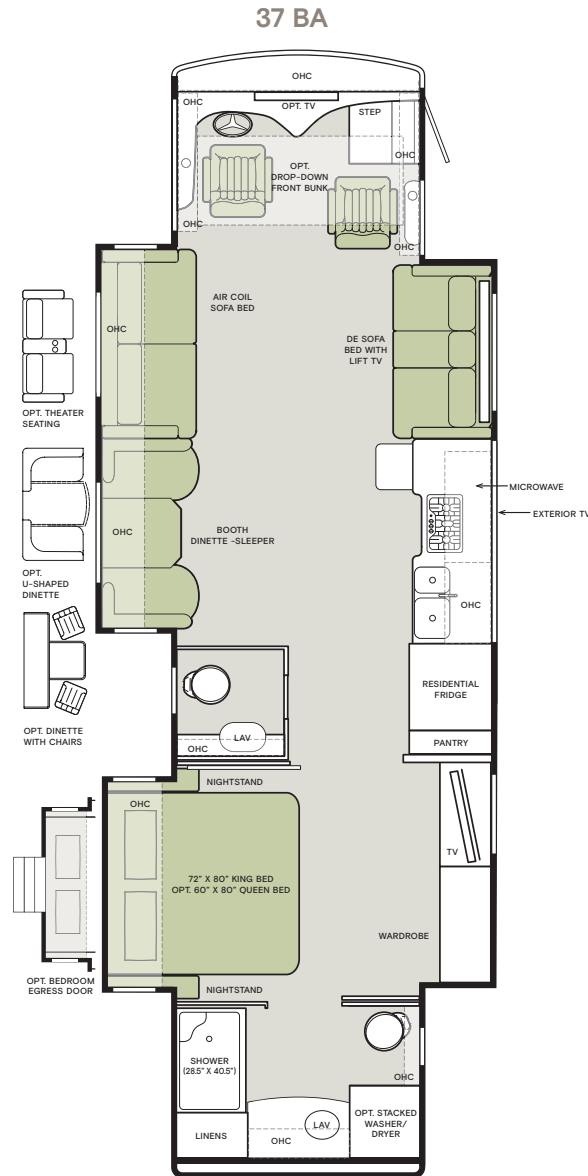

Floor Plans

FLOOR PLAN	Overall Length (approx.)¹	Wheel Base²	Overall Width¹	Overall Height	Minimum Garage Height	Interior Height	Interior Width	Square Footage (approx.)	Basement Storage (cubic feet, approx.)	GAWR-Front (pounds)	GAWR-Rear (pounds)	GVWR (pounds)	Maximum Trailer Weight (pounds)⁴	Hitch Rating (pounds)²	GCWR (pounds)
33 AA	35' 2"	198"	101"	12' 10"	14'	84"	96"	335	84	14,320	24,000	38,320	10,000	10,000	48,320
37 BA	38' 6"	234"	101"	12' 10"	14'	84"	96"	375	119	14,320	24,000	38,320	10,000	10,000	48,320
38 KA	39' 6"	252"	101"	12' 10"	14'	84"	96"	390	119	14,320	24,000	38,320	10,000	10,000	48,320

¹ The approximated coach width and length does not include side-view mirrors and rear ladders.

³ Maximum Trailer Weight is dependent on the loading and towing variables which include the GVWR, GAWR and GCWR, as well as adequate trailer brakes.

² Square footage was calculated with the slide-outs fully extended. Calculations only include living areas and do not incorporate the driver's compartment.

If optional furniture combinations are selected, window locations may vary from diagram shown. All options may not be available in every model. Because of progressive improvements and specifications, standard and optional equipment are subject to change without notice or obligation. For a complete and up-to-date list of available options and specifications, visit tiffinmotorhomes.com.