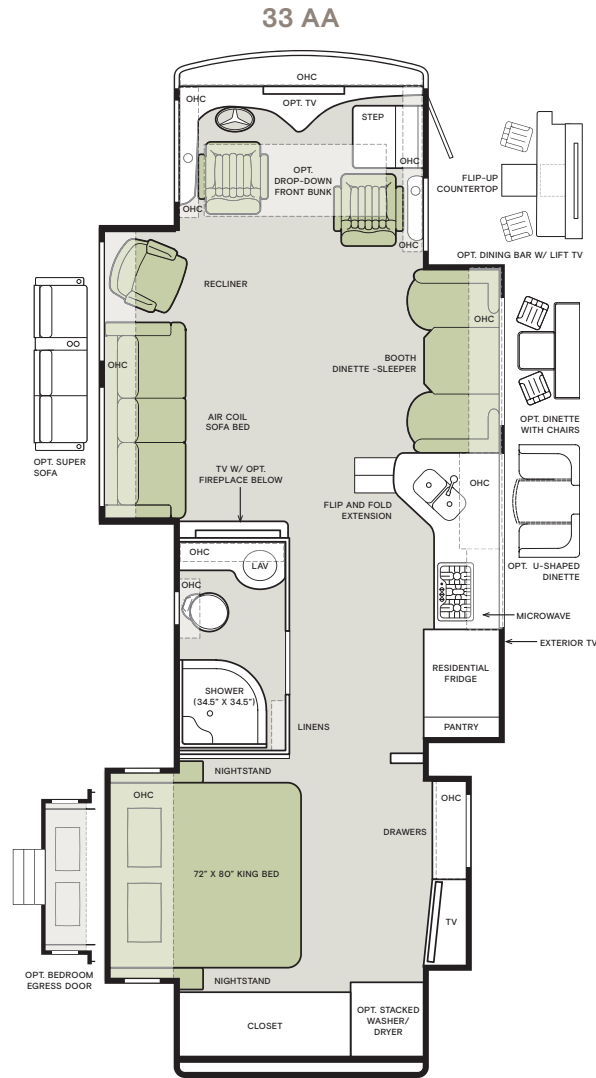

Floor Plans

FLOOR PLAN	Overall Length (approx.)¹	Wheel Base²	Overall Width¹	Overall Height	Minimum Garage Height	Interior Height	Interior Width	Square Footage (approx.)	Basement Storage (cubic feet, approx.)	GAWR-Front (pounds)	GAWR-Rear (pounds)	GVWR (pounds)	Maximum Trailer Weight (pounds)⁴	Hitch Rating (pounds)²	GCWR (pounds)
33 AA	35' 2"	198"	101"	12' 10"	14'	84"	96"	335	84	14,320	24,000	38,320	10,000	10,000	48,320
37 BA	38' 6"	234"	101"	12' 10"	14'	84"	96"	375	119	14,320	24,000	38,320	10,000	10,000	48,320
38 KA	39' 6"	252"	101"	12' 10"	14'	84"	96"	390	119	14,320	24,000	38,320	10,000	10,000	48,320

¹ The approximated coach width and length does not include side-view mirrors and rear ladders.

³ Maximum Trailer Weight is dependent on the loading and towing variables which include the GVWR, GAWR and GCWR, as well as adequate trailer brakes.

² Square footage was calculated with the slide-outs fully extended. Calculations only include living areas and do not incorporate the driver's compartment.

If optional furniture combinations are selected, window locations may vary from diagram shown. All options may not be available in every model. Because of progressive improvements and specifications, standard and optional equipment are subject to change without notice or obligation. For a complete and up-to-date list of available options and specifications, visit tiffinmotorhomes.com.