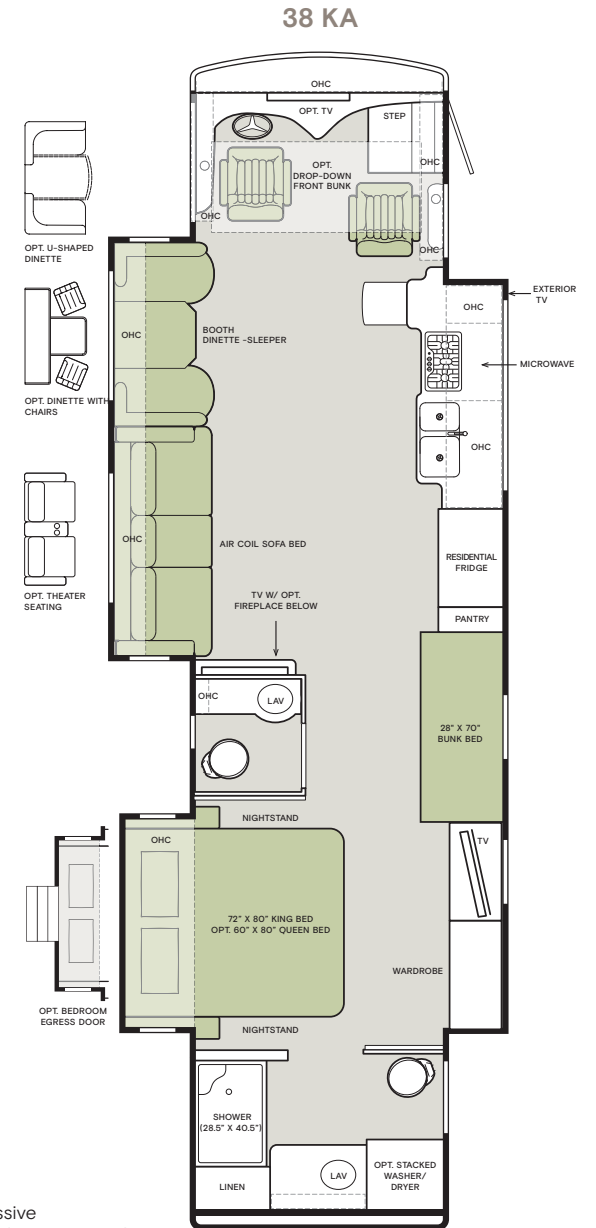

Floor Plans

FLOOR PLAN	Overall Length (approx.)¹	Wheel Base²	Overall Width¹	Overall Height	Minimum Garage Height	Interior Height	Interior Width	Square Footage (approx.)	Basement Storage (cubic feet, approx.)	GAWR-Front (pounds)	GAWR-Rear (pounds)	GVWR (pounds)	Maximum Trailer Weight (pounds)⁴	Hitch Rating (pounds)²	GCWR (pounds)
33 AA	35' 2"	198"	101"	12' 10"	14'	84"	96"	335	84	14,320	24,000	38,320	10,000	10,000	48,320
37 BA	38' 6"	234"	101"	12' 10"	14'	84"	96"	375	119	14,320	24,000	38,320	10,000	10,000	48,320
38 KA	39' 6"	252"	101"	12' 10"	14'	84"	96"	390	119	14,320	24,000	38,320	10,000	10,000	48,320

¹ The approximated coach width and length does not include side-view mirrors and rear ladders.

³ Maximum Trailer Weight is dependent on the loading and towing variables which include the GVWR, GAWR and GCWR, as well as adequate trailer brakes.

² Square footage was calculated with the slide-outs fully extended. Calculations only include living areas and do not incorporate the driver's compartment.

If optional furniture combinations are selected, window locations may vary from diagram shown. All options may not be available in every model. Because of progressive improvements and specifications, standard and optional equipment are subject to change without notice or obligation. For a complete and up-to-date list of available options and specifications, visit tiffinmotorhomes.com.