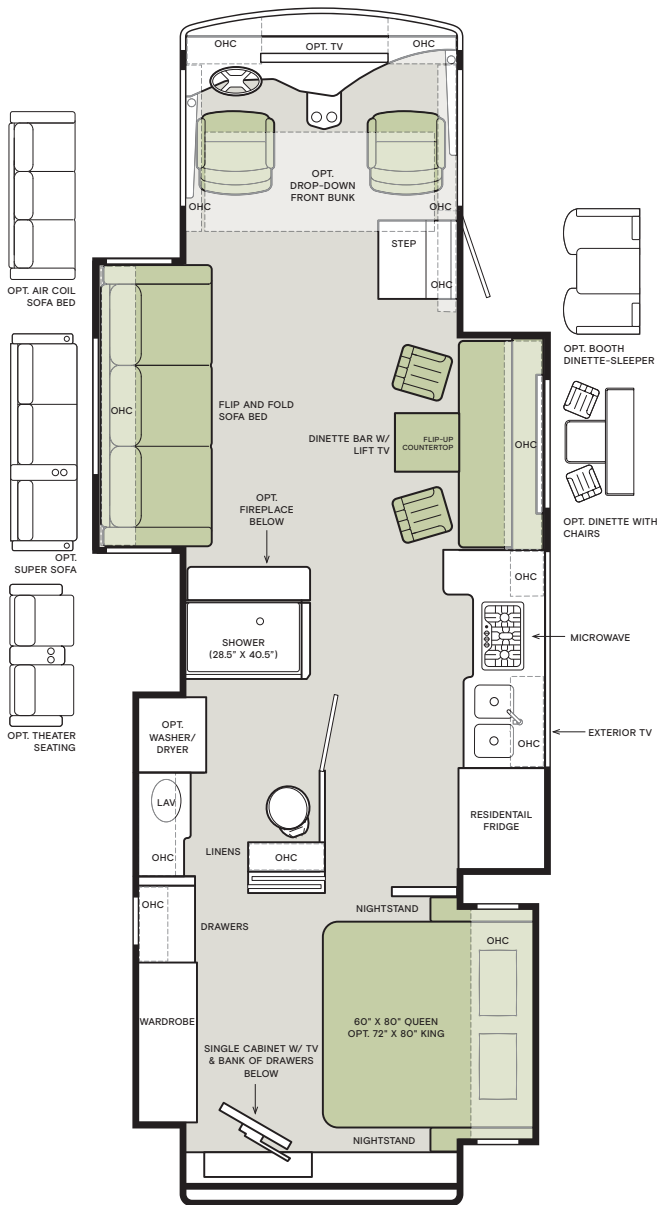

34 PA

If optional furniture combinations are selected, window locations may vary from diagram shown. All options may not be available in every model. Because of progressive improvements and specifications, standard and optional equipment are subject to change without notice or obligation. For a complete and up-to-date list of available options and specifications, visit tiffinmotorhomes.com.