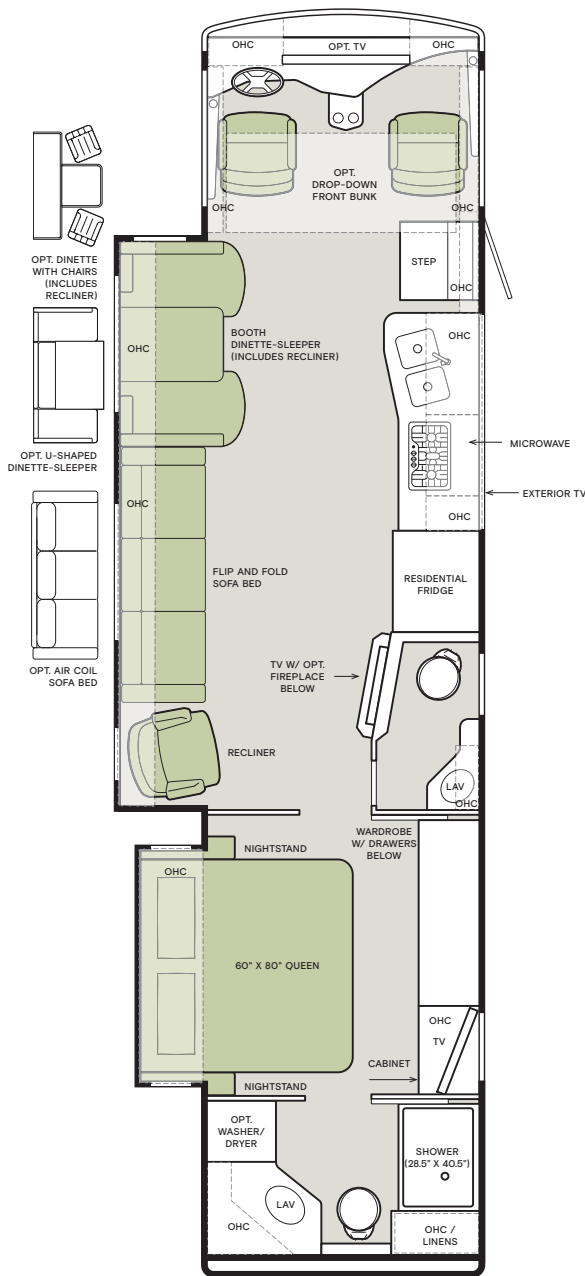

## Floor Plans and Specifications

FLOOR PLAN	Overall Length (approx.) <sup>1</sup>	Wheel Base	Overall Width <sup>1</sup>	Overall Height	Garage Height	Interior Height	Interior Width	Square Footage (approx.) <sup>2</sup>	Basement Storage (cubic feet, approx.)	GAWR-Front (pounds)	GAWR-Rear (pounds)	GVWR (pounds)	Maximum Trailer Weight (pounds) <sup>3</sup>	Hitch Rating (pounds)	GCWR (pounds)
32 FA	34' 3"	228"	101"	12' 10"	14'	84"	96"	315	140	9,000	15,500	24,000	5,000	5,000	30,000
32 SA	34' 3"	228"	101"	12' 10"	14'	84"	96"	300	140	9,000	15,500	24,000	5,000	5,000	30,000
34 PA	36' 1"	252"	101"	12' 10"	14'	84"	96"	355	203	9,000	15,500	26,000	4,000	5,000	30,000
36 LA	37' 6"	252"	101"	12' 10"	14'	84"	96"	330	203	9,000	15,500	26,000	5,000	5,000	30,000
36 UA	38'	252"	101"	12' 10"	14'	84"	96"	355	203	9,000	15,500	26,000	4,000	5,000	30,000

### 32 SA

If optional furniture combinations are selected, window locations may vary from diagram shown. All options may not be available in every model. Because of progressive improvements and specifications, standard and optional equipment are subject to change without notice or obligation. For a complete and up-to-date list of available options and specifications, visit [tiffinmotorhomes.com](http://tiffinmotorhomes.com).

34 PA

36 LA

36 UA

If optional furniture combinations are selected, window locations may vary from diagram shown. All options may not be available in every model. Because of progressive improvements and specifications, standard and optional equipment are subject to change without notice or obligation. For a complete and up-to-date list of available options and specifications, visit [tiffinmotorhomes.com](http://tiffinmotorhomes.com).