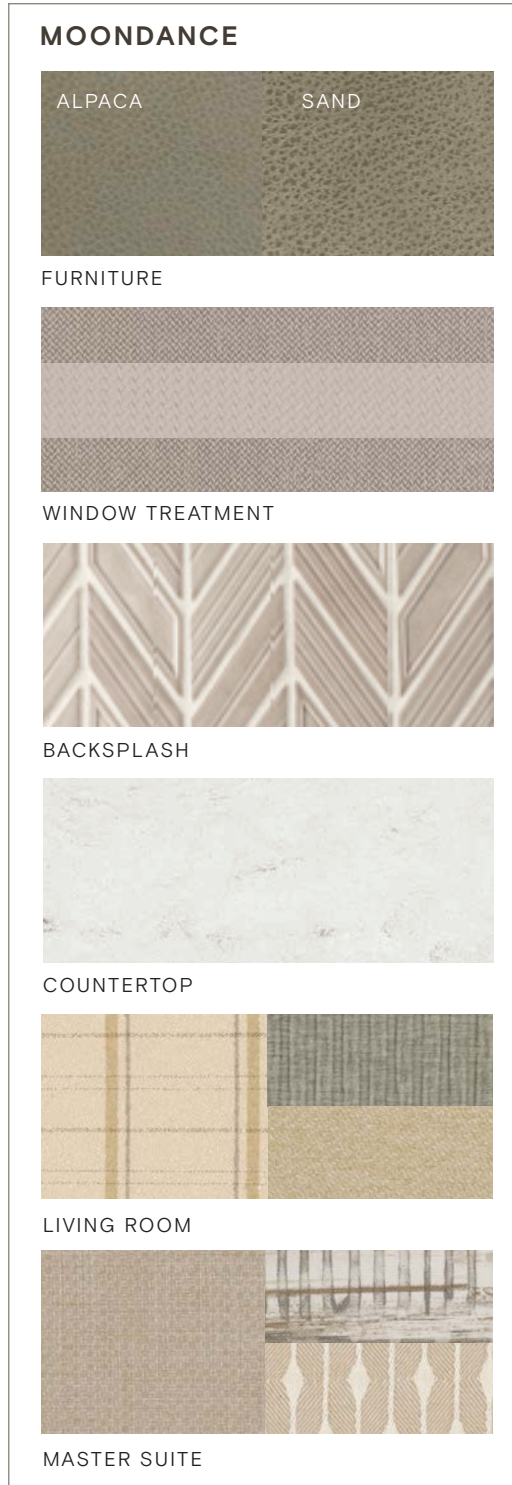

## Generation 10 Paint Schemes

G10 BARCELONA

G10 NASA

G10 WHITE MAHOGANY

G10 FROSTED GRANITE

## Generation 11 Paint Schemes

NEW

G11 BARCELONA

G11 NASA

G11 WHITE MAHOGANY

G11 FROSTED GRANITE

Images shown are representations of paint layouts only and do not reflect all exterior features or options. Colors shown may slightly differ from colors on actual product.

## Interior Décor

Make your experience on the road all your own. Express yourself by choosing from interior selections such as cabinet finishes and décor options for every part of your motorhome. In the 2024 Open Road, you'll be able to travel in style no matter where your adventure takes you.

## FLOORING AND CABINET OPTIONS

Images shown are representations of paint layouts only and do not reflect all exterior features or options. Colors shown may slightly differ from colors on actual product. Colors of interior decor options shown may vary from colors on actual product.