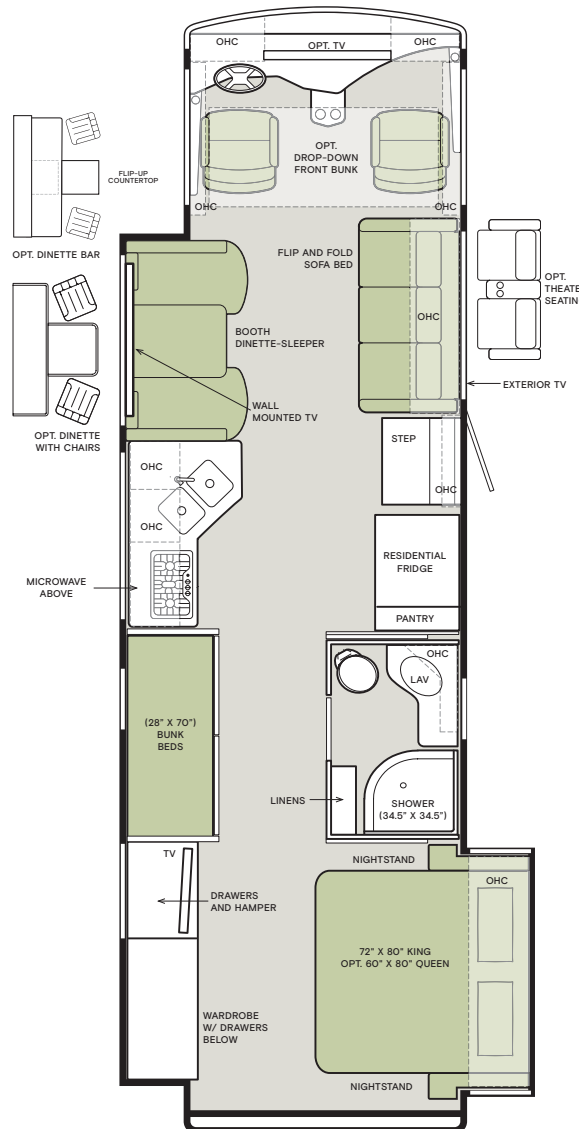

Floor Plans and Specifications

FLOOR PLAN	Overall Length (approx.) ¹	Wheel Base	Overall Width ¹	Overall Height	Garage Height	Interior Height	Interior Width	Square Footage (approx.) ²	Basement Storage (cubic feet, approx.)	GAWR-Front (pounds)	GAWR-Rear (pounds)	GVWR (pounds)	Maximum Trailer Weight (pounds) ³	Hitch Rating (pounds)	GCWR (pounds)
32 FA	34' 3"	228"	101"	12' 10"	14'	84"	96"	315	140	9,000	15,500	24,000	5,000	5,000	30,000
32 SA	34' 3"	228"	101"	12' 10"	14'	84"	96"	300	140	9,000	15,500	24,000	5,000	5,000	30,000
34 PA	36' 1"	252"	101"	12' 10"	14'	84"	96"	355	203	9,000	15,500	26,000	4,000	5,000	30,000
36 LA	37' 6"	252"	101"	12' 10"	14'	84"	96"	330	203	9,000	15,500	26,000	5,000	5,000	30,000
36 UA	38'	252"	101"	12' 10"	14'	84"	96"	355	203	9,000	15,500	26,000	4,000	5,000	30,000

¹ The approximated coach width and length does not include side-view mirrors and rear ladders.

² Square footage was calculated with the slide-outs fully extended.

³ Maximum trailer weight is dependent on the loading and towing variables which include the GVWR, GAWR, and GCWR, as well as adequate trailer brakes.

The design of every Open Road floor plan must meet four essential criteria: Maximum space, Optimal organization, Relaxation plus, and Elegant atmosphere. Tiffin's MORE Plans offer your family the most comfortable layout for life on the road.

32 FA