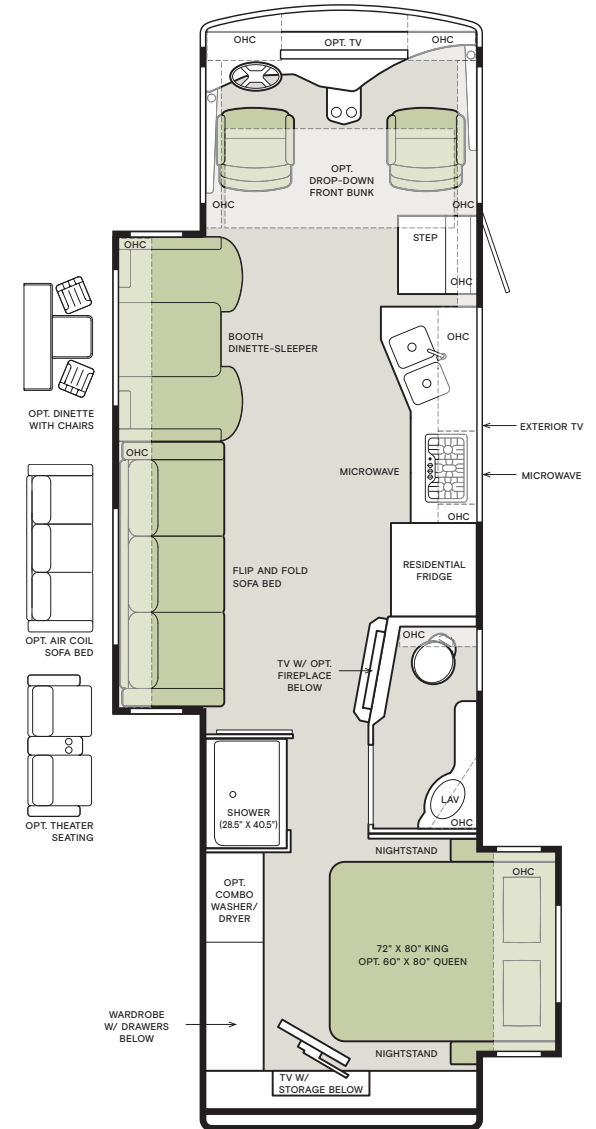

32 SA

If optional furniture combinations are selected, window locations may vary from diagram shown. All options may not be available in every model. Because of progressive improvements and specifications, standard and optional equipment are subject to change without notice or obligation. For a complete and up-to-date list of available options and specifications, visit tiffinmotorhomes.com.