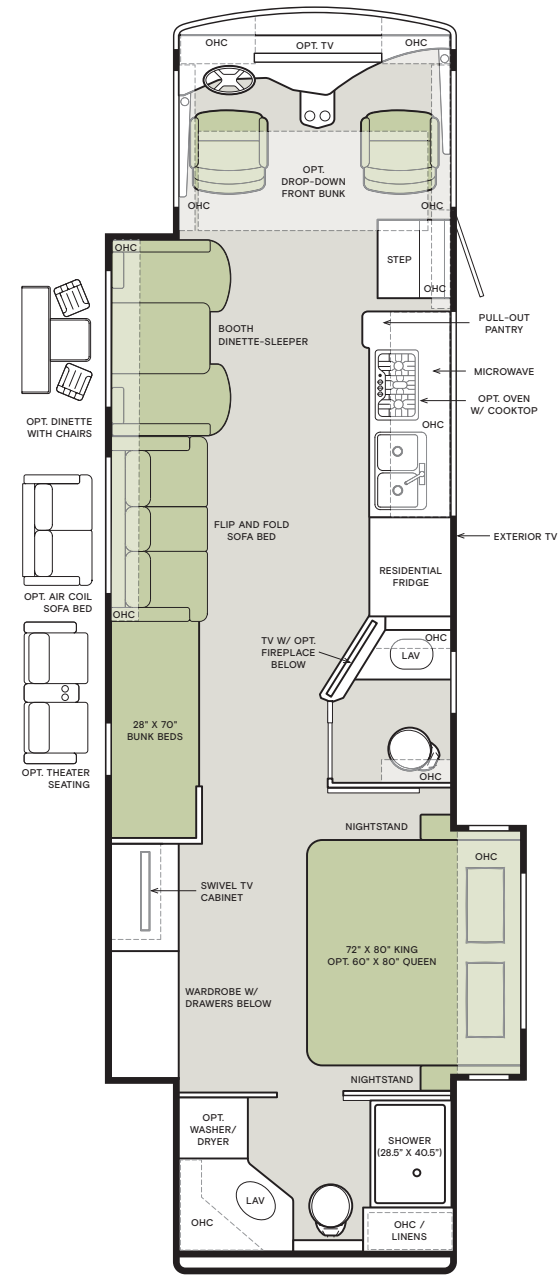

## Floor Plans and Specifications

FLOOR PLAN	Overall Length (approx.) <sup>1</sup>	Wheel Base	Overall Width <sup>1</sup>	Overall Height	Garage Height	Interior Height	Interior Width	Square Footage (approx.) <sup>2</sup>	Basement Storage (cubic feet, approx.)	GAWR-Front (pounds)	GAWR-Rear (pounds)	GVWR (pounds)	Maximum Trailer Weight (pounds) <sup>3</sup>	Hitch Rating (pounds)	GCWR (pounds)
32 FA	34' 3"	228"	101"	12' 10"	14'	84"	96"	315	140	9,000	15,500	24,000	5,000	5,000	30,000
32 SA	34' 3"	228"	101"	12' 10"	14'	84"	96"	300	140	9,000	15,500	24,000	5,000	5,000	30,000
34 PA	36' 1"	252"	101"	12' 10"	14'	84"	96"	355	203	9,000	15,500	26,000	4,000	5,000	30,000
36 LA	37' 6"	252"	101"	12' 10"	14'	84"	96"	330	203	9,000	15,500	26,000	5,000	5,000	30,000
36 UA	38'	252"	101"	12' 10"	14'	84"	96"	355	203	9,000	15,500	26,000	4,000	5,000	30,000

### 32 SA

If optional furniture combinations are selected, window locations may vary from diagram shown. All options may not be available in every model. Because of progressive improvements and specifications, standard and optional equipment are subject to change without notice or obligation. For a complete and up-to-date list of available options and specifications, visit [tiffinmotorhomes.com](http://tiffinmotorhomes.com).

34 PA

36 LA

36 UA

If optional furniture combinations are selected, window locations may vary from diagram shown. All options may not be available in every model. Because of progressive improvements and specifications, standard and optional equipment are subject to change without notice or obligation. For a complete and up-to-date list of available options and specifications, visit [tiffinmotorhomes.com](http://tiffinmotorhomes.com).