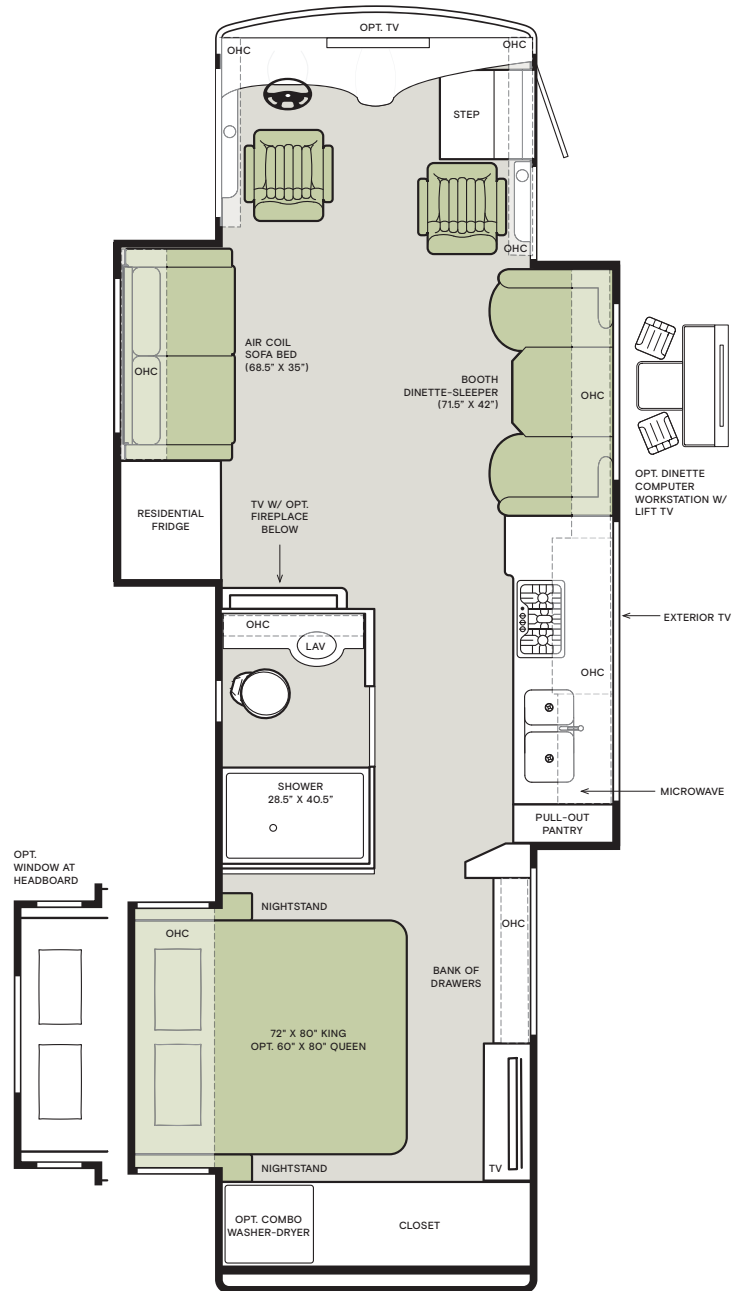

G7 SILVER SAND

G7 ROCKY MOUNTAIN BROWN

G7 SPICED JAVA

The design of every Allegro Breeze floor plan must meet four essential criteria: Maximum space, Optimal organization, Relaxation plus, and Elegant atmosphere. Tiffin's MORE Plans offer your family the most comfortable layout for life on the road.

33 BR

If optional furniture combinations are selected, window locations may vary from diagram shown.

All options may not be available in every model. Because of progressive improvements and specifications, standard and optional equipment are subject to change without notice or obligation.