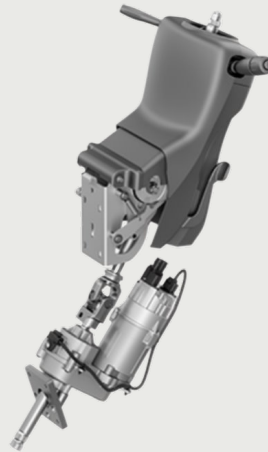

ZEPHYR

CLASS A

2027

TIFFIN

- Swivel Dinette Seats
- Ceiling Redesign With Center A/C Vents
- Opt. Fireplace/Storage In Place Of Sofa
- Added Pull-Out Peninsula to Galley Base
- Flush-Floor Showers w/ New Tanks
- Footrest on Driver Seat
 - Park Brake Lockout
- Cross Bracing (X-Frame in Chassis)
- Genuine Leather Power Driver and Passenger Seats
- Improved Sewer Board/Basement Area
 - Spyder Panel to Reduce Electrical Components on Board
- 175 Gallon Fuel Tank on 605hp
- Rear Feature Wall w/ LED Lighting
- New Style Accent Walls (In Place of Current Upholstered Pads)
- Upgraded Appliances
- Dovetail Drawers Throughout Entire Coach
- Added Winter Chalet & Bella Noche Interiors
- New Floor Tile
- New Wallboard
- New Exterior Paint
- New Plumbing Fixtures
- New Cabinet Hardware
- New Ceiling Treatment
- New Valances
- New Slide-Out Trim
- New Headboard

YOU'RE IN CONTROL WITH

POWER DRIVE

DRIVER COMFORT, COACH CONFIDENCE

- Steering automatically returns to center, easing operation.
- Powered tilt and telescoping column control with customer position memory.
- Reduces driver fatigue