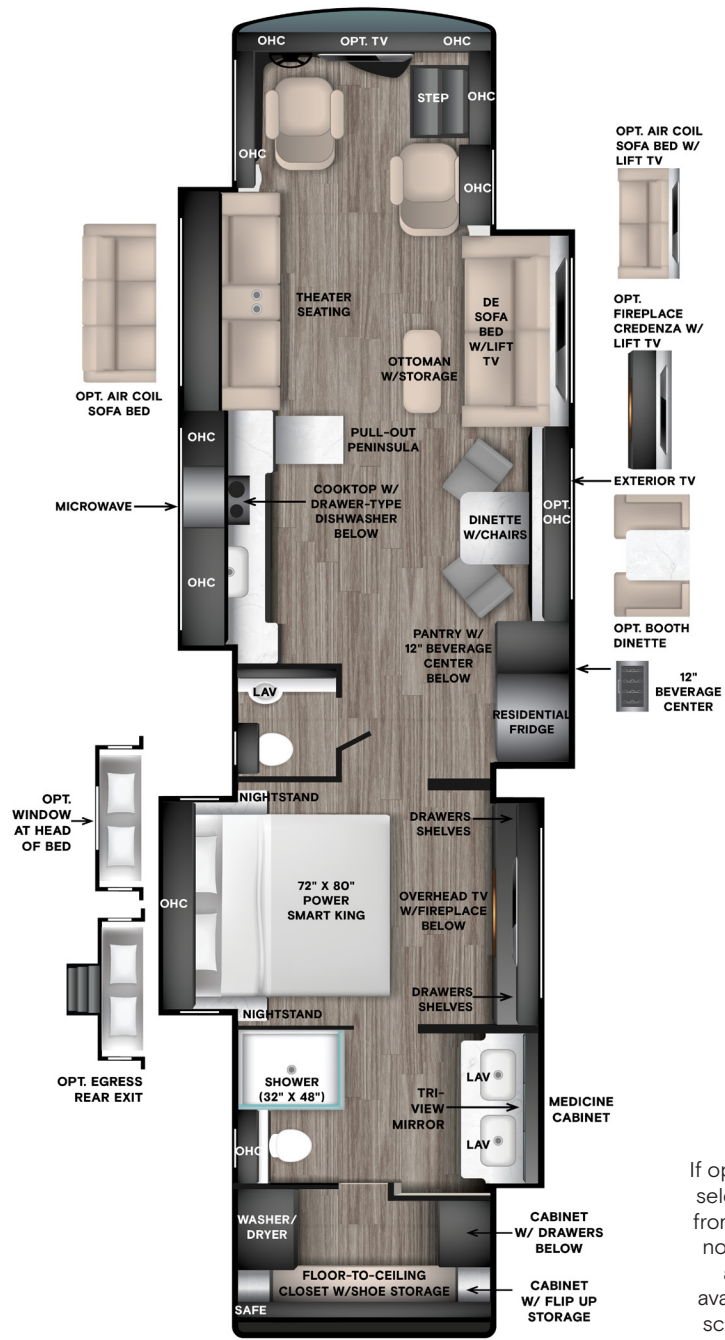

my 24/7 DIRECT

FACTORY-DIRECT SUPPORT FOR THE LIFE OF THE COACH

Floor Plans

45 FZ

45 PZ

SPECIFICATIONS

If optional furniture combinations are selected, window locations may vary from diagram shown. All options may not be available in every model. For a complete and up-to-date list of available options and specifications, scan the QR Code with your mobile device or visit tiffinmotorhomes.com.

Interior Décor

Make your experience on the road all your own. Express yourself by choosing the interior appointments such as cabinet finishes, flooring, and décor ensembles for every part of your motorhome. In the 2027 Zephyr, you'll be able to travel in style no matter where your adventure takes you.