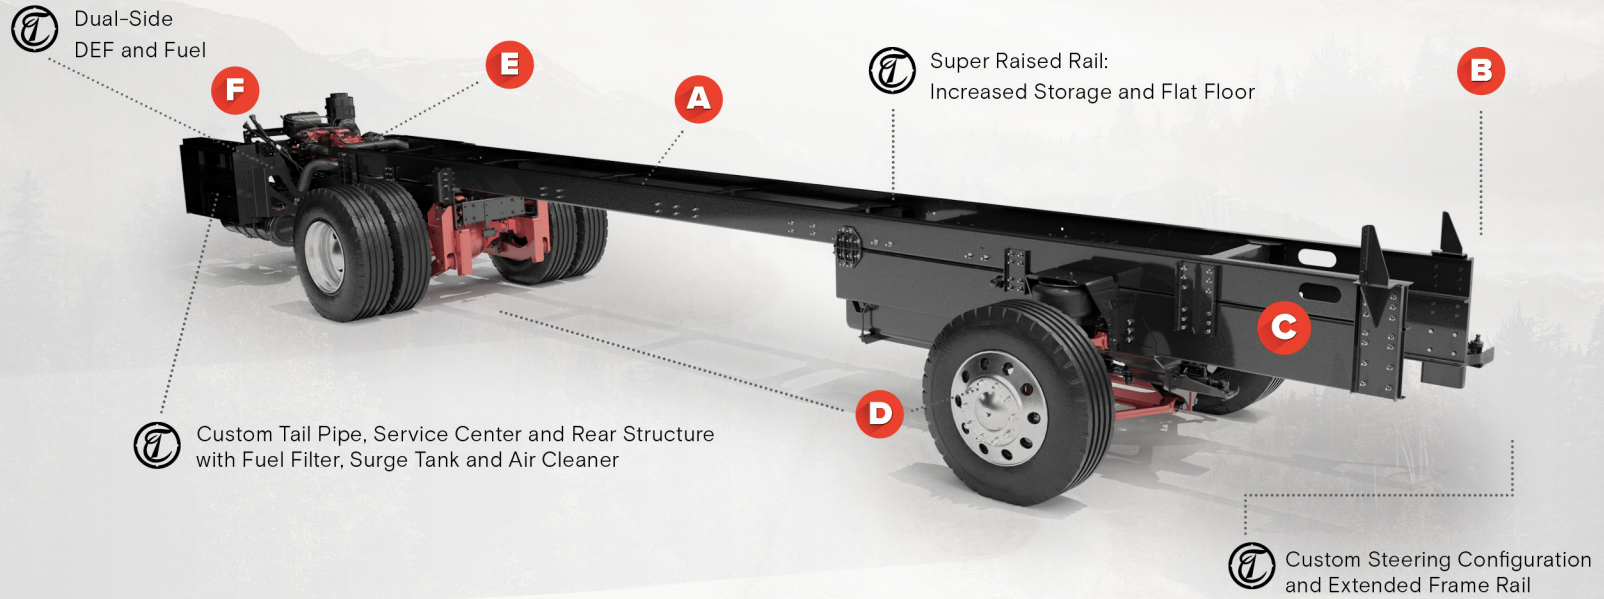

TIFFIN POWERGLIDE XC

CHASSIS WALKAROUND

F Dual-Side DEF and Fuel

B Super Raised Rail: Increased Storage and Flat Floor

F Custom Tail Pipe, Service Center and Rear Structure with Fuel Filter, Surge Tank and Air Cleaner

B Custom Steering Configuration and Extended Frame Rail

A **V-RIDE** ENHANCED ROLL STABILITY AND RIDE WITH INCREASED CAPACITY FOR CARGO

C **IFS** PREMIUM COACH-LIKE FEEL AND MANEUVERABILITY

F MOST RELIABLE ENGINE & TRANSMISSION ON THE MARKET