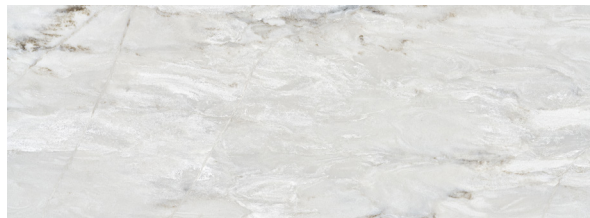

COUNTERTOP