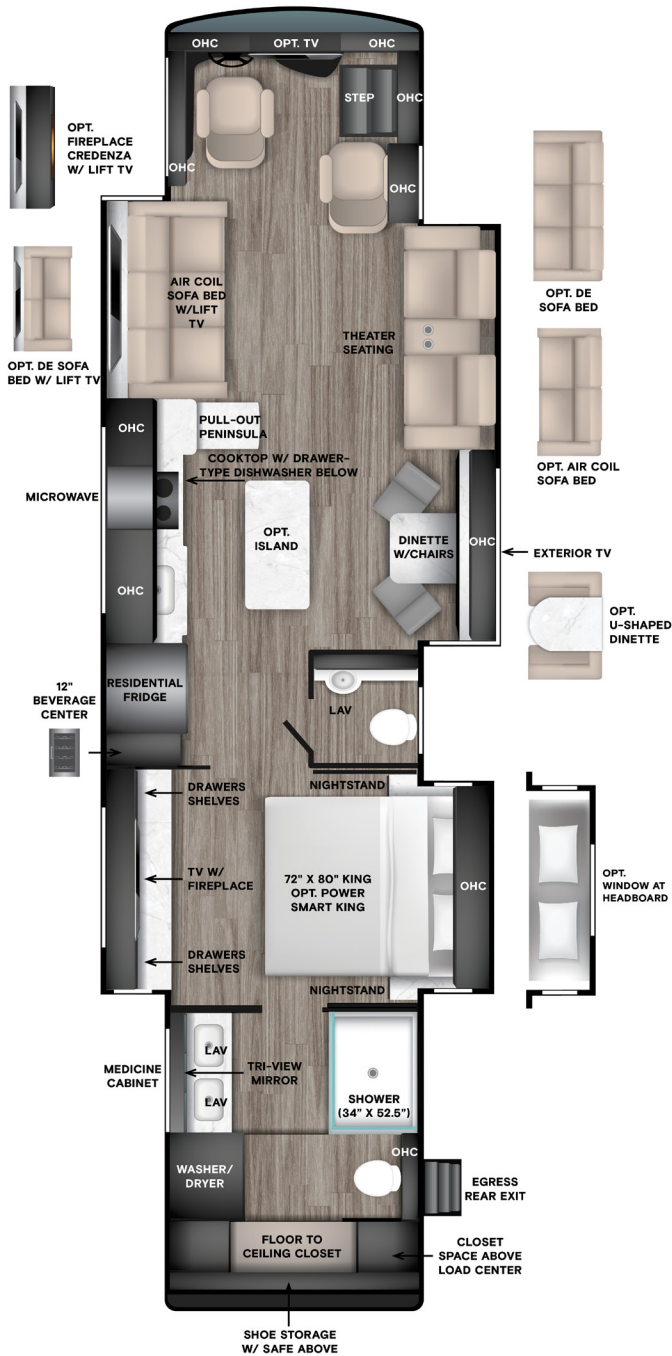

my 24/7 DIRECT

FACTORY-DIRECT SUPPORT FOR THE LIFE OF THE COACH

Floor Plans

45 FZ

45 PZ

SPECIFICATIONS

If optional furniture combinations are selected, window locations may vary from diagram shown. All options may not be available in every model. For a complete and up-to-date list of available options and specifications, scan the QR Code with your mobile device or visit tiffinmotorhomes.com.

Interior Décor

Make your experience on the road all your own. Express yourself by choosing the interior appointments such as cabinet finishes, flooring, and décor ensembles for every part of your motorhome. In the 2027 Zephyr, you'll be able to travel in style no matter where your adventure takes you.