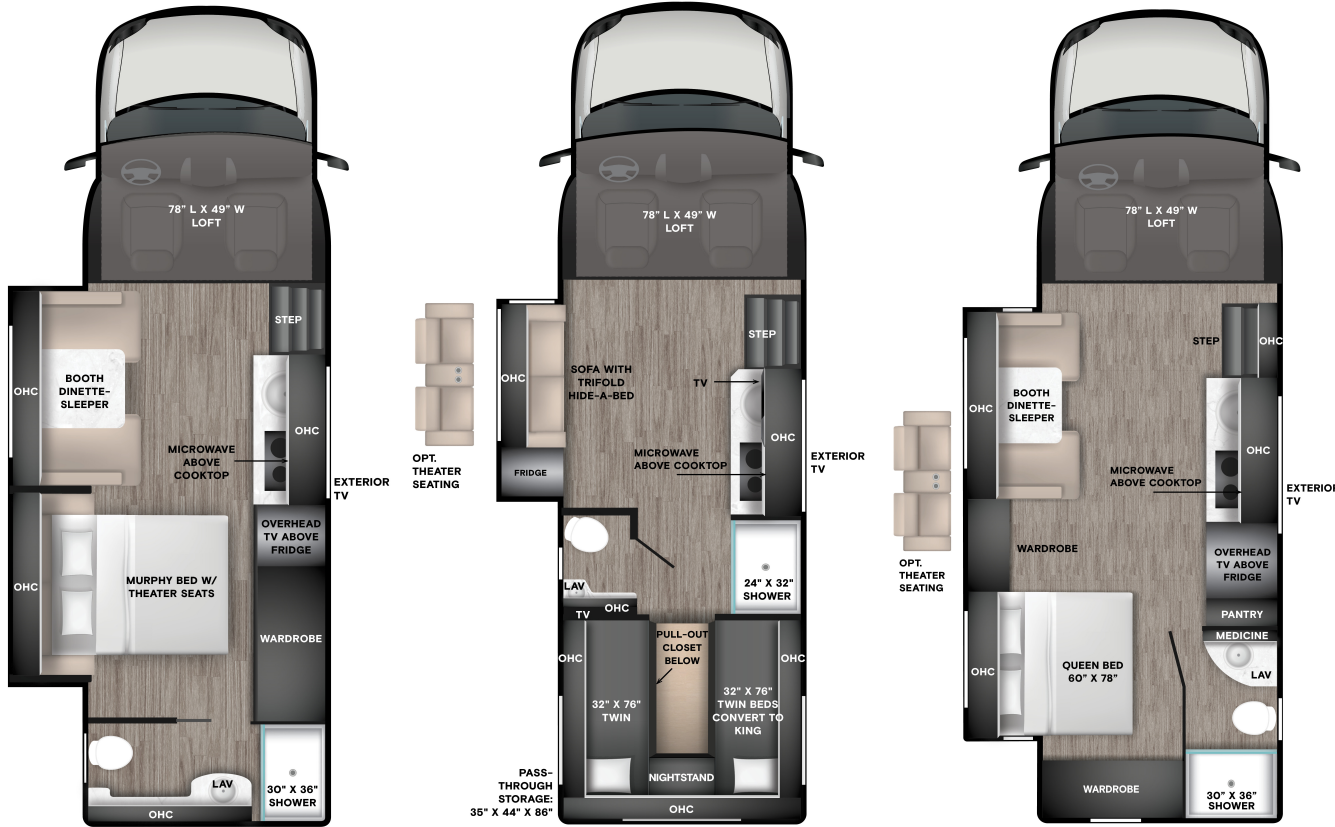

CLASS-C

WAYFARER

Interior Décor

Make your experience on the road all your own. Express yourself with interior décor options designed for every part of your motorhome. In the 2027 Wayfarer, you'll travel in style no matter where your adventure takes you.

COUNTERTOP

MASTER SUITE

SOUTHERN MAGNOLIA NEW

Available for a limited run.

FURNITURE

FLOORING

COUNTERTOP

MASTER SUITE

Floor Plans

25 RW

25 XLW

25 PW

For a complete and up-to-date list of available options and specifications, scan the QR Code with your mobile device or visit tiffinmotorhomes.com.

Premium Paint System

Generation 8 Paint Schemes