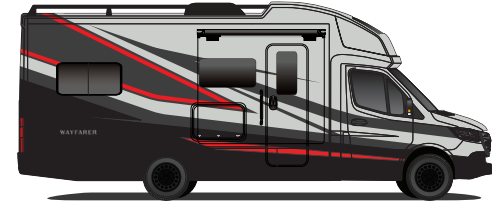

Premium Paint System

Generation 8 Paint Schemes

G8 CARBON HEAT

Monotone