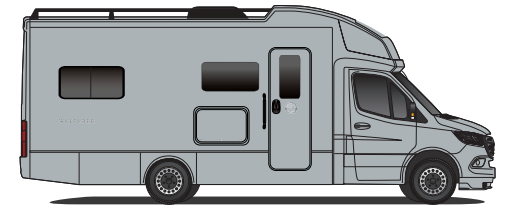

AVALANCHE GRAY

FOR SALES CALL 256-356-8661 AND PARTS & SERVICE CALL 256-356-0261 OR VISIT TIFFINMOTORHOMES.COM
105 2ND ST NW RED BAY, AL 35582

All trademarks and logos are owned or used under license by Tiffin Motor Homes, Inc. and include, but are not limited to; TIFFIN®, MANY ADVENTURES. ONE DREAM™, ALLEGRO®, ALLEGRO BREEZE®, ALLEGRO RED®, PHAETON®, ALLEGRO BUS®, ZEPHYR®, WAYFARER®, ROUGHING IT SMOOTHLY®, OPEN ROAD®, BYWAY™, and associated logos and emblems.

Unauthorized use of any trademark of Tiffin Motor Homes, Inc. is strictly prohibited.

© Copyright 2026 Tiffin Motor Homes, Inc.

All options may not be available in every model. Because of progressive improvements and specifications, standard and optional equipment are subject to change without notice or obligation. For all information concerning the limited warranty provided by Tiffin, please refer to the full written limited warranty set forth on the Tiffin website or held by our authorized dealerships.

Please note, some interior furnishings not included.