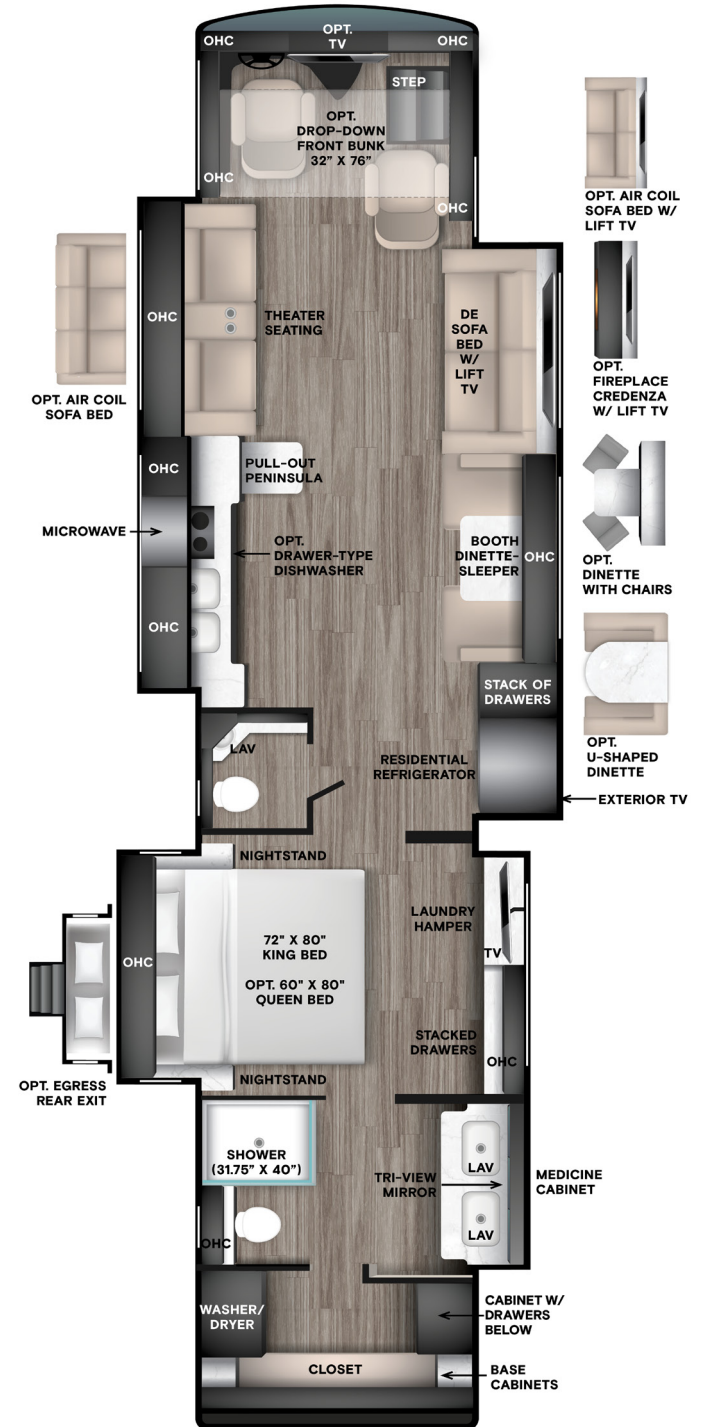

PHAETON

CLASS A

2027

TIFFIN

What's New Summary - Phaeton

- New Dash Color, Black
 - New Radio/Infotainment Screen
 - Spyder Push-Button Switches
- Swivel Dinette Seats
- Removed Infinity Flooring From Slide-Outs (Replaced w/ Tile)
- 4000 Series Windows w/o Integrated Shades (Will Continue to Use Valances & Shades)
- Opt. Fireplace/Storage in Place of Sofa (37BH, 40IH, 44OH)
- Added Pull-Out Peninsula to Galley Base
- All Electric Coach All the Time, All Floorplans (AquaHot 450D)
- Lighted Windshield Logo
- Complete Redesign of Carpet Boards by Tanks
- Added Cliffside, Seagrass, & Sphinx Interiors
- New Floor Tile
- New Exterior Paint

G13 NASA

G13 WATERFALL

G13 FROSTED GRANITE

G2 MIDNIGHT BLUE EDITION

35 CH

37 BH

SPECIFICATIONS

For a complete and up-to-date list of available options and specifications, scan the QR Code with your mobile device or visit tiffinmotorhomes.com.

40 IH

44 OH

If optional furniture combinations are selected, window locations may vary from diagram shown. All options may not be available in every model. Because of progressive improvements and specifications, standard and optional equipment are subject to change without notice or obligation.

Interior Décor

Make your experience on the road all your own. Express yourself by choosing interior appointments such as cabinet finishes, flooring, and décor packages for every part of your motorhome. In the 2027 Phaeton, you'll be able to travel in style no matter where you go.