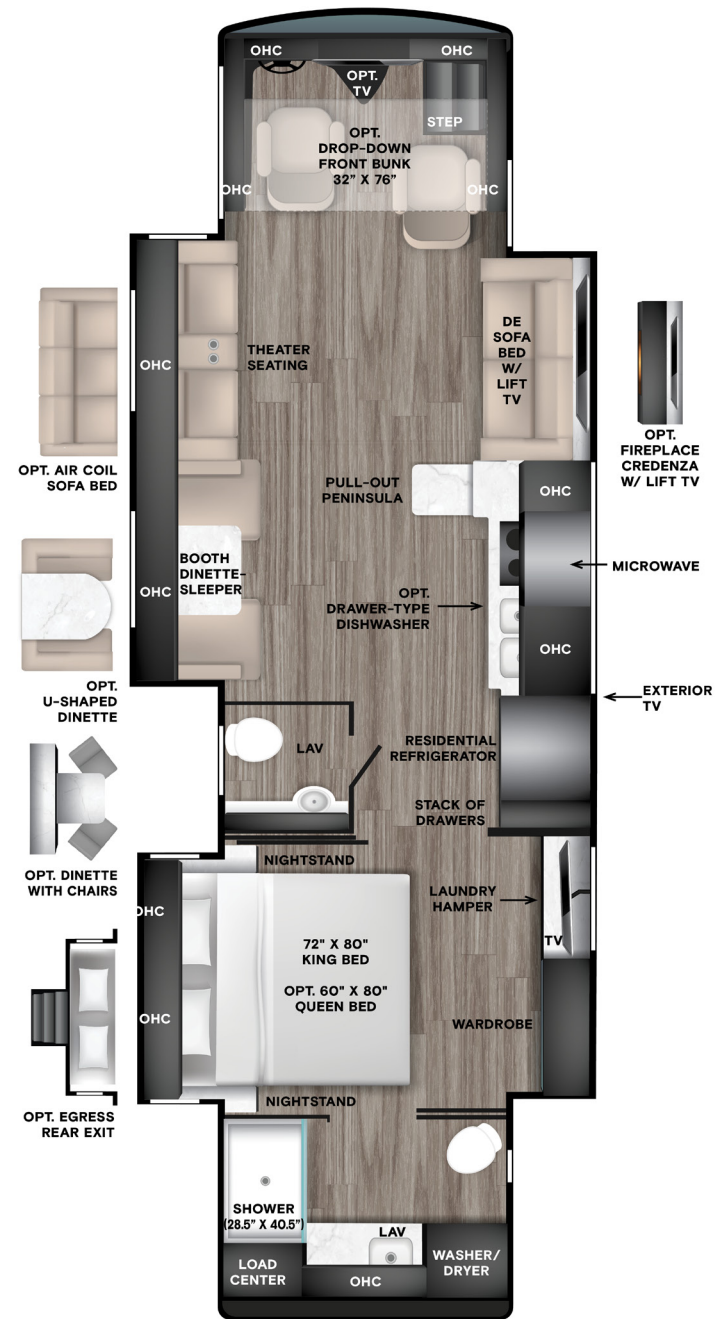

PHAETON

CLASS A

2027

TIFFIN

What's New Summary - Phaeton

- New Dash Color, Black
 - New Radio/Infotainment Screen
 - Spyder Push-Button Switches
- Swivel Dinette Seats
- Removed Infinity Flooring From Slide-Outs (Replaced w/ Tile)
- 4000 Series Windows w/o Integrated Shades (Will Continue to Use Valances & Shades)
- Opt. Fireplace/Storage in Place of Sofa (37BH, 40IH, 44OH)
- Added Pull-Out Peninsula to Galley Base
- All Electric Coach All the Time, All Floorplans (AquaHot 450D)
- Lighted Windshield Logo
- Complete Redesign of Carpet Boards by Tanks
- Added Cliffside, Seagrass, & Sphinx Interiors
- New Floor Tile
- New Exterior Paint

G13 NASA

G13 WATERFALL

G13 FROSTED GRANITE

G2 MIDNIGHT BLUE EDITION

35 CH

37 BH

SPECIFICATIONS

For a complete and up-to-date list of available options and specifications, scan the QR Code with your mobile device or visit tiffinmotorhomes.com.

40 IH

44 OH

If optional furniture combinations are selected, window locations may vary from diagram shown. All options may not be available in every model. Because of progressive improvements and specifications, standard and optional equipment are subject to change without notice or obligation.

Interior Décor

Make your experience on the road all your own. Express yourself by choosing interior appointments such as cabinet finishes, flooring, and décor packages for every part of your motorhome. In the 2027 Phaeton, you'll be able to travel in style no matter where you go.