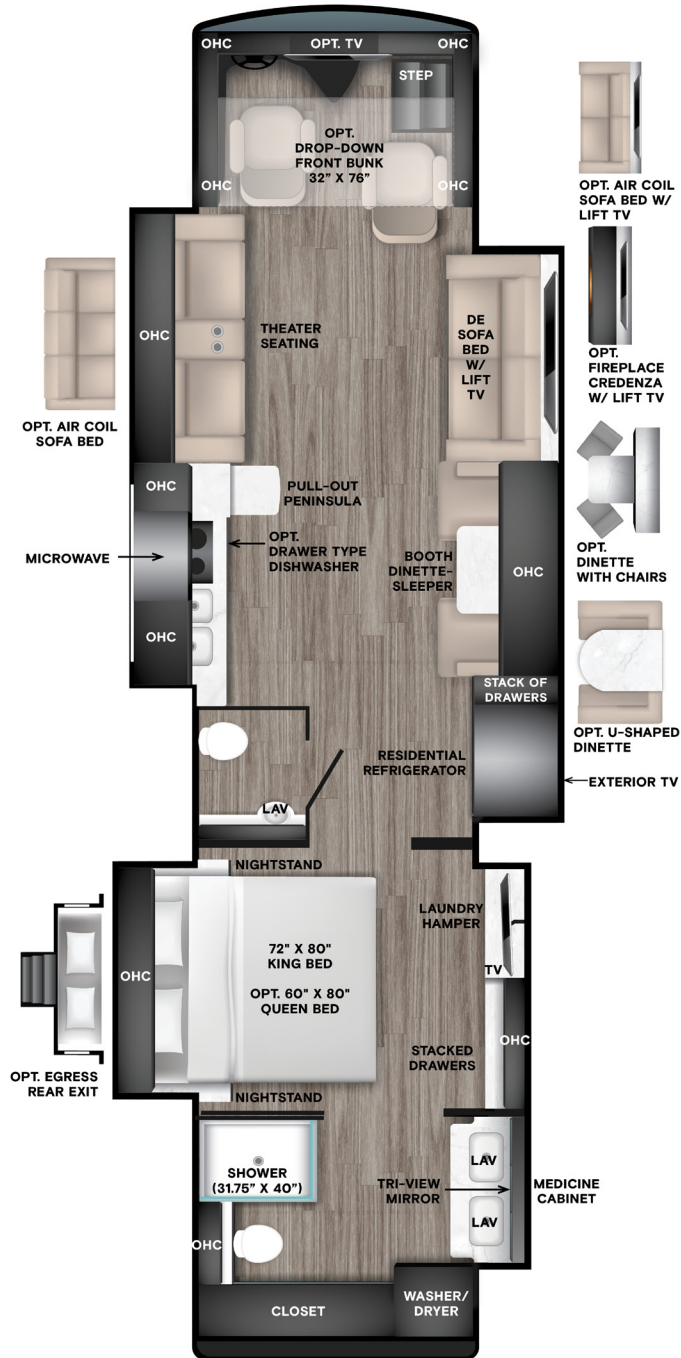

PHAETON

CLASS A

2027

TIFFIN

What's New Summary - Phaeton

- New Dash Color, Black
 - New Radio/Infotainment Screen
 - Spyder Push-Button Switches
- Swivel Dinette Seats
- Removed Infinity Flooring From Slide-Outs (Replaced w/ Tile)
- 4000 Series Windows w/o Integrated Shades (Will Continue to Use Valances & Shades)
- Opt. Fireplace/Storage in Place of Sofa (37BH, 40IH, 44OH)
- Added Pull-Out Peninsula to Galley Base
- All Electric Coach All the Time, All Floorplans (AquaHot 450D)
- Lighted Windshield Logo
- Complete Redesign of Carpet Boards by Tanks
- Added Cliffside, Seagrass, & Sphinx Interiors
- New Floor Tile
- New Exterior Paint

G13 NASA

G13 WATERFALL

G13 FROSTED GRANITE

G2 MIDNIGHT BLUE EDITION

35 CH

37 BH

SPECIFICATIONS

For a complete and up-to-date list of available options and specifications, scan the QR Code with your mobile device or visit tiffinmotorhomes.com.

40 IH

44 OH

If optional furniture combinations are selected, window locations may vary from diagram shown. All options may not be available in every model. Because of progressive improvements and specifications, standard and optional equipment are subject to change without notice or obligation.

Interior Décor

Make your experience on the road all your own. Express yourself by choosing interior appointments such as cabinet finishes, flooring, and décor packages for every part of your motorhome. In the 2027 Phaeton, you'll be able to travel in style no matter where you go.