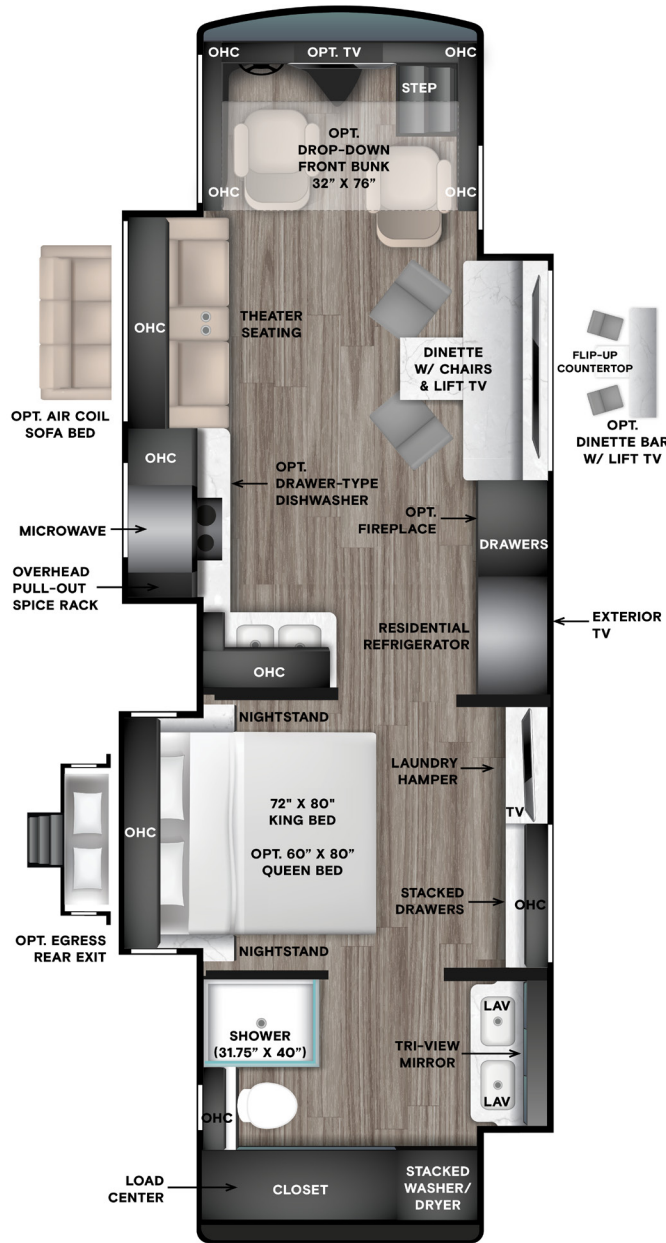

PHAETON

CLASS A

2027

TIFFIN

What's New Summary - Phaeton

- New Dash Color, Black
 - New Radio/Infotainment Screen
 - Spyder Push-Button Switches
- Swivel Dinette Seats
- Removed Infinity Flooring From Slide-Outs (Replaced w/ Tile)
- 4000 Series Windows w/o Integrated Shades (Will Continue to Use Valances & Shades)
- Opt. Fireplace/Storage in Place of Sofa (37BH, 40IH, 44OH)
- Added Pull-Out Peninsula to Galley Base
- All Electric Coach All the Time, All Floorplans (AquaHot 450D)
- Lighted Windshield Logo
- Complete Redesign of Carpet Boards by Tanks
- Added Cliffside, Seagrass, & Sphinx Interiors
- New Floor Tile
- New Exterior Paint

G13 NASA

G13 WATERFALL

G13 FROSTED GRANITE

G2 MIDNIGHT BLUE EDITION

35 CH

37 BH

SPECIFICATIONS

For a complete and up-to-date list of available options and specifications, scan the QR Code with your mobile device or visit tiffinmotorhomes.com.

40 IH

44 OH

If optional furniture combinations are selected, window locations may vary from diagram shown. All options may not be available in every model. Because of progressive improvements and specifications, standard and optional equipment are subject to change without notice or obligation.

Interior Décor

Make your experience on the road all your own. Express yourself by choosing interior appointments such as cabinet finishes, flooring, and décor packages for every part of your motorhome. In the 2027 Phaeton, you'll be able to travel in style no matter where you go.