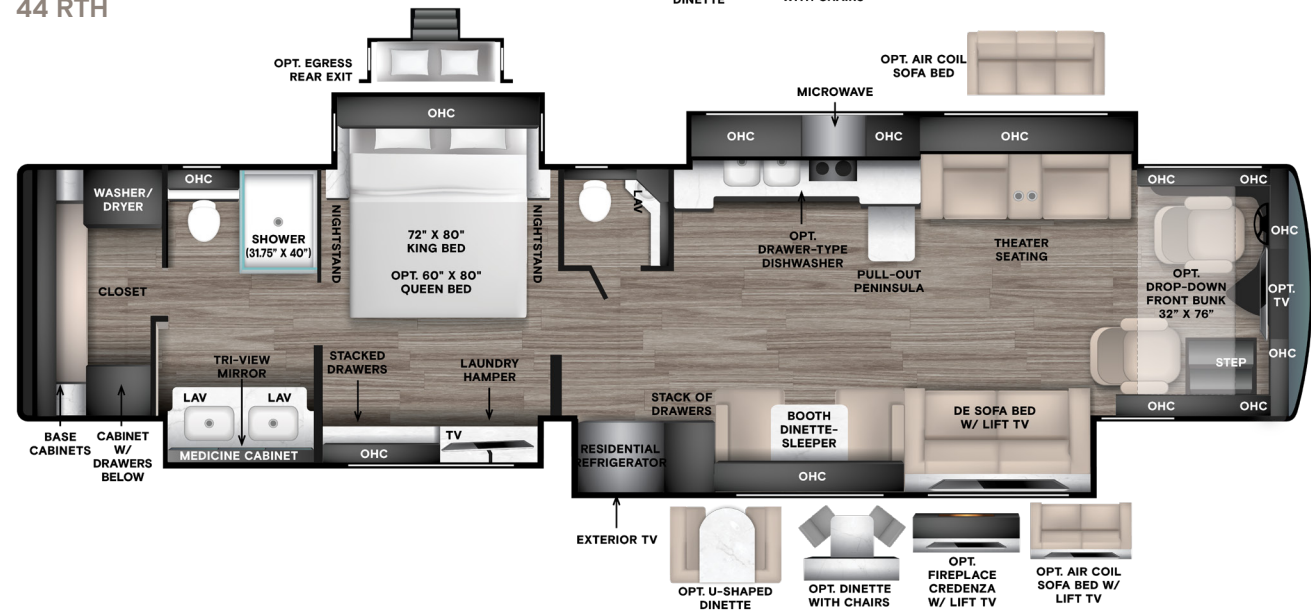

44 RTH

FOR SALES CALL 256-356-8661 AND PARTS & SERVICE CALL 256-356-0261 OR VISIT TIFFINMOTORHOMES.COM
105 2ND ST NW RED BAY, AL 35582

All trademarks and logos are owned or used under license by Tiffin Motor Homes, Inc. and include, but are not limited to; TIFFIN®, MANY ADVENTURES. ONE DREAM™, ALLEGRO®, ALLEGRO BREEZE®, ALLEGRO RED®, PHAETON®, ALLEGRO BUS®, ZEPHYR®, WAYFARER®, ROUGHING IT SMOOTHLY®, OPEN ROAD®, BYWAY™, and associated logos and emblems.

Unauthorized use of any trademark of Tiffin Motor Homes, Inc. is strictly prohibited.

© Copyright 2026 Tiffin Motor Homes, Inc.

All options may not be available in every model. Because of progressive improvements and specifications, standard and optional equipment are subject to change without notice or obligation. For all information concerning the limited warranty provided by Tiffin, please refer to the full written limited warranty set forth on the Tiffin website or held by our authorized dealerships.

Please note, some interior furnishings not included.