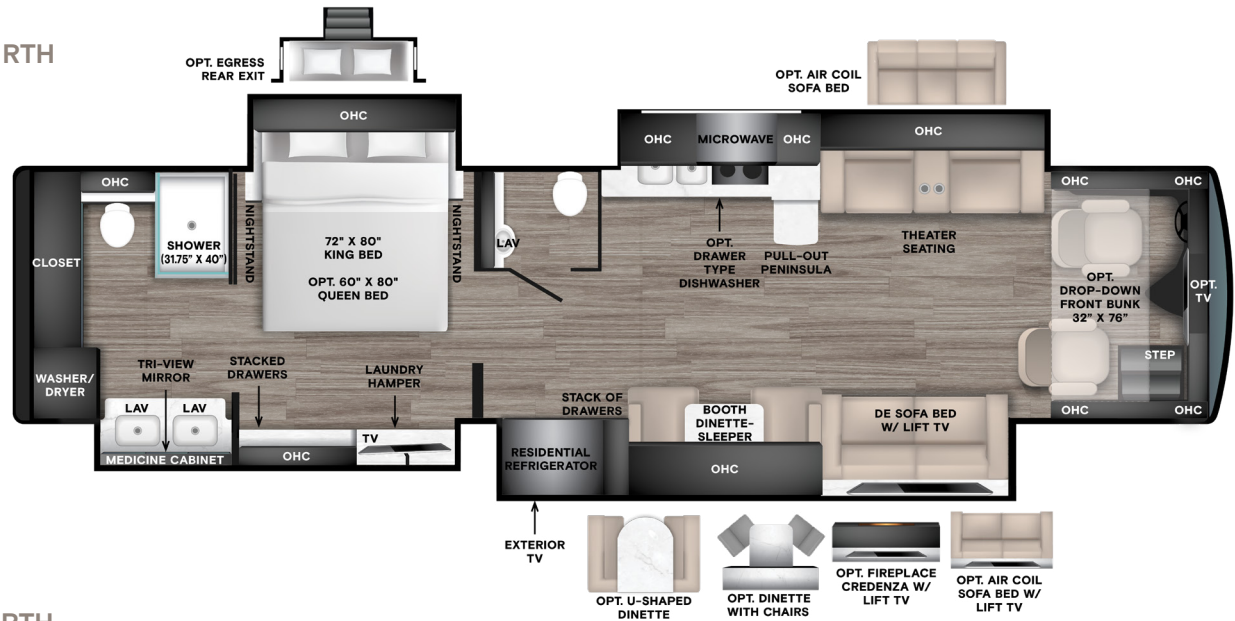

FURNITURE

CABINETS

FLOORING

Floor Plans

40 RTH