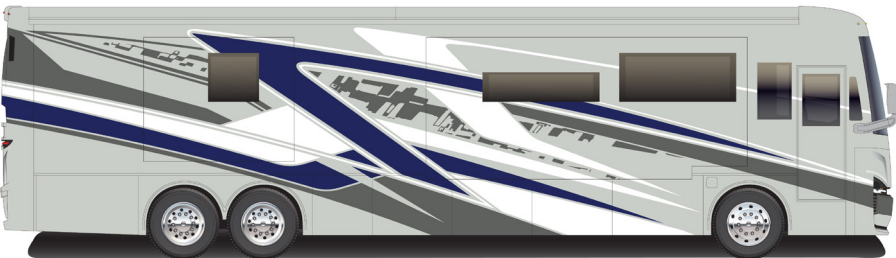

GENERATION 16 NEW

G16 ARCTIC SAPPHIRE