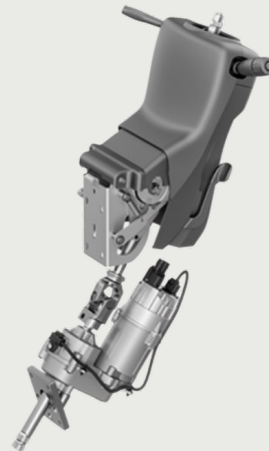

- Credenza w/ Fireplace Opt. (40 IP, 45 OPP, 45 BP)
- Swivel Dinette Seats
- New Front & Rear Cap
- Split Front Cap – Bottom Portion Uses Hydraulic Slide
- New Roof Design (1" Taller)
- 4000 Series Windows w/o Integrated Shades (Will Continue to Use Valances & Shades)
- Opt. Fireplace/Storage in Place of Sofa (40IP, 45OPP, 45BP)
- Flush-Floor Showers w/ New Tanks
- Tile in Slide-Outs
- Reclining/Footrest on Driver Seat
- Park Brake Lockout
- Wet Bay Redesign – Exterior Spyder Panel Eliminates Switches and Reduces Electrical Components
- Cross Bracing (X-Frame in Chassis)
- 175-Gallon Fuel Tank on 605hp
- Added Pullout Peninsula to Galley Base
- Push-Button Start
- Added Aurora, Polaris, & Sundance Interiors
- New Floor Tile
- New Exterior Paint
- New Plumbing Fixtures
- New Ceiling Treatment
- New Valances
- New Slide-Out Trim
- New Headboard

No Longer Available

- 45 BTP Floor Plan
- Infinity Woven Material in Slide-Outs
- Euro (Recliner w/ Fireplace) Option
- Generation 13 Paint Scheme

YOU'RE IN CONTROL WITH

POWER DRIVE

DRIVER COMFORT, COACH CONFIDENCE

- Steering automatically returns to center, easing operation.
- Reduces driver fatigue
- Exclusive engineering ensures top-notch safety and comfort features, giving you the confidence to "Drive with Power."

SAFETY FEATURES

- Enhanced drivability and maneuverability
- Road crowning and crosswind compensation for safer operation at highway speeds
- Better handling and directional control in any adverse road conditions (potholes, bumps, etc.)