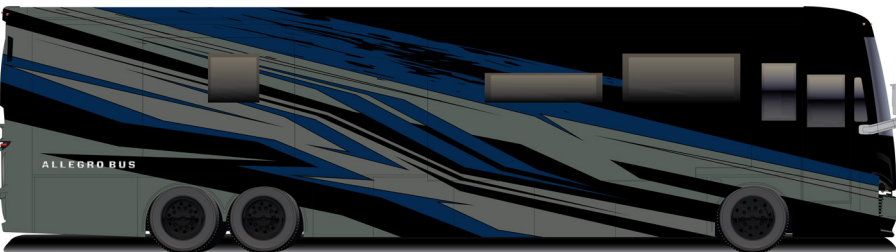

G16 WATERFALL

MIDNIGHT EDITION NEW

The eight-step full-body paint system features premium grade paints sealed with four layers of clear coat with ultraviolet protection. An additional layer of high-performance film protects the front of the coach and select areas.