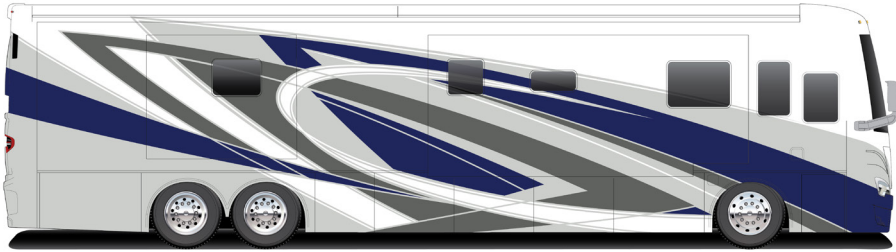

Premium Paint System

GENERATION 15

G15 ARCTIC SAPPHIRE