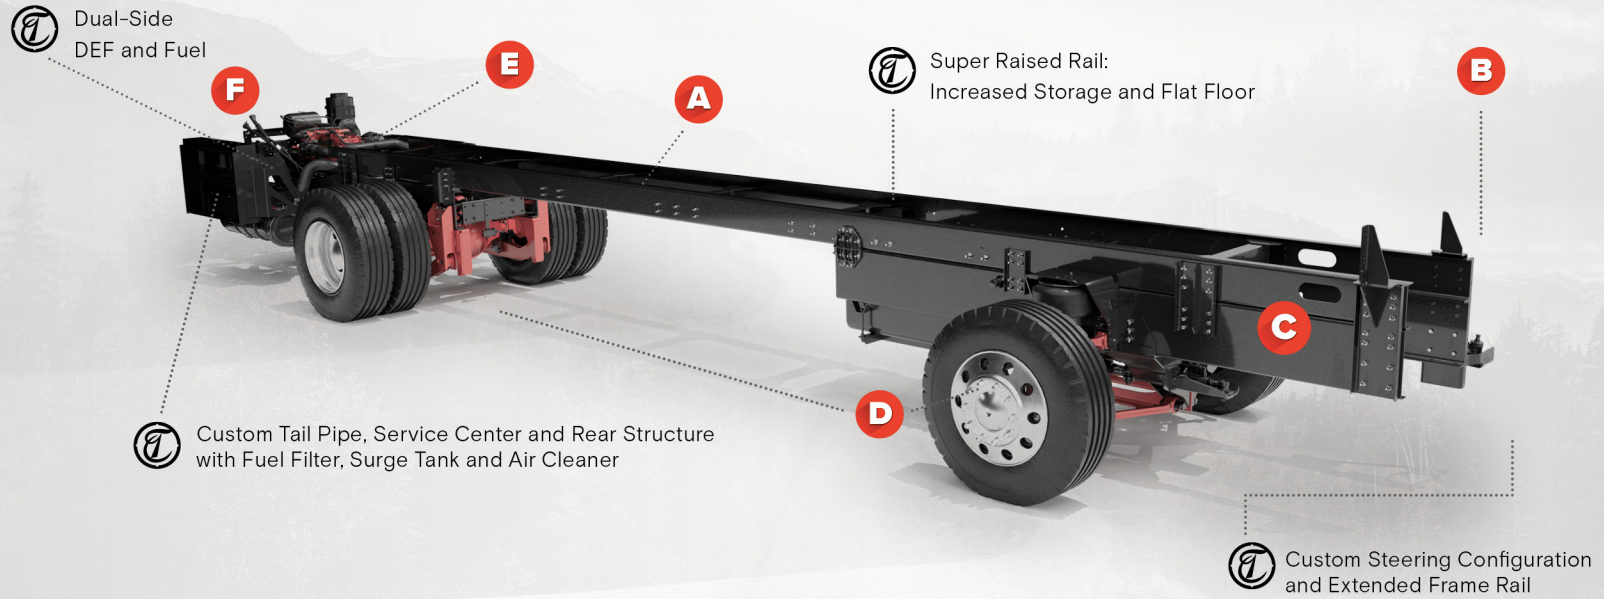

- Steering automatically returns to center, easing operation.
- Reduces driver fatigue
- Exclusive engineering ensures top-notch safety and comfort features, giving you the confidence to "Drive with Power."

SAFETY FEATURES

- Enhanced drivability and maneuverability
- Road crowning and crosswind compensation for safer operation at highway speeds
- Better handling and directional control in any adverse road conditions (potholes, bumps, etc.)

TIFFIN POWERGLIDE XC

CHASSIS WALKAROUND

F Dual-Side DEF and Fuel

A Super Raised Rail: Increased Storage and Flat Floor

D Custom Tail Pipe, Service Center and Rear Structure with Fuel Filter, Surge Tank and Air Cleaner