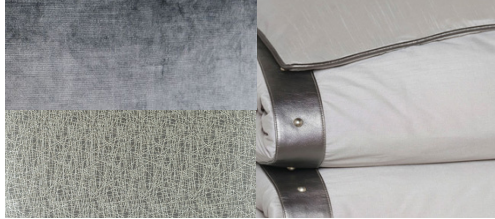

MASTER SUITE