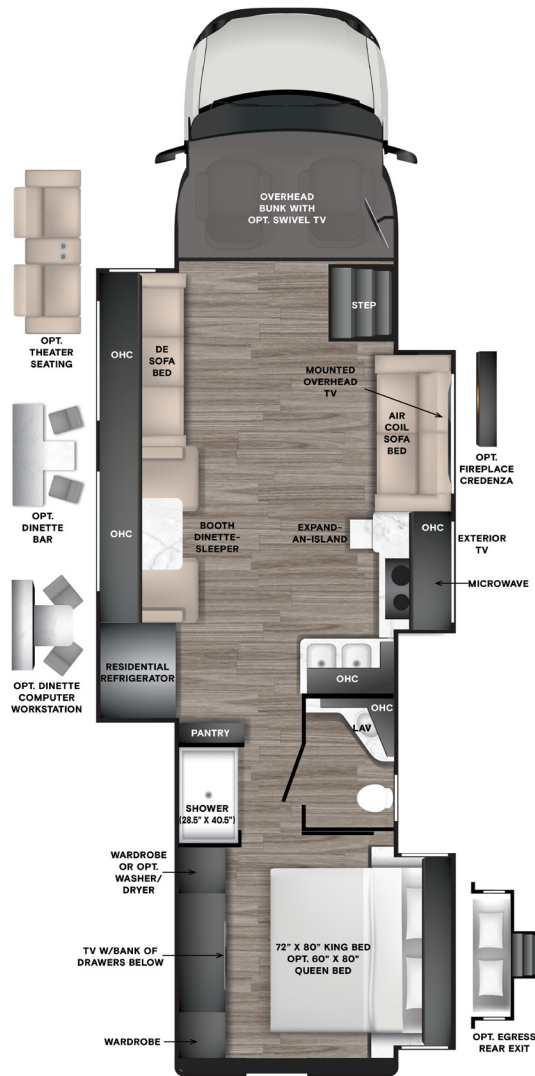

Floor Plans

38 AB