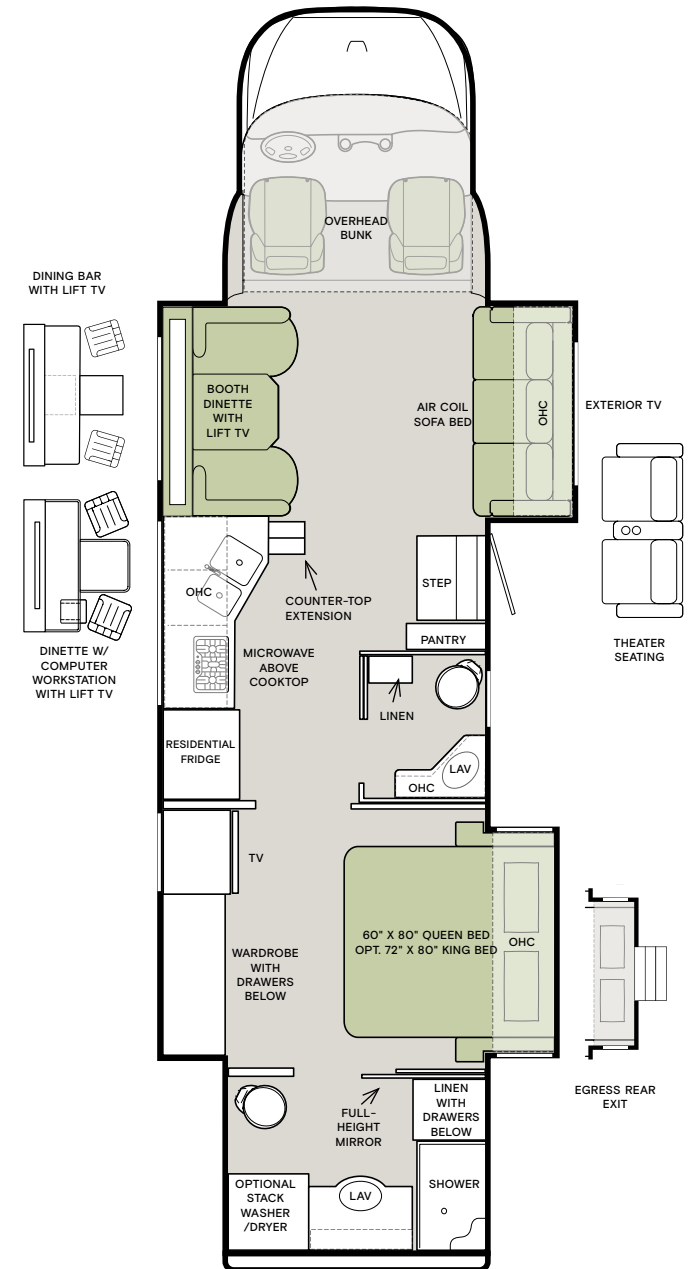

Floor Plans

38 AB

38 BB

If optional furniture combinations are selected, window locations may vary from diagram shown.

All options may not be available in every model. Because of progressive improvements and specifications, standard and optional equipment are subject to change without notice or obligation.

For a complete and up-to-date list of available options and specifications, visit tiffinmotorhomes.com.

Scan for more information about the Tiffin Allegro Bay.