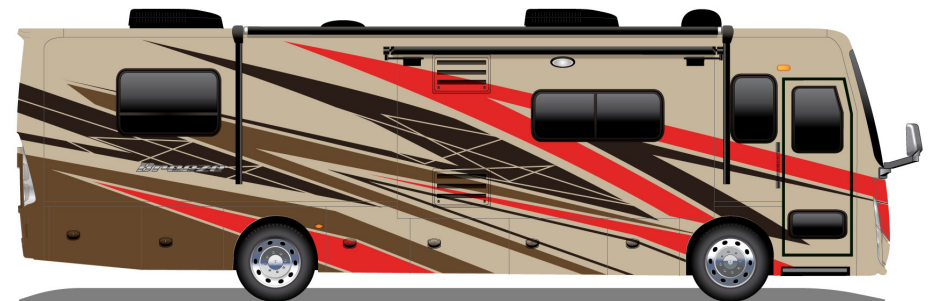

G7 ROCKY MOUNTAIN BROWN

NEW

G7 SPICED JAVA

NEW

Images shown are representations of paint layouts and colors only and do not reflect all exterior features or options.

33 BR

The design of every Allegro Breeze floor plan must meet four essential criteria: Maximum space, Optimal organization, Relaxation plus, and Elegant atmosphere. Tiffin's MORE Plans offer your family the most comfortable layout for life on the road.