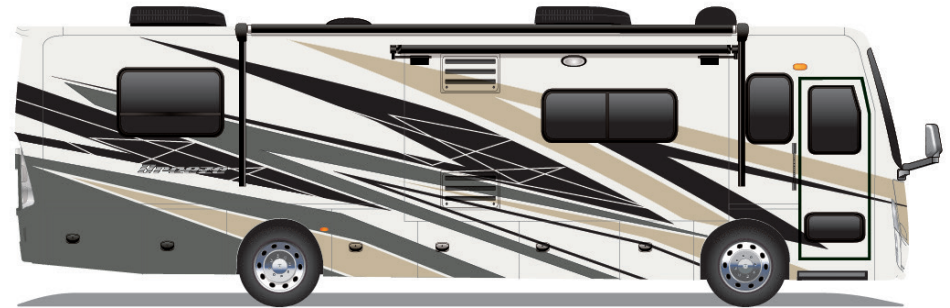

G7 FROSTED GRANITE

NEW