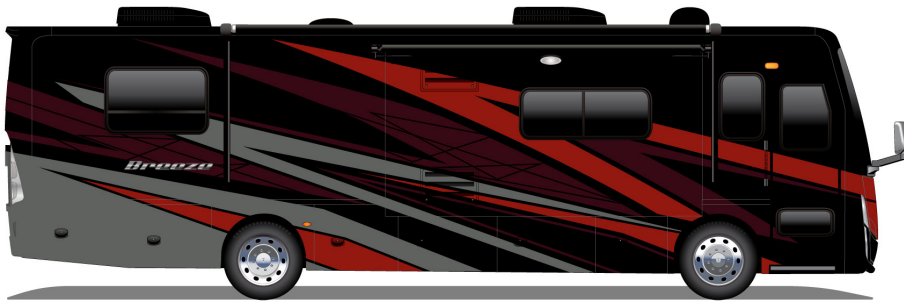

Premium Paint System

Our eight-step, full-body paint system features premium grade paints sealed with three layers of clear coat with ultraviolet protection. An additional layer of high-performance film protects the front of the coach and select areas.

50TH ANNIVERSARY

NEW

G7 FIRE OPAL

NEW