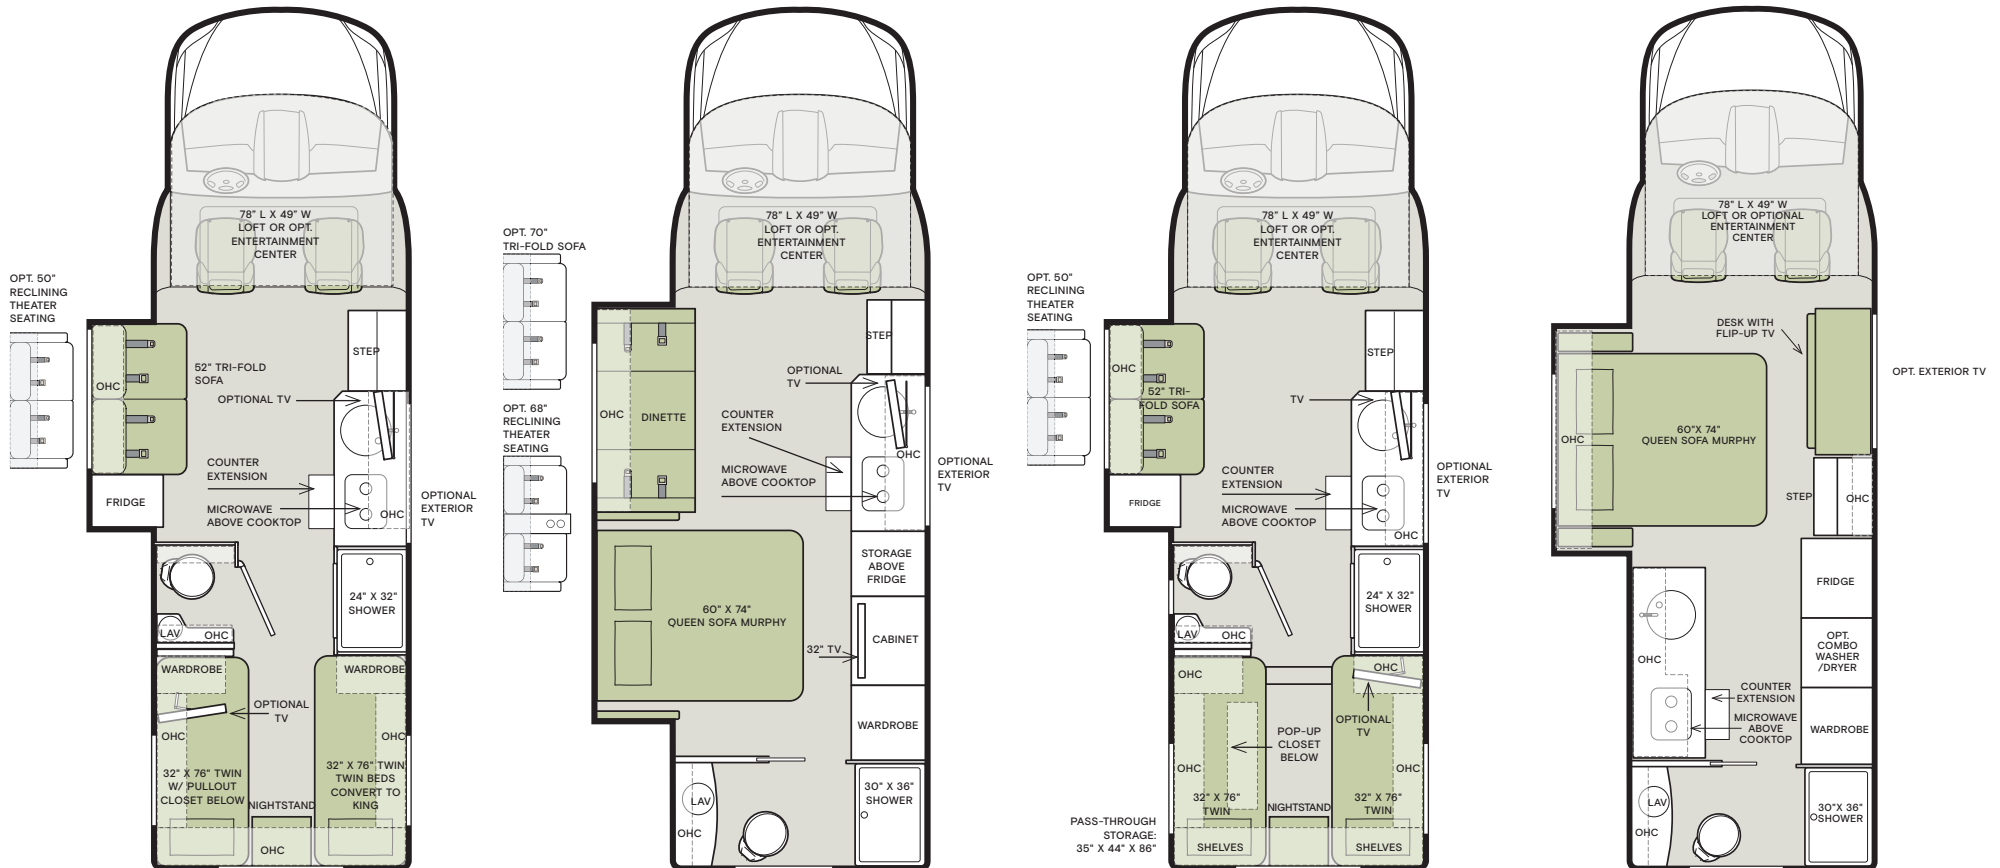

The design of every Wayfarer floor plan must meet four essential criteria: Maximum space, Optimal organization, Relaxation plus, and Elegant atmosphere. Tiffin's MORE Plans offer your family the most comfortable layout for life on the road.

If optional furniture combinations are selected, window locations may vary from diagram shown.

All options may not be available in every model. Because of progressive improvements and specifications, standard and optional equipment are subject to change without notice or obligation.

For a complete and up-to-date list of available options and specifications, visit tiffinmotorhomes.com.

25 TW

25 RW

25 LW

25 JW **NEW**

NO LONGER AVAILABLE

• 25 SW Floor Plan

Interior Décor