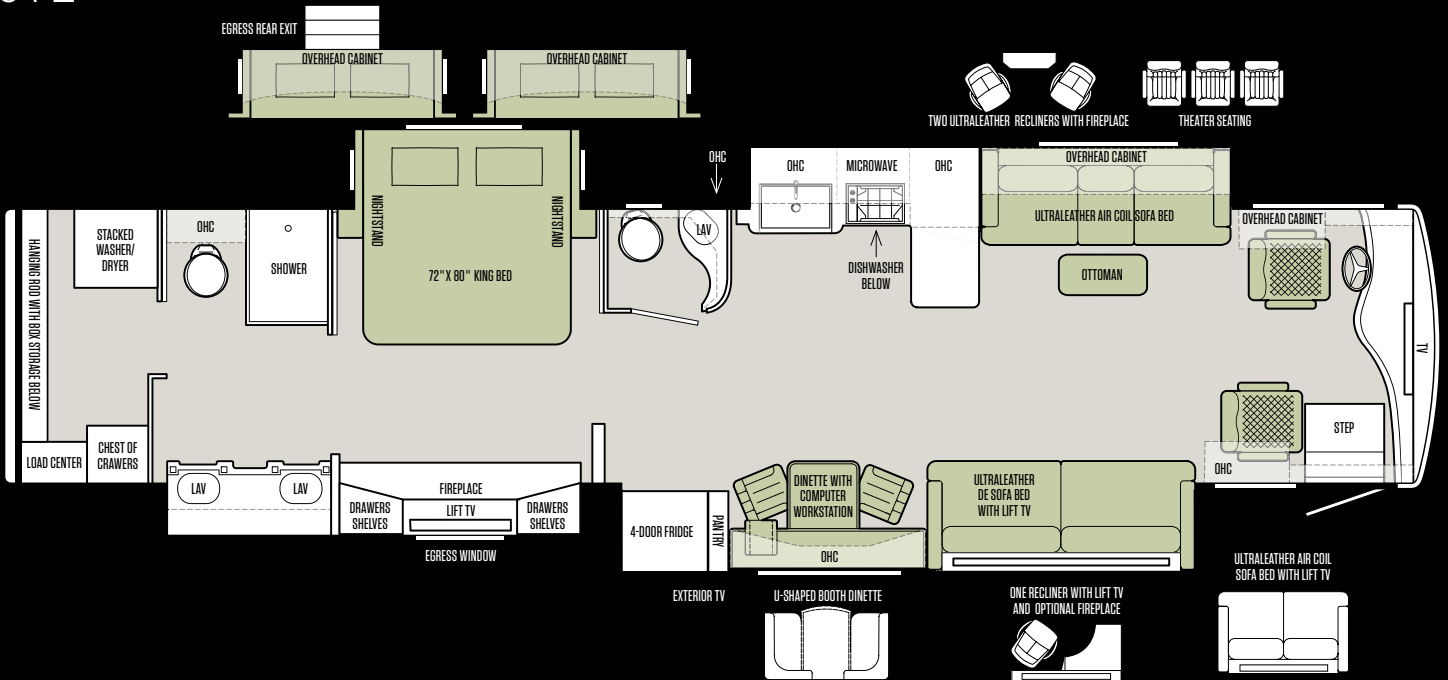

The Zephyr's luxurious interiors create the perfect atmosphere for relaxed travel. The living areas redefine spaciousness, with 7' ceilings, four slide-outs, and 45' floor plan. Incredible attention to detail is on display everywhere, from the designer fabrics and plush furniture to handcrafted cabinetry and polished porcelain tile floor. Entertainment is always at the ready with a Winegard In-Motion Satellite, home theatre system with DVD, and four flat screen TVs.

FLOOR PLANS

The design of every Tiffin floor plan must meet four essential criteria: Maximum space. Optimal organization. Relaxation plus. Elegant atmosphere. MORE plans offer your family the most comfortable layout for life on the motorhome.

45 MZ*

45 PZ

If optional furniture combinations are selected, window locations may vary from diagram shown. All options may not be available in every model.

* 45 MZ has delayed Availability

INTERIOR DÉCOR