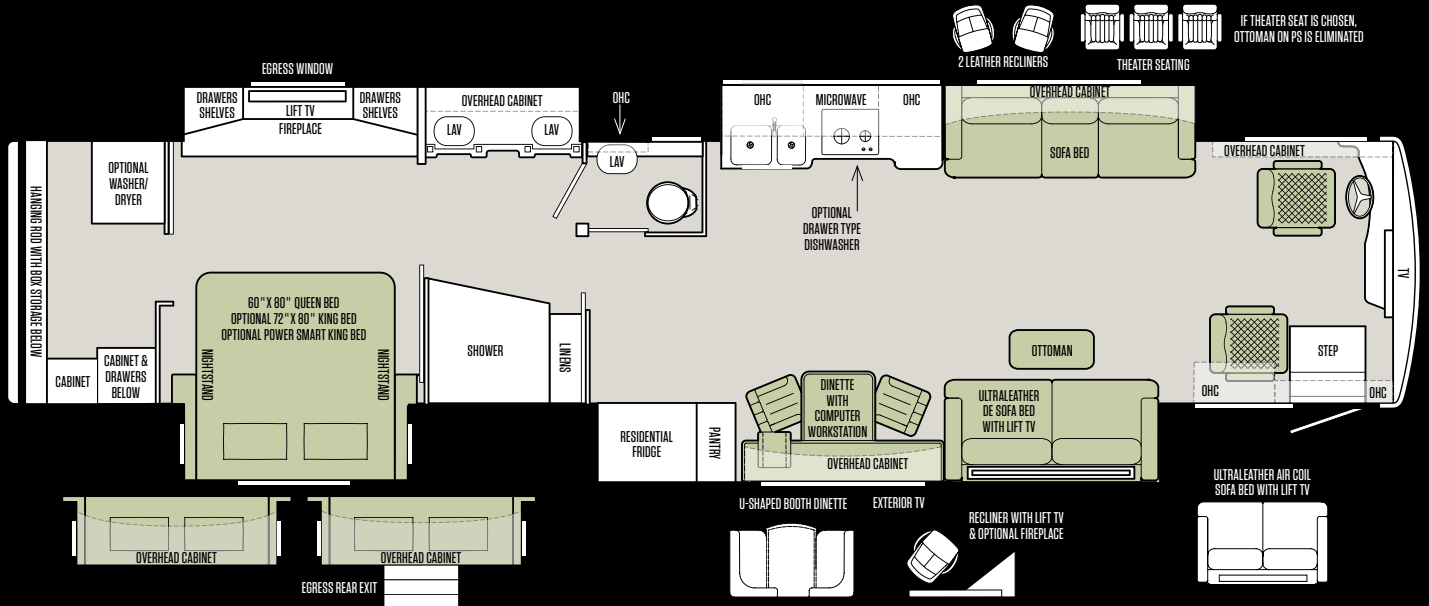

The Zephyr's luxurious interiors create the perfect atmosphere for relaxed travel. The living areas redefine spaciousness, with 7' ceilings, four slide-outs, and 45' floor plan. Incredible attention to detail is on display everywhere, from the designer fabrics and plush furniture to handcrafted cabinetry and polished porcelain tile floor. Entertainment is always at the ready with a Winegard In-Motion Satellite, home theatre system with DVD, and four flat screen TVs.

PASSENGER CHAIR

COUCH BED

KITCHEN

KITCHEN

STOVETOP

KITCHEN SINK

EXPAND AN ISLAND

From top-of-the-line appliances to spacious storage, this designer kitchen is perfect for a modern chef-on-the-go. Countertops are in generous supply, with an Expand-an-island on hand to add more room to the food prep area, when needed. Residential-sized refrigerator ensures groceries are well stocked, while optional dishwasher simplifies clean-up. The elegant panoramic window that adorns the galley is one of the coach's many Tiffin-engineered double-paned windows.

FLOOR PLANS

The design of every Tiffin floor plan must meet four essential criteria: Maximum space. Optimal organization. Relaxation plus. Elegant atmosphere. MORE plans offer your family the most comfortable layout for life on the motorhome.

45 MZ*

45 PZ

If optional furniture combinations are selected, window locations may vary from diagram shown. All options may not be available in every model.

* 45 MZ has delayed Availability

INTERIOR DÉCOR