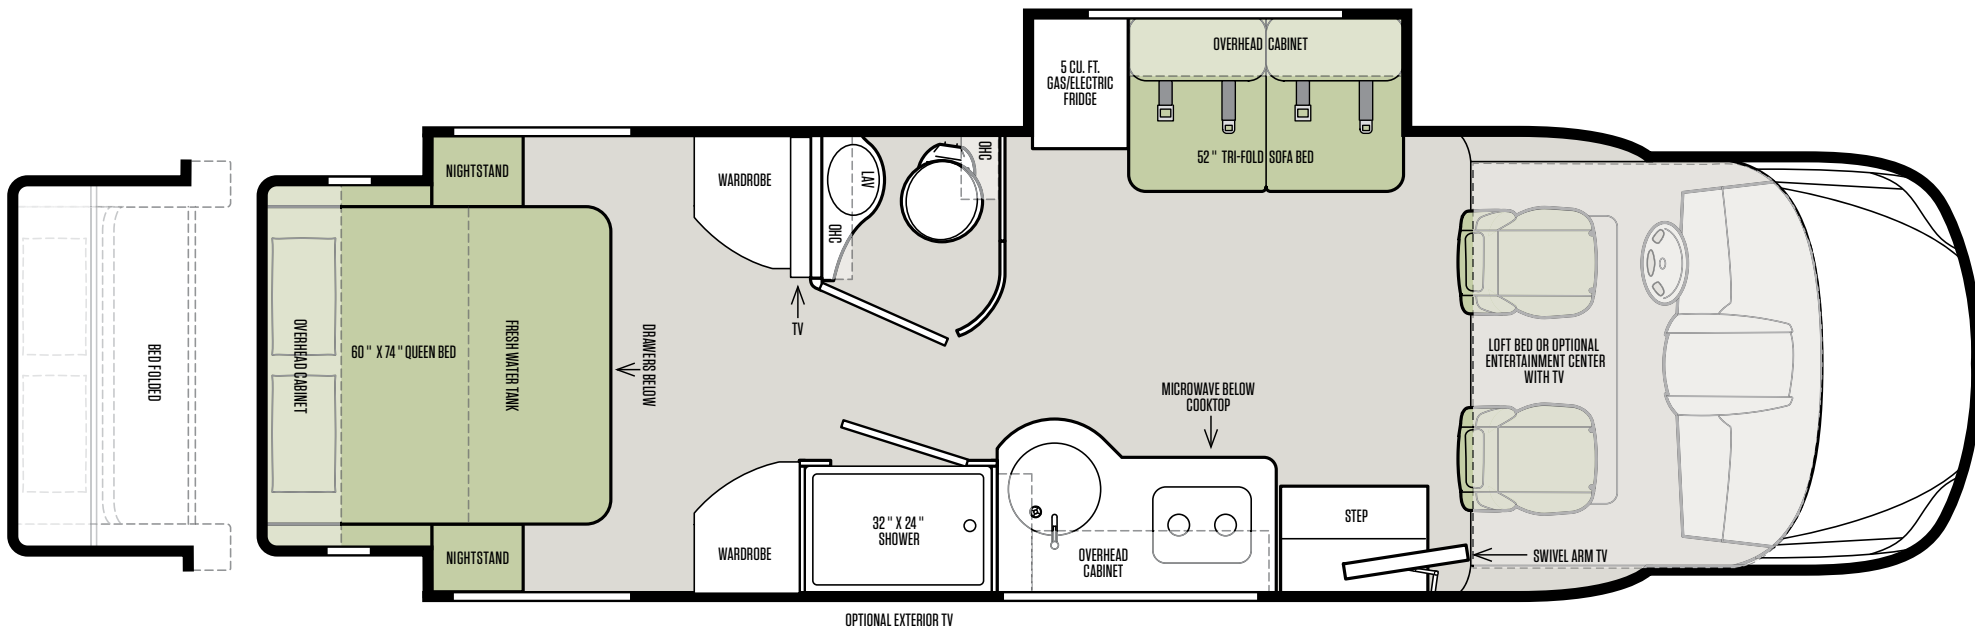

Wayfarer

TIFFIN
MOTORHOMES

The Wayfarer is the first luxury Class C coach designed and built by Tiffin Motorhomes, one of the nation's largest manufacturers of Class A models. Family-owned and operated for more than 40 years, Tiffin takes great pride in bringing its legacy of exceptional craftsmanship and luxury to Class C enthusiasts.

24 BW