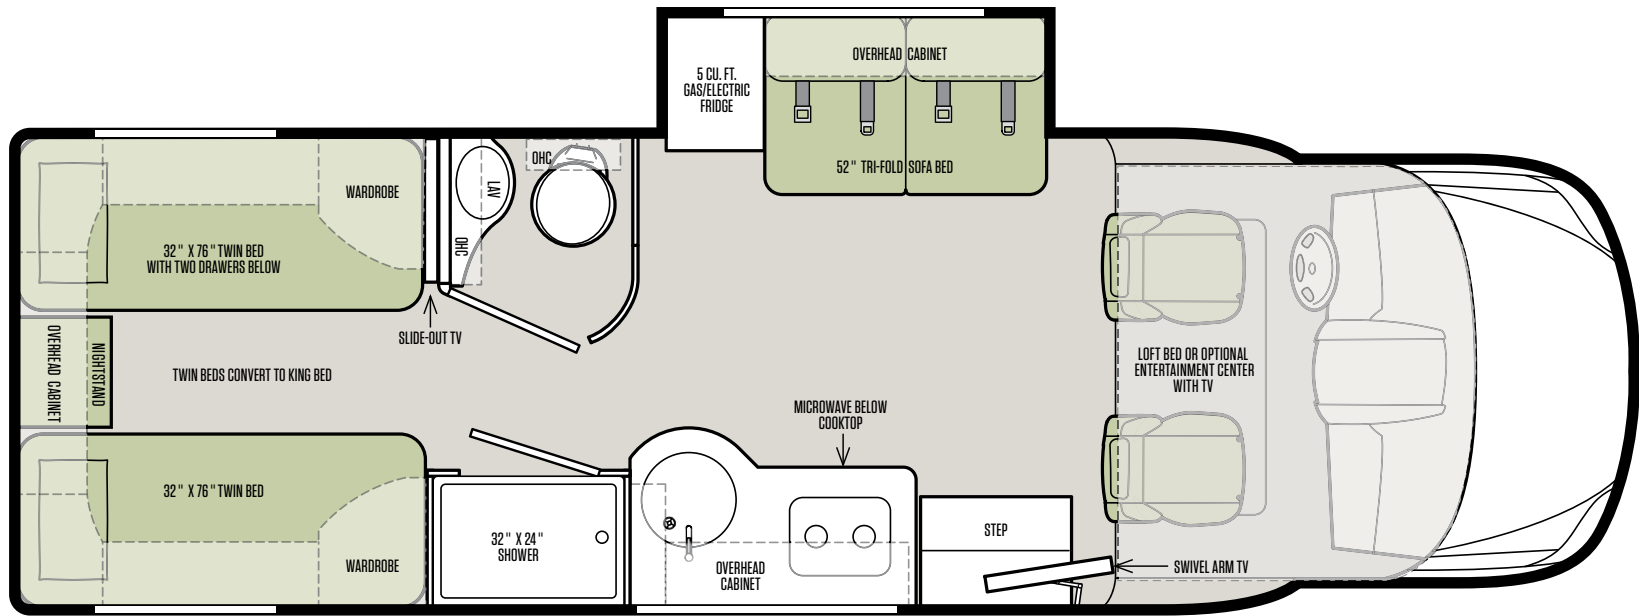

OPTIONAL EXTERIOR TV