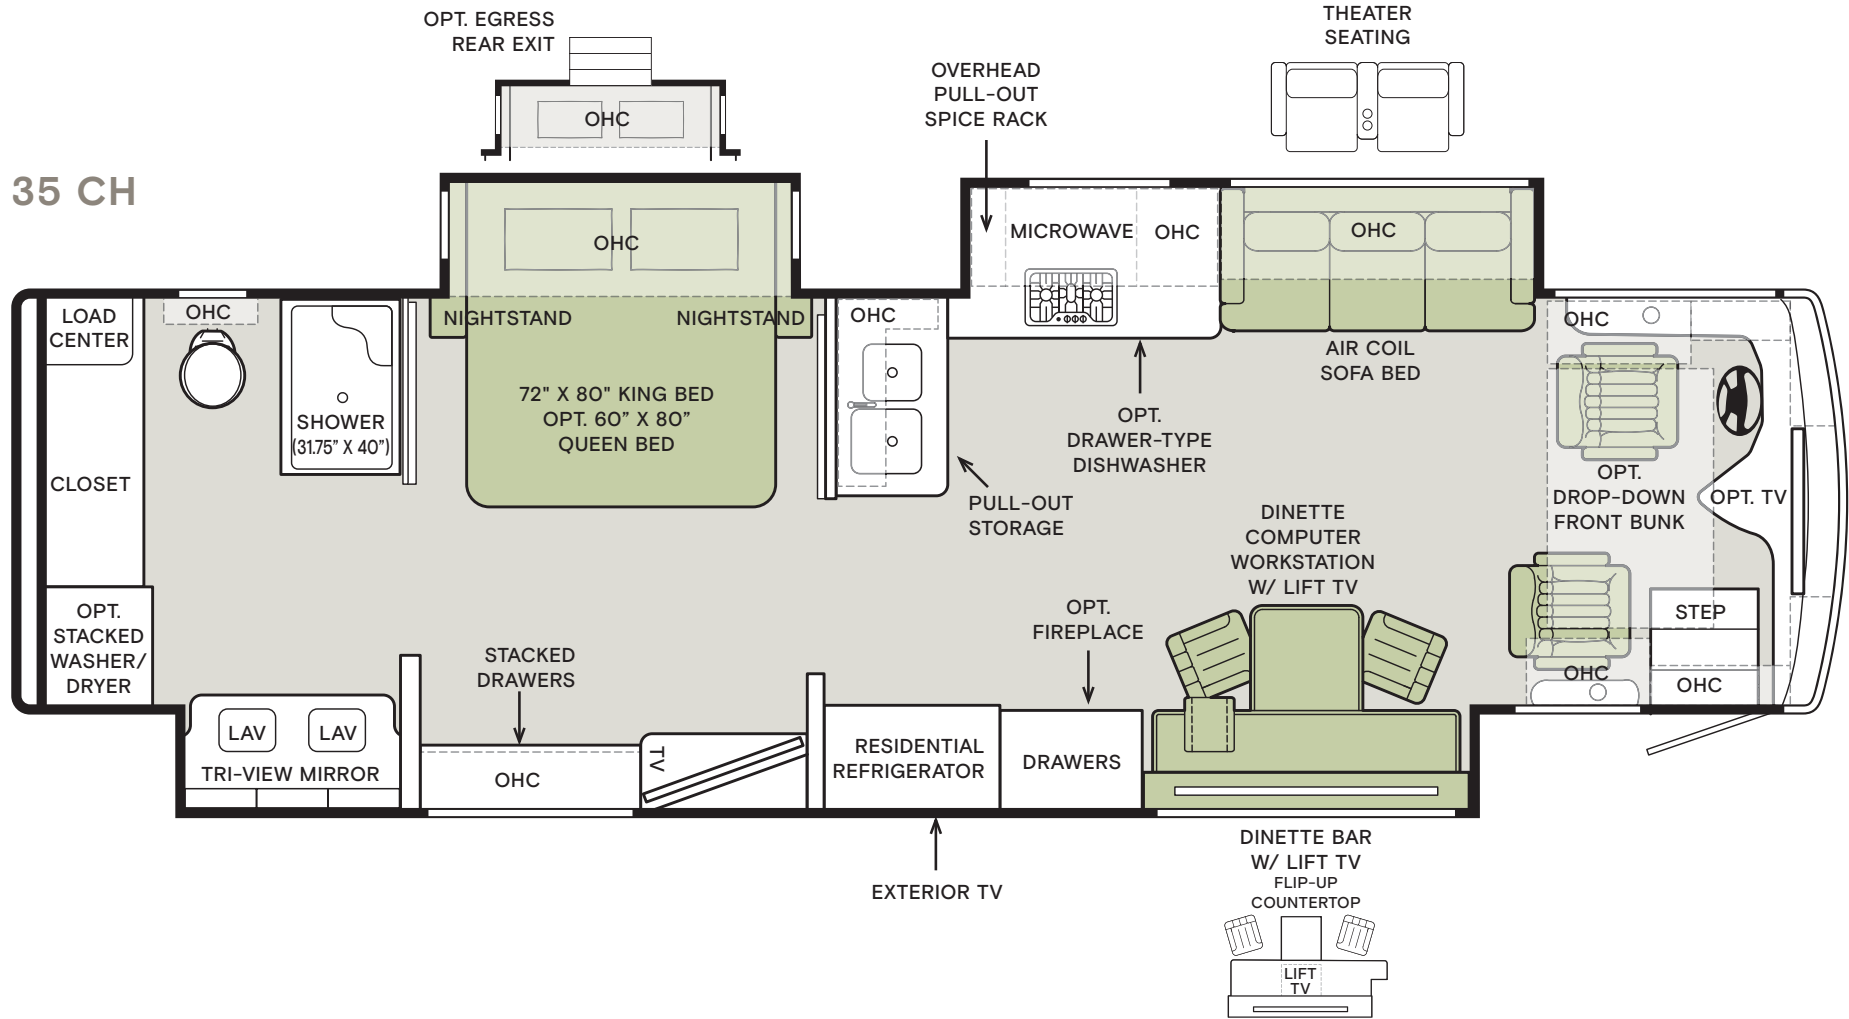

PHAETON NEW FLOORPLAN

If optional furniture combinations are selected, window locations may vary from diagram shown. All options may not be available in every model. Because of progressive improvements and specifications, standard and optional equipment are subject to change without notice or obligation. For a complete and up-to-date list of available options and specifications, visit tiffinmotorhomes.com.

Specifications

WEIGHTS AND MEASURES

- Overall Length (approx.): 37' 9"
- Overall Width: 101"
- Overall Height: 12' 7"
- Minimum Garage Height: 14"
- Interior Height: 83"
- Interior Width: 96"
- Square Footage (approx.): 375
- Basement Storage (cubic feet, approx.): 131
- Wheel Base: 222"
- GAWR-Front (pounds): 15,600
- GAWR-Rear (pounds): 24,000
- GVWR (pounds): 39,600
- Maximum Trailer Weight (pounds): 10,000
- Hitch Rating (pounds): 10,000
- GCWR (pounds): 49,600
- Fuel Tank (gallons): 100
- DEF Tank (gallons): 10
- Fresh Water (gallons): 100
- Grey Water (gallons): 100
- Black Water (gallons): 55
- LPG Tank (gallons): 36

ENGINE OPTIONS

- Cummins® L9 380 HP Diesel Engine with 1,150 lb-ft Torque (S)
- Cummins® L9 450 HP Diesel Engine with 1,250 lb-ft Torque (O)

BEDROOM

- Under Bed Storage
- Bedside Windows
- Overhead Cabinets with Headboard
- Bed Comforter with Throw Pillows
- Strategically Placed, Handcrafted Privacy Door
- LED Reading Lights
- Nightstand with Solid Surface Tops
- Mounted Flat-panel TV
- Centralized Entertainment Center
- Ceiling Fan
- Floor-to-ceiling Closet Space
- Laundry Hamper