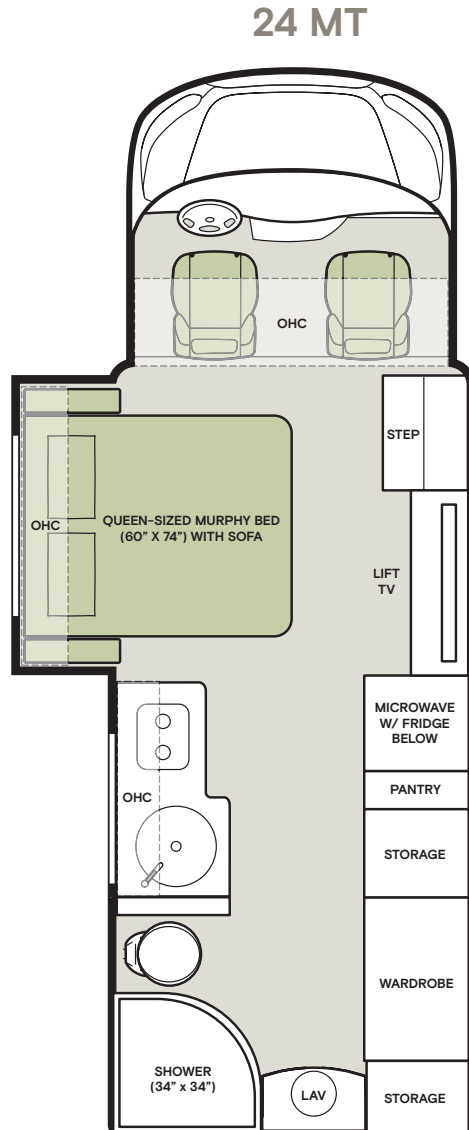

TIFFIN

CLASS-C

MIDAS

2024

Floor Plans

The design of every Midas floor plan must meet four essential criteria: Maximum space, Optimal organization, Relaxation plus, and Elegant atmosphere. Tiffin's MORE Plans offer your family the most comfortable layout for life on the road.

WEIGHTS AND MEASURES	
DIMENSIONS	
Overall Length (approx.)	24' 6"
Wheel Base	178"
Overall Width	90"
Overall Height	10' 6"
Interior Height	78"
Interior Width	87"
Square Footage (approx.)	141
CAPACITIES	
Fuel Tank (gallons)	31
Fresh Water (gallons)	38
Grey Water (gallons)	23
Black Water (gallons)	22
LPG Tank (gallons)	12.2
WEIGHT LIMITS	
GVWR (pounds)	11,000
Hitch Rating (pounds)	2,000
GCWR (pounds)	13,000
QUANTITIES	
Number of Slideouts	1
Sleeping Capacity	2
Sleeping Areas	1
Seat Belts	4
Seating Capacity	4