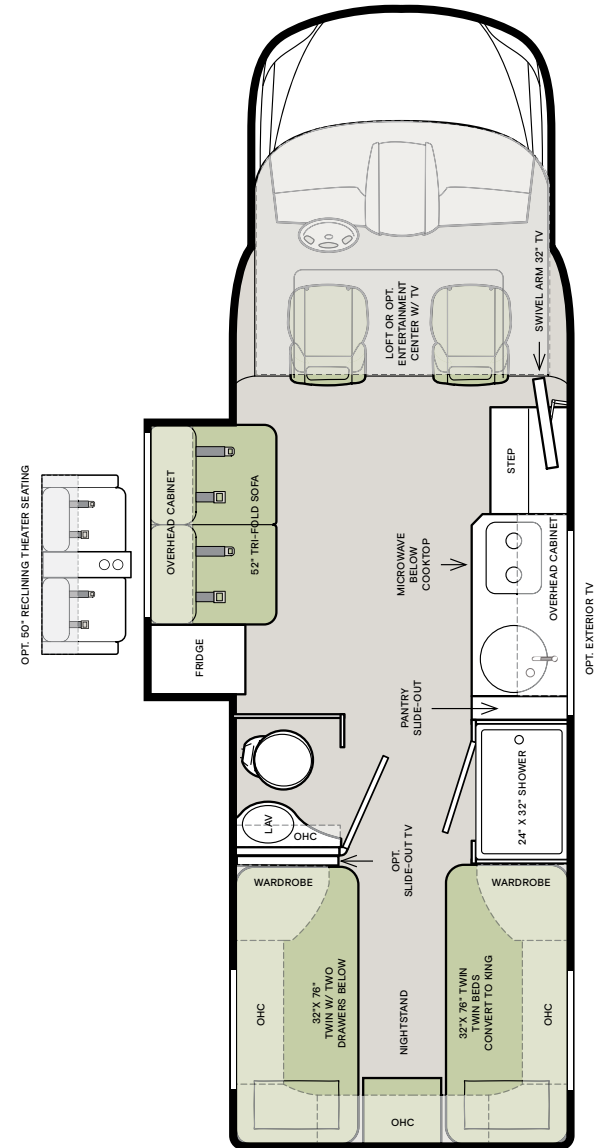

24 TW

If optional furniture combinations are selected, window locations may vary from diagram shown. All options may not be available in every model. Because of progressive improvements, specifications, standard, and optional equipment are subject to change without notice or obligation.

For a complete and up-to-date list of available options and specifications, visit tiffinmotorhomes.com.