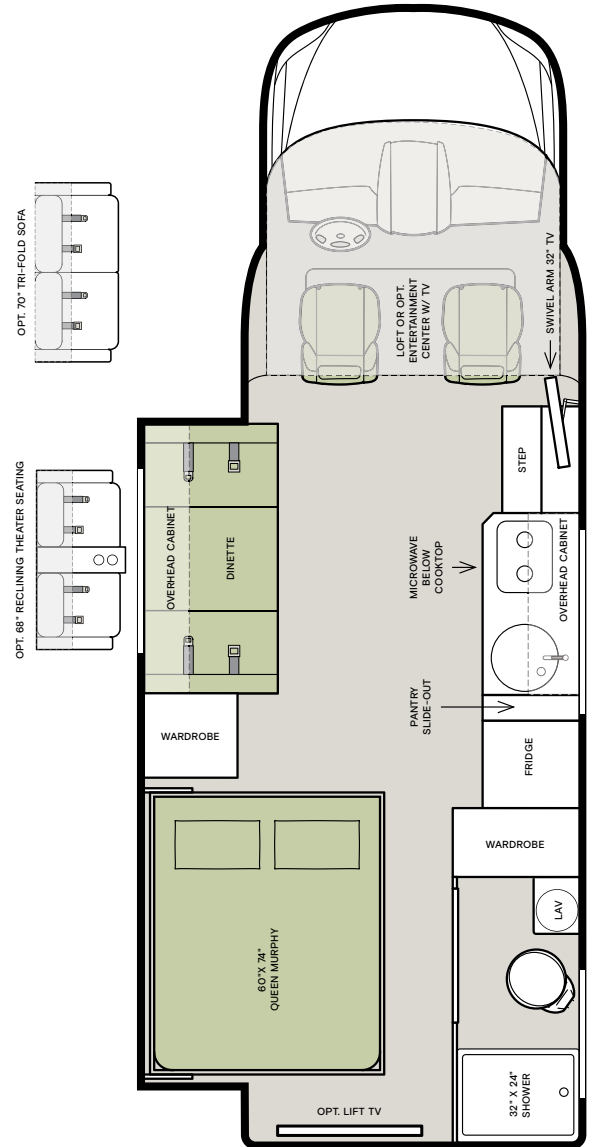

CORDOVA

FRONTIER

GOLDEN FIRE

IMPERIAL

MOUNTAIN PEAK

SEA MIST

Floor Plans

The design of every Wayfarer floor plan must meet four essential criteria: maximum space, optimal organization, relaxation plus, and elegant atmosphere. Tiffin's MORE Plans offer your family the most comfortable layout for life on the road.

24 FW

24 TW

If optional furniture combinations are selected, window locations may vary from diagram shown. All options may not be available in every model. Because of progressive improvements, specifications, standard, and optional equipment are subject to change without notice or obligation.