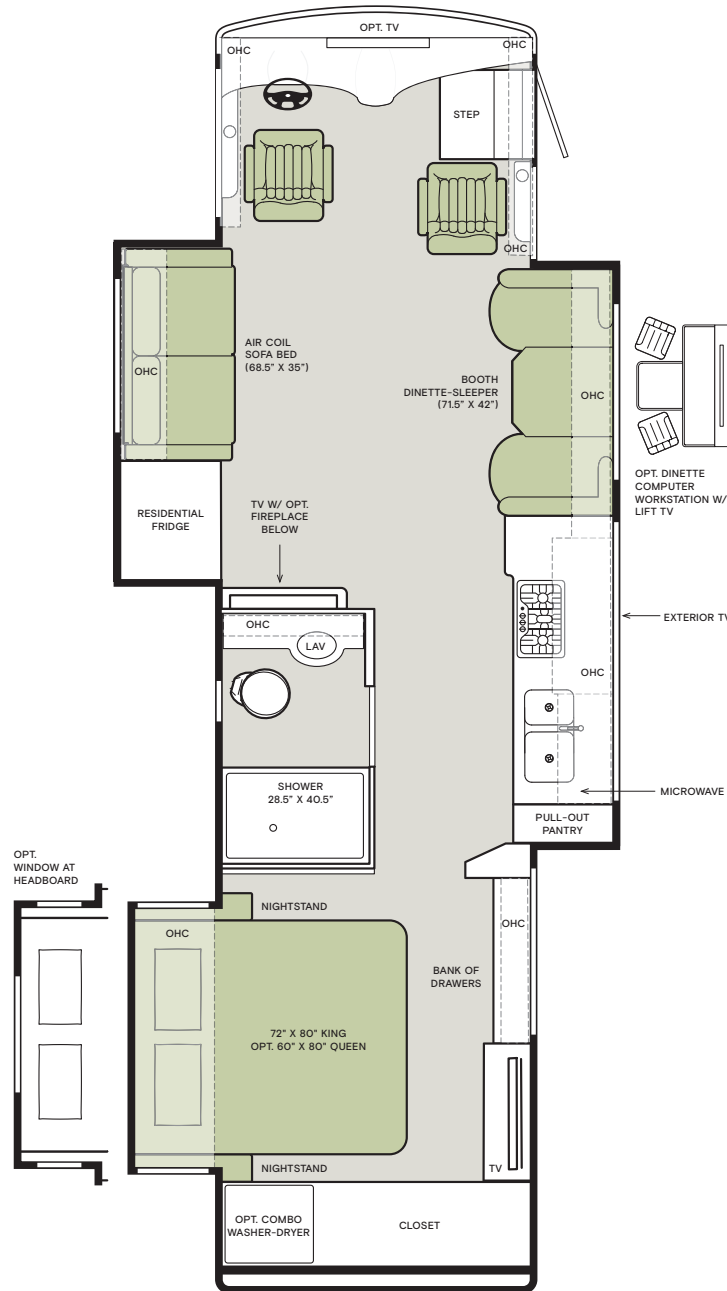

33 BR

The design of every Allegro Breeze floor plan must meet four essential criteria: Maximum space, Optimal organization, Relaxation plus, and Elegant atmosphere. Tiffin's MORE Plans offer your family the most comfortable layout for life on the road.

If optional furniture combinations are selected, window locations may vary from diagram shown.

All options may not be available in every model. Because of progressive improvements and specifications, standard and optional equipment are subject to change without notice or obligation.

For a complete and up-to-date list of available options and specifications, visit tiffinmotorhomes.com.