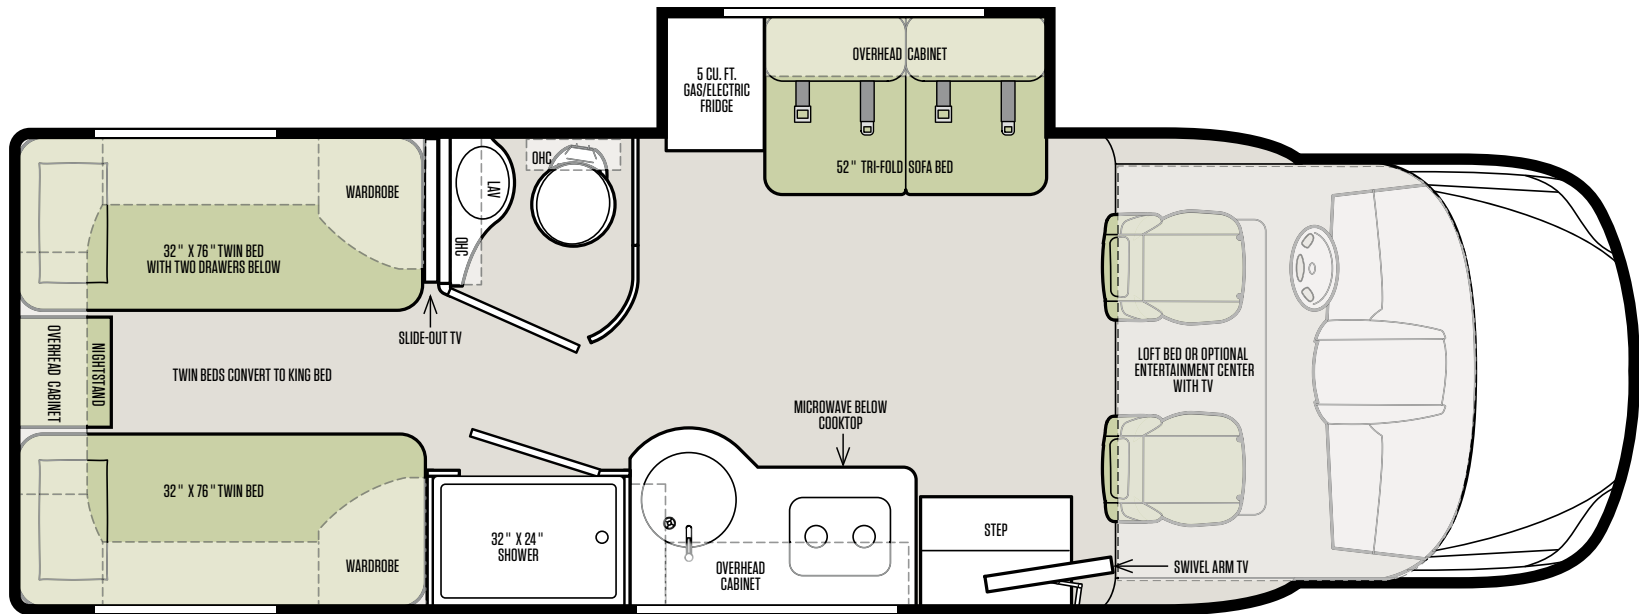

24 TW

FEATURES FOR THE WAYFARER BY TIFFIN MOTORHOMES

MERCEDES-BENZ SPRINTER CHASSIS

- 3.0 6-Cylinder Turbo Diesel Engine with 5-speed Automatic Tip Shift Transmission 188 HP/325 lb Torque
- 11,030 lb GVWR
- 15,250 lb GCWR
- 4,410 lb Front GAWR
- 7,720 lb Rear GAWR
- Lighting Package with Bi-xenon Headlamps
- Headlamp Washing System
- Multi-function Steering with Trip Computer
- Light & Rain Sensor
- Matrix Display
- Heated/Electric Adjustable Mirrors
- Windshield with Filter Band
- Overhead Control Panel with Reading Lamps
- Lane Keeping Assist
- Collision Prevention Assist
- High Beam Assist
- Stainless Steel Wheel Liners
- 5,000 lb Rated Hitch with 500 lb Vertical Tongue Weight & 7 Pin Connector – Tow Ratings & Ability are Subject to Gross Combined Weight Ratings on the Tow Vehicle
- SumoSprings Ride Assist System
- 170" Wheel Base
- 26.4 Gallon Fuel Tank

WEIGHTS & MEASURES

- Overall Height 11' 4"
- Overall Length 25' 7"
- Interior Height 6' 8"

FULL-BODY PAINT SCHEMES

BIRCHWOOD

COASTAL MIST

OBSIDIAN

- Interior Width 90"
- 40 Gallon Fresh Water Tank
- 27 Gallon Black Water Tank
- 33 Gallon Grey Water Tank
- 20 Gallon Propane Tank/16 Gallon Usable
- Instant Hot Water
- House Water Filter System
- Black Tank Flush
- Driver Side Exterior Service Center with Plumbing & Drain Connections
- 12 V Pad Heaters on Black & Grey Tanks
- Water Pump (Shurflo® 3.0 GPM/55 PSI)
- Gravity Potable Fresh Water Fill
- Pressurized City Fresh Water Fill

LIVING AREA

- Living Area TV
- Loft Bed over Cab
- Tinted Living Area Windows
- 52" Tri-fold Sofa Bed – Standard
- Entertainment System over Cab – Optional

KITCHEN

- 2-burner Cooktop with Tempered Glass Cover
- Convection Microwave
- 5 Cubic Foot Gas/Electric Refrigerator
- Single Bowl Sink