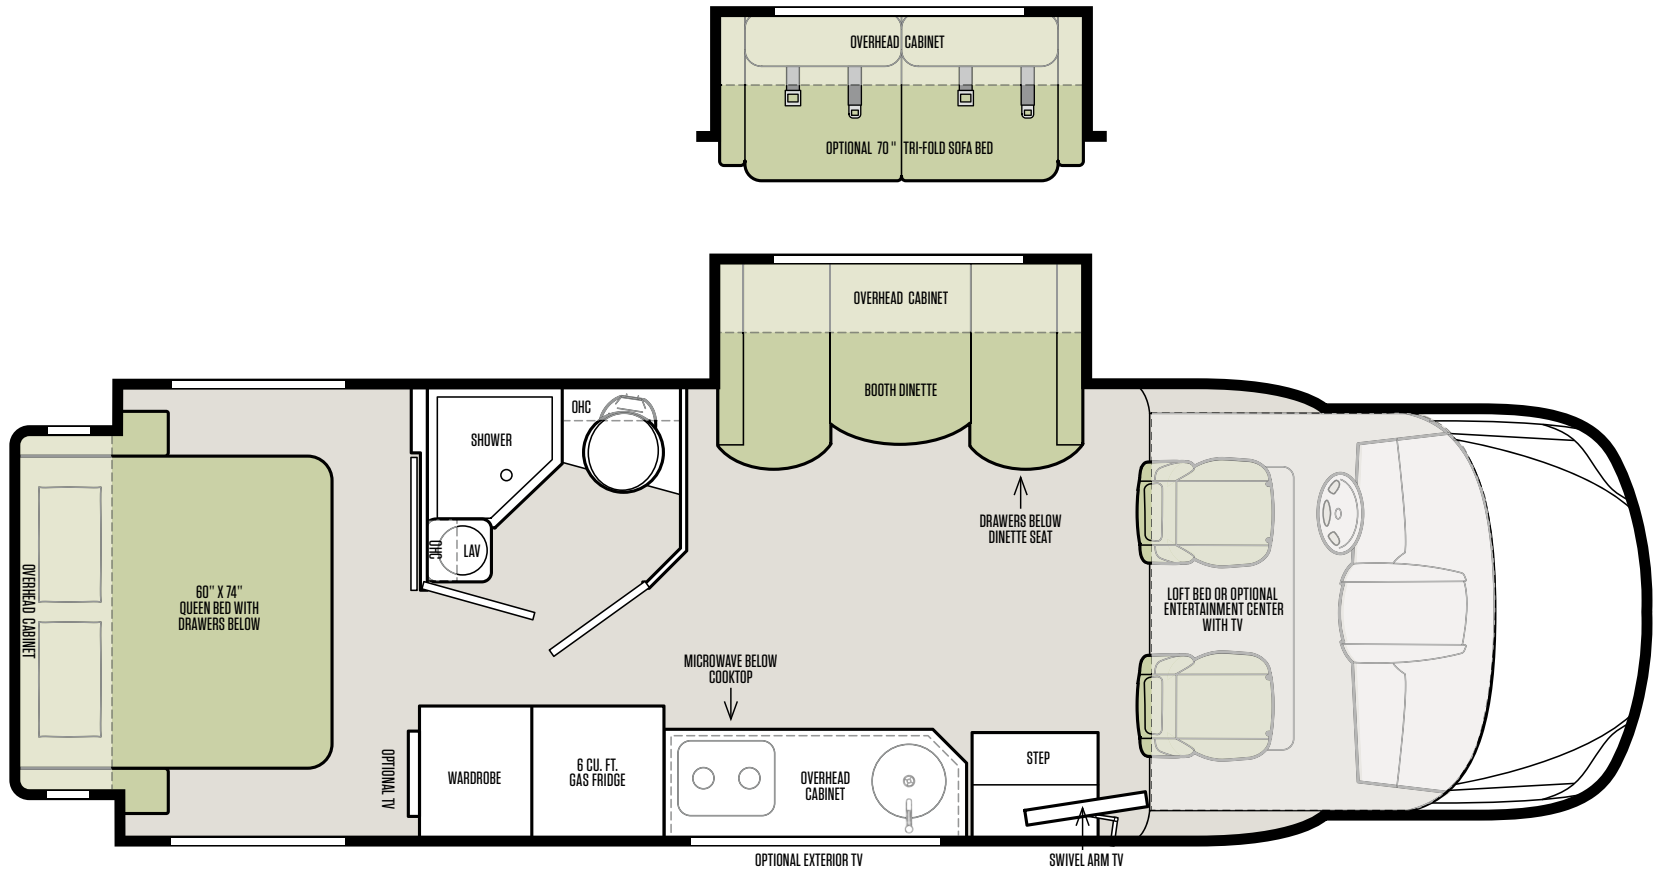

24 QW

FEATURES FOR THE WAYFARER BY TIFFIN MOTORHOMES

MERCEDES-BENZ SPRINTER CHASSIS

- 3.0 6-Cylinder Turbo Diesel Engine with 5-speed Automatic Tip Shift Transmission 188 HP/325 lb Torque
- 11,030 lb GVWR
- 15,250 lb GCWR
- 4,410 lb Front GAWR
- 7,720 lb Rear GAWR
- Lighting Package with Bi-xenon Headlamps
- Headlamp Washing System
- Multi-function Steering with Trip Computer
- Light & Rain Sensor
- Matrix Display
- Heated/Electric Adjustable Mirrors
- Windshield with Filter Band
- Overhead Control Panel with Reading Lamps
- Lane Keeping Assist
- Collision Prevention Assist
- High Beam Assist
- Stainless Steel Wheel Liners
- 5,000 lb Rated Hitch with 500 lb Vertical Tongue Weight & 7 Pin Connector – Tow Ratings & Ability are Subject to Gross Combined Weight Ratings on the Tow Vehicle
- SumoSprings Ride Assist System
- 170" Wheel Base
- 26.4 Gallon Fuel Tank

WEIGHTS & MEASURES

- Overall Height 11' 4"
- Overall Length 25' 3"
- Interior Height 6' 8"

FULL-BODY PAINT SCHEMES

- Interior Width 90"
- 32 Gallon Fresh Water Tank
- 27 Gallon Black Water Tank
- 33 Gallon Grey Water Tank
- 20 Gallon Propane Tank/16 Gallon Usable
- 6 Gallon Gas/Electric Hot Water Heater
- House Water Filter System
- Black Tank Flush
- Driver Side Exterior Service Center with Plumbing & Drain Connections
- 12 V Pad Heaters on Black & Grey Tanks
- Water Pump (Shurflo® 3.0 GPM/55 PSI)
- Gravity Potable Fresh Water Fill
- Pressurized City Fresh Water Fill

LIVING AREA

- Living Area TV
- Loft Bed over Cab
- Booth Dinette – Standard
- Tinted Living Area Windows
- 70" Tri-fold Sofa Bed – Optional
- Entertainment System over Cab – Optional

KITCHEN

- 2-burner Cooktop with Tempered Glass Cover
- Convection Microwave
- 6.3 Cubic Foot Gas/Electric Refrigerator
- Single Bowl Sink