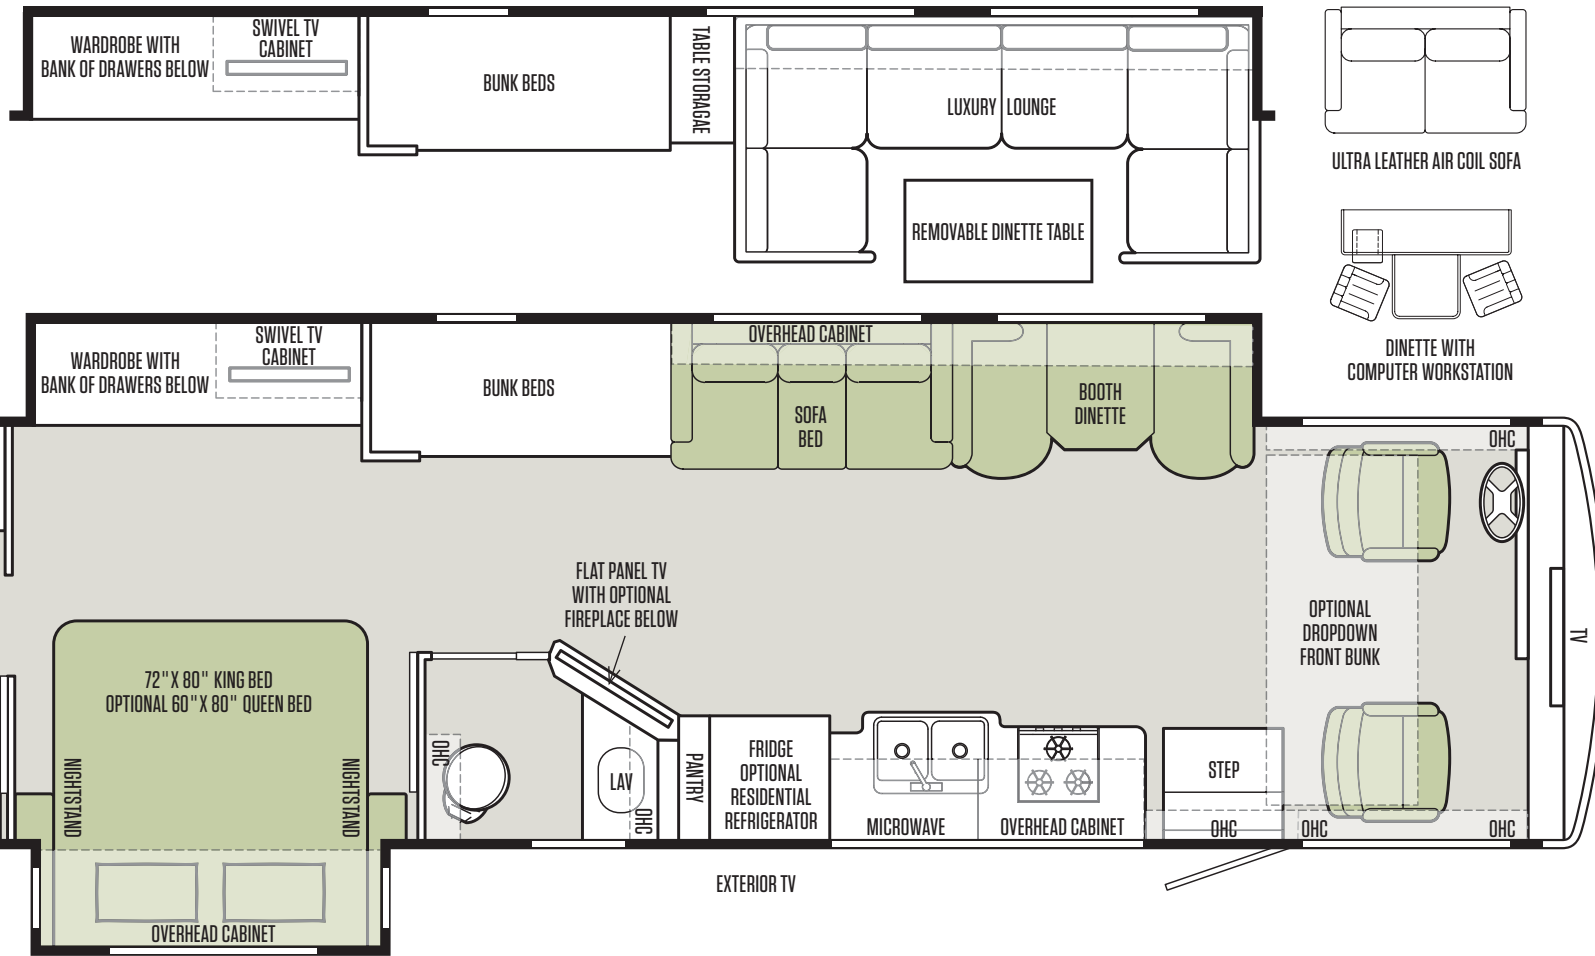

32 SA Allegro

L-SHAPED SOFA

DINETTE WITH
COMPUTER WORKSTATION

36 UA Allegro

ULTRA LEATHER AIR COIL SOFA

DINETTE WITH COMPUTER WORKSTATION

36 LA

Allegro

L-SHAPED SOFA

DINETTE WITH
COMPUTER WORKSTATION

34 PA

Allegro