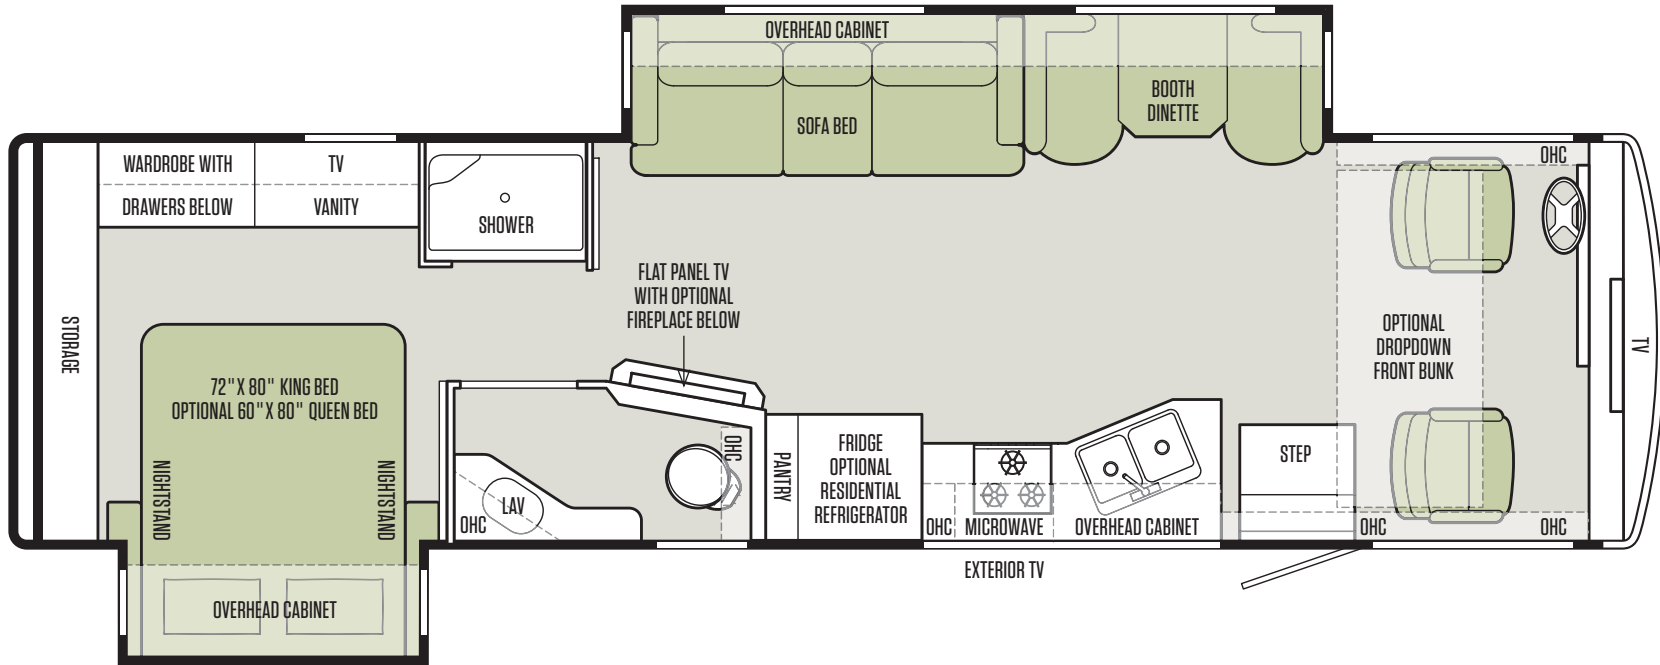

32 SA Allegro

L-SHAPED SOFA

DINETTE WITH
COMPUTER WORKSTATION

36 UA Allegro

ULTRA LEATHER AIR COIL SOFA

DINETTE WITH COMPUTER WORKSTATION

36 LA

Allegro

L-SHAPED SOFA

DINETTE WITH
COMPUTER WORKSTATION

34 PA

Allegro