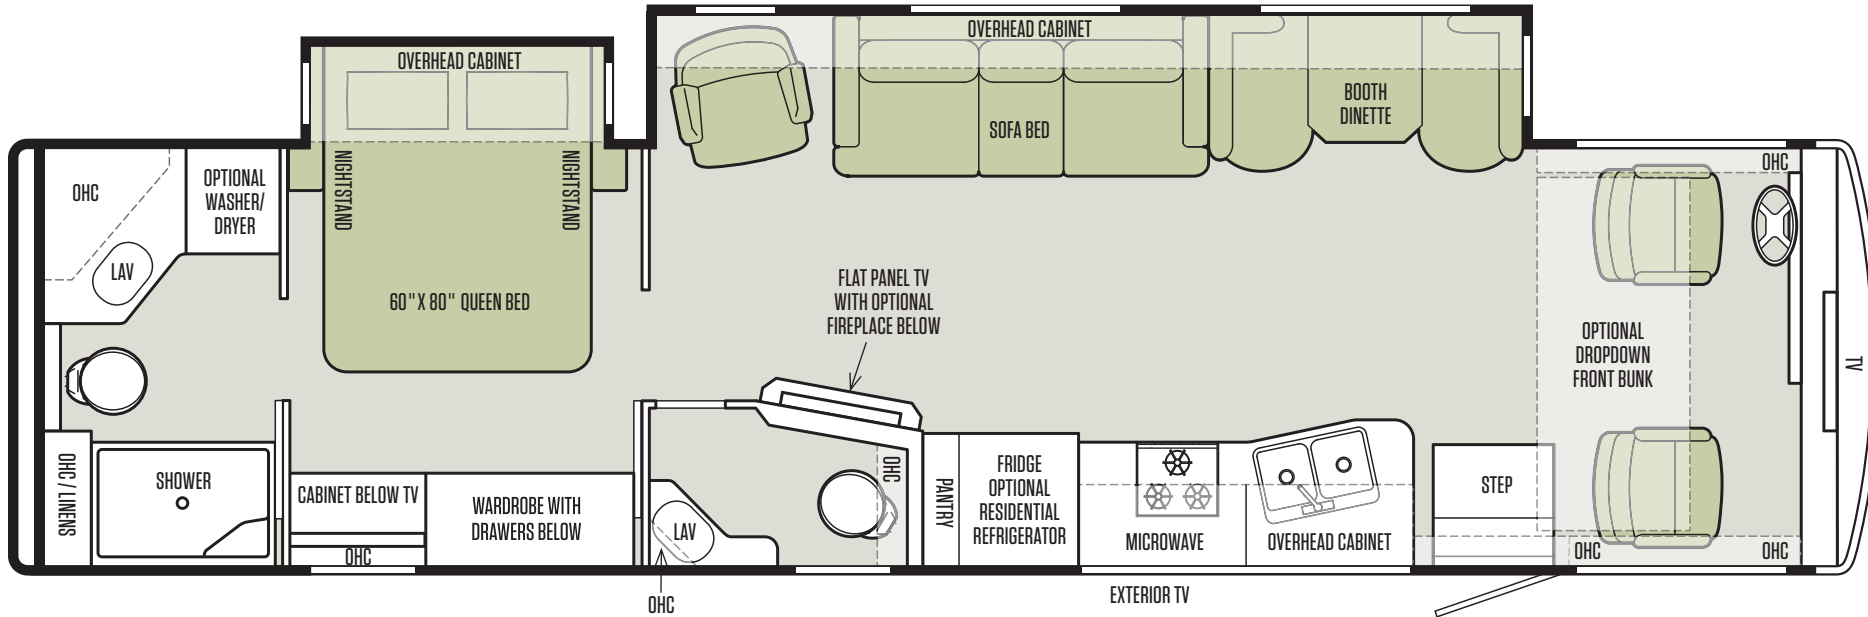

32 SA Allegro

L-SHAPED SOFA

DINETTE WITH
COMPUTER WORKSTATION

36 UA Allegro

ULTRA LEATHER AIR COIL SOFA

DINETTE WITH COMPUTER WORKSTATION

36 LA

Allegro

L-SHAPED SOFA

DINETTE WITH
COMPUTER WORKSTATION

34 PA

Allegro