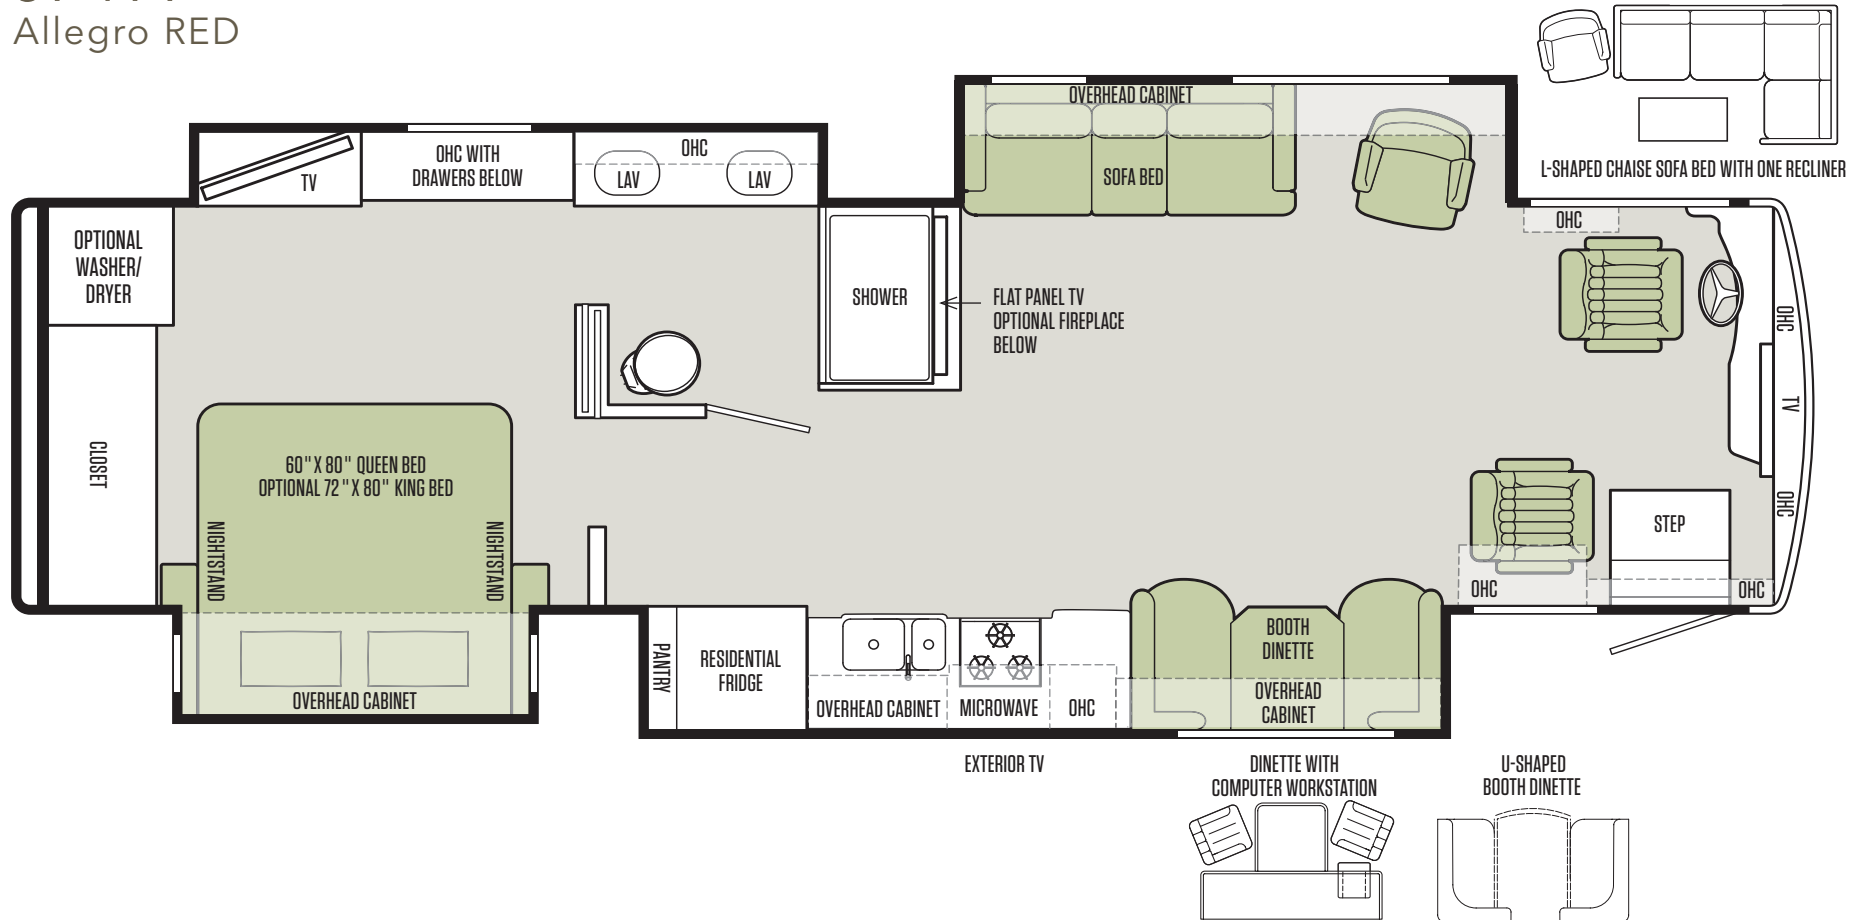

33 AA

Allegro RED

37 PA

Allegro RED

38 QBA

Allegro RED

DINETTE WITH
COMPUTER WORKSTATION

EXTERIOR TV