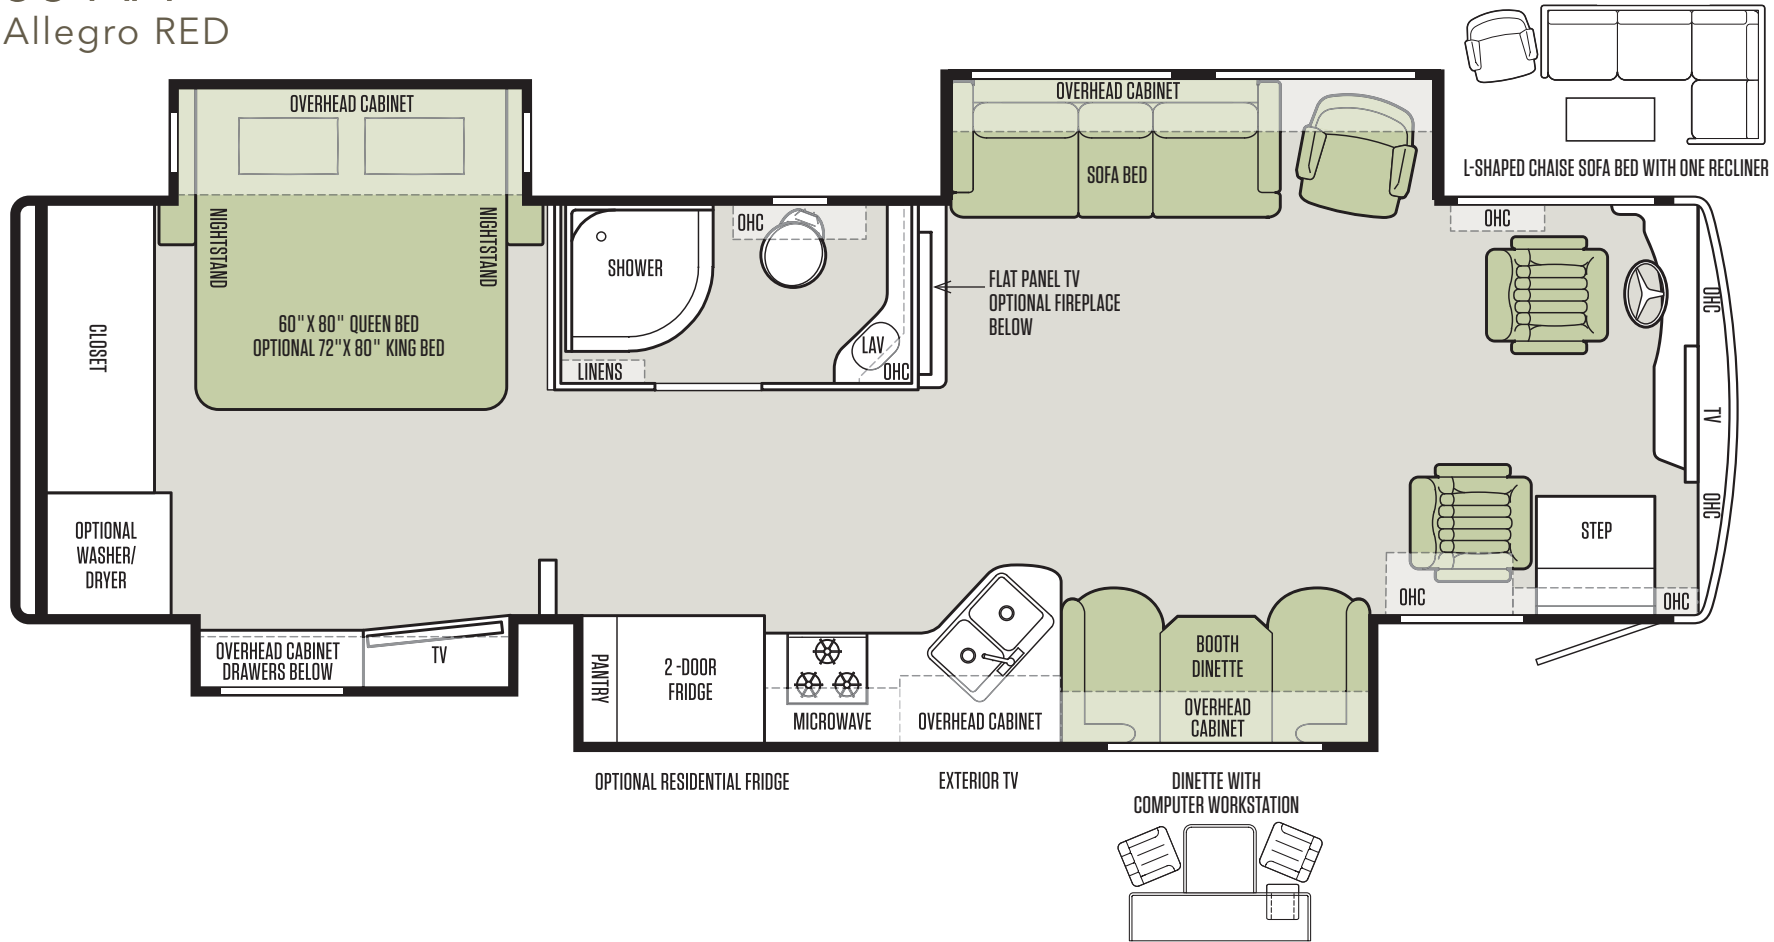

33 AA

Allegro RED

37 PA

Allegro RED

38 QBA

Allegro RED

DINETTE WITH
COMPUTER WORKSTATION

EXTERIOR TV