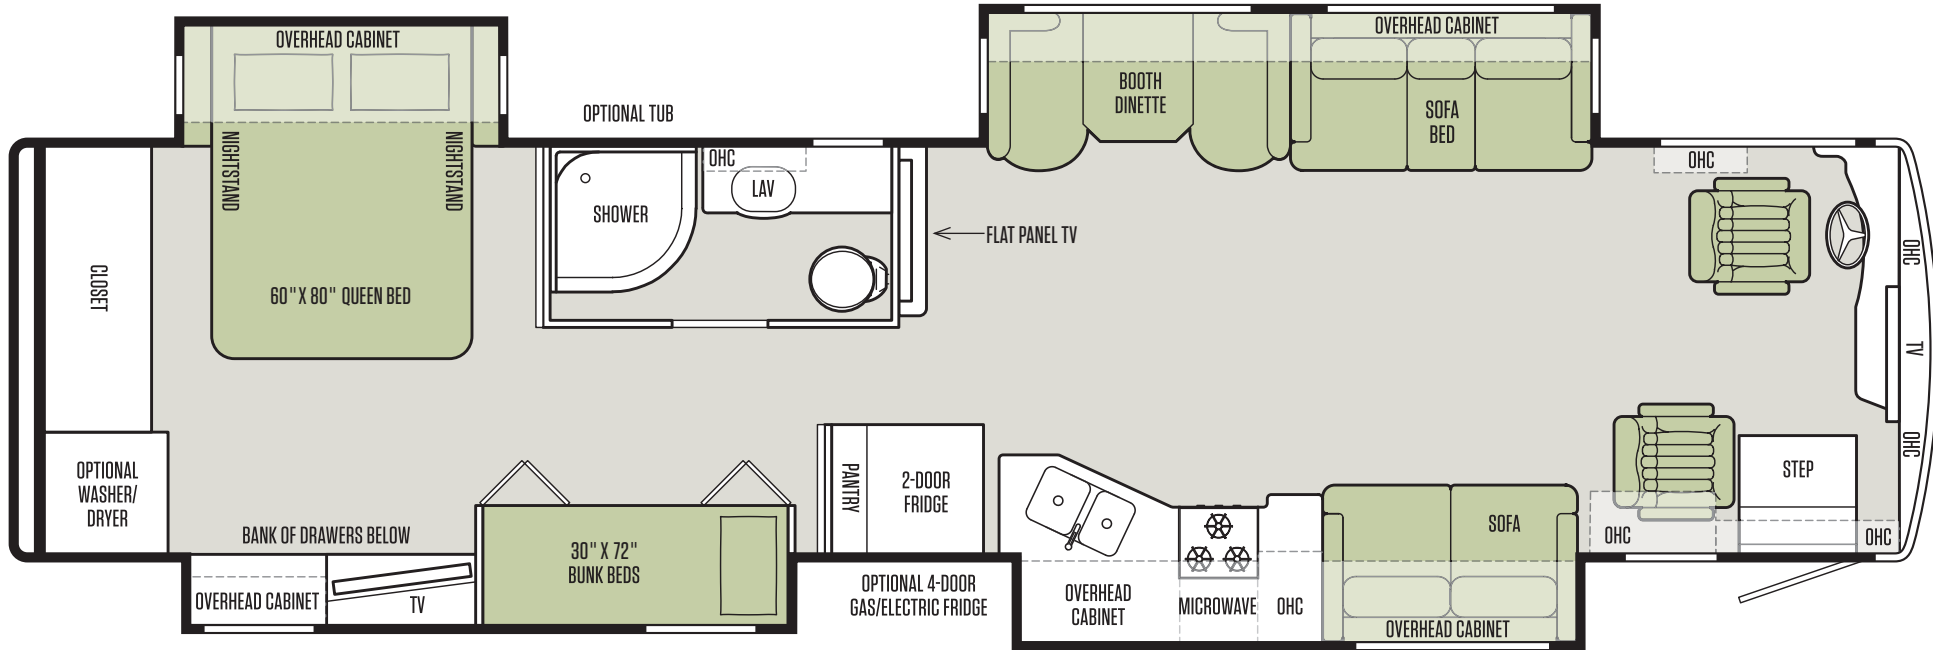

33 AA

Allegro RED

37 PA

Allegro RED

38 QBA

Allegro RED

DINETTE WITH
COMPUTER WORKSTATION

EXTERIOR TV